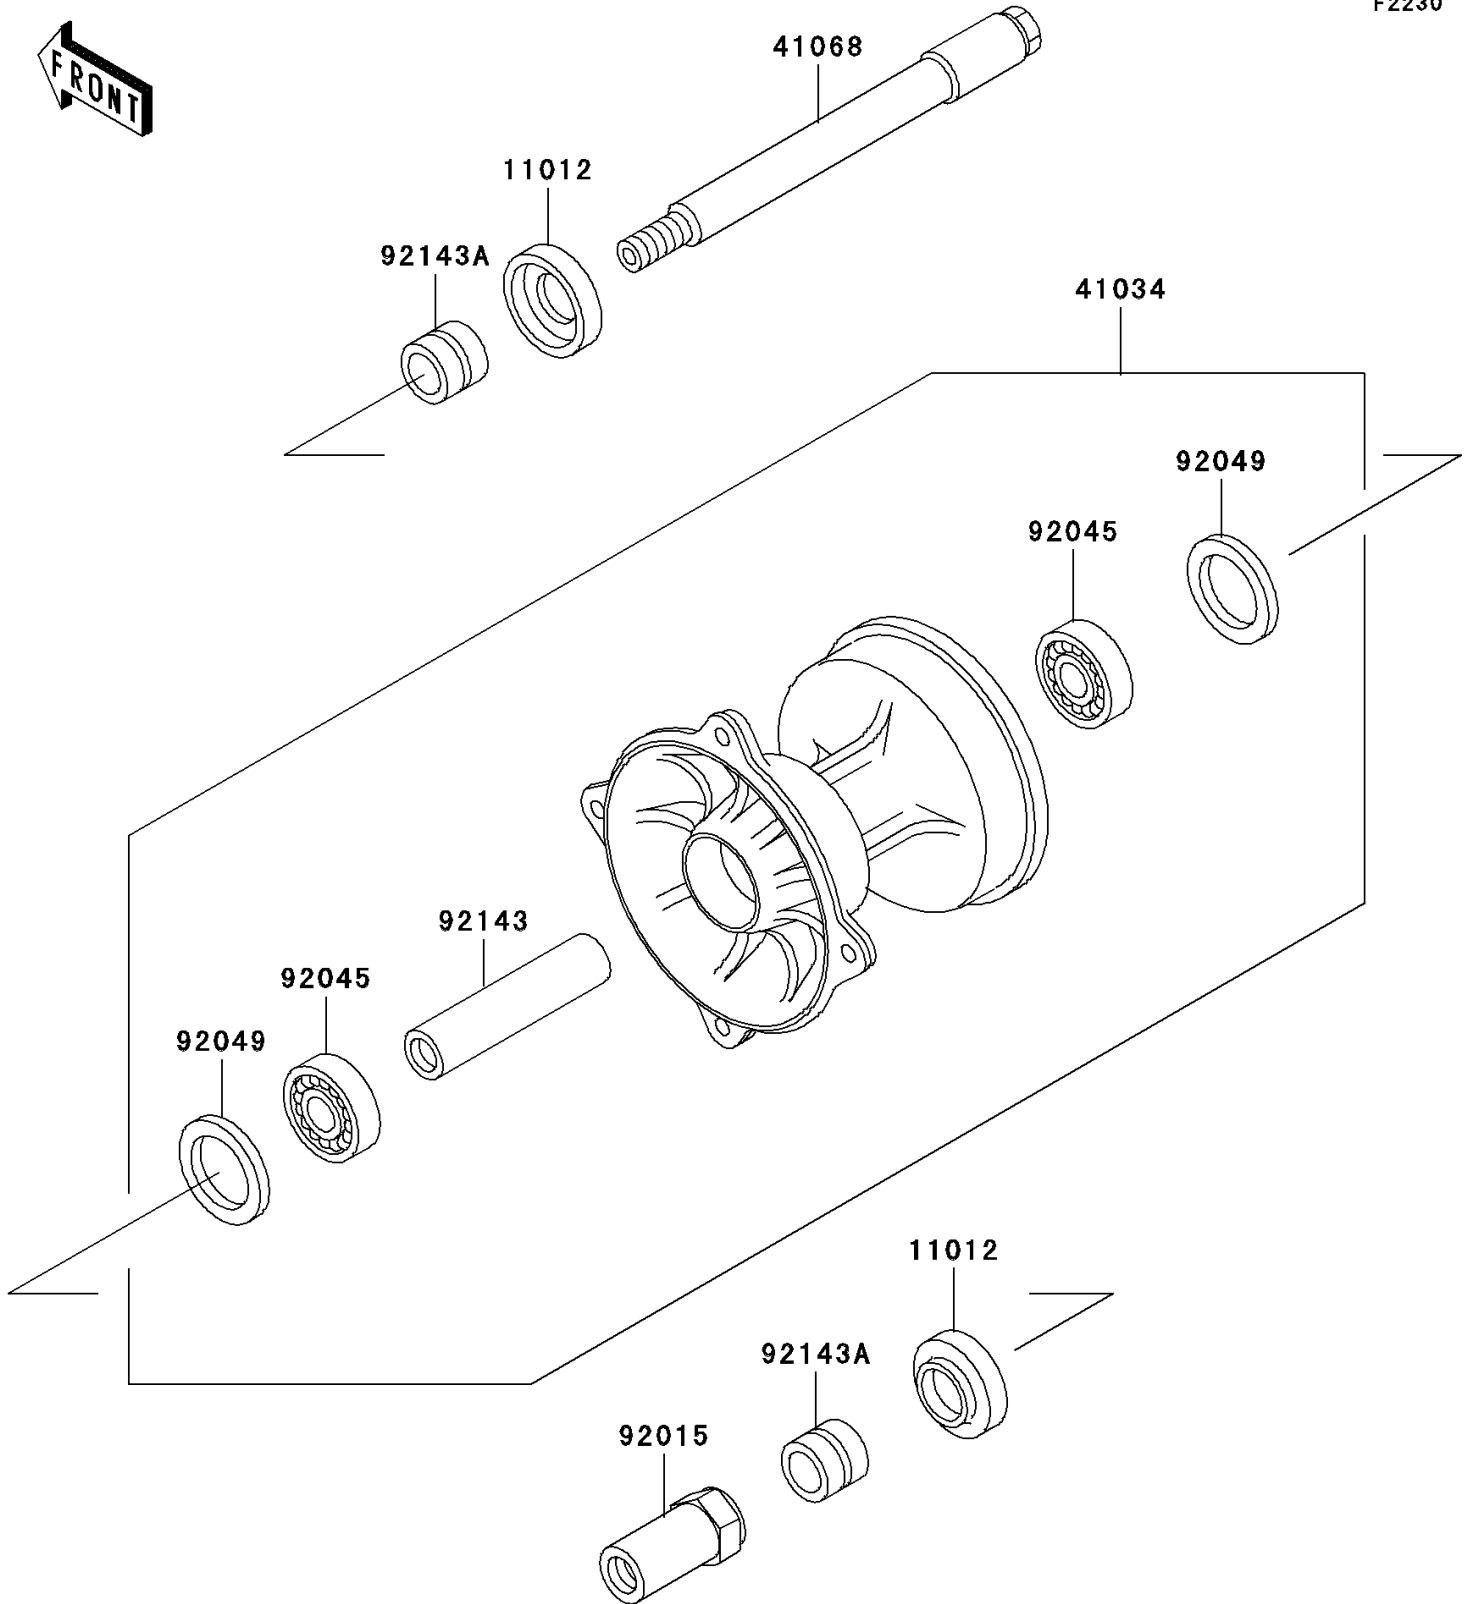

## 1998 KX™500 PARTS DIAGRAM

Front Hub

F2230

## 1998 KX™500 PARTS LIST

Front Hub

ITEM NAME	PART NUMBER	QUANTITY
CAP,AXLE (Ref # 11012)	11012-1581	1
DRUM-ASSY,FRONT BRAKE (Ref # 41034)	41034-1226	1
AXLE,FR (Ref # 41068)	41068-1342	1
NUT,AXLE,18MM (Ref # 92015)	92015-1884	1
BEARING-BALL,69042RS (Ref # 92045)	92045-1284	1
SEAL-OIL,BJNC-2 25X37X5 (Ref # 92049)	92049-1403	1
COLLAR,FR BRAKE DRUM,L=72 (Ref # 92143)	92143-1580	1
COLLAR,FR AXLE,L=20 (Ref # 92143A)	92143-1581	1