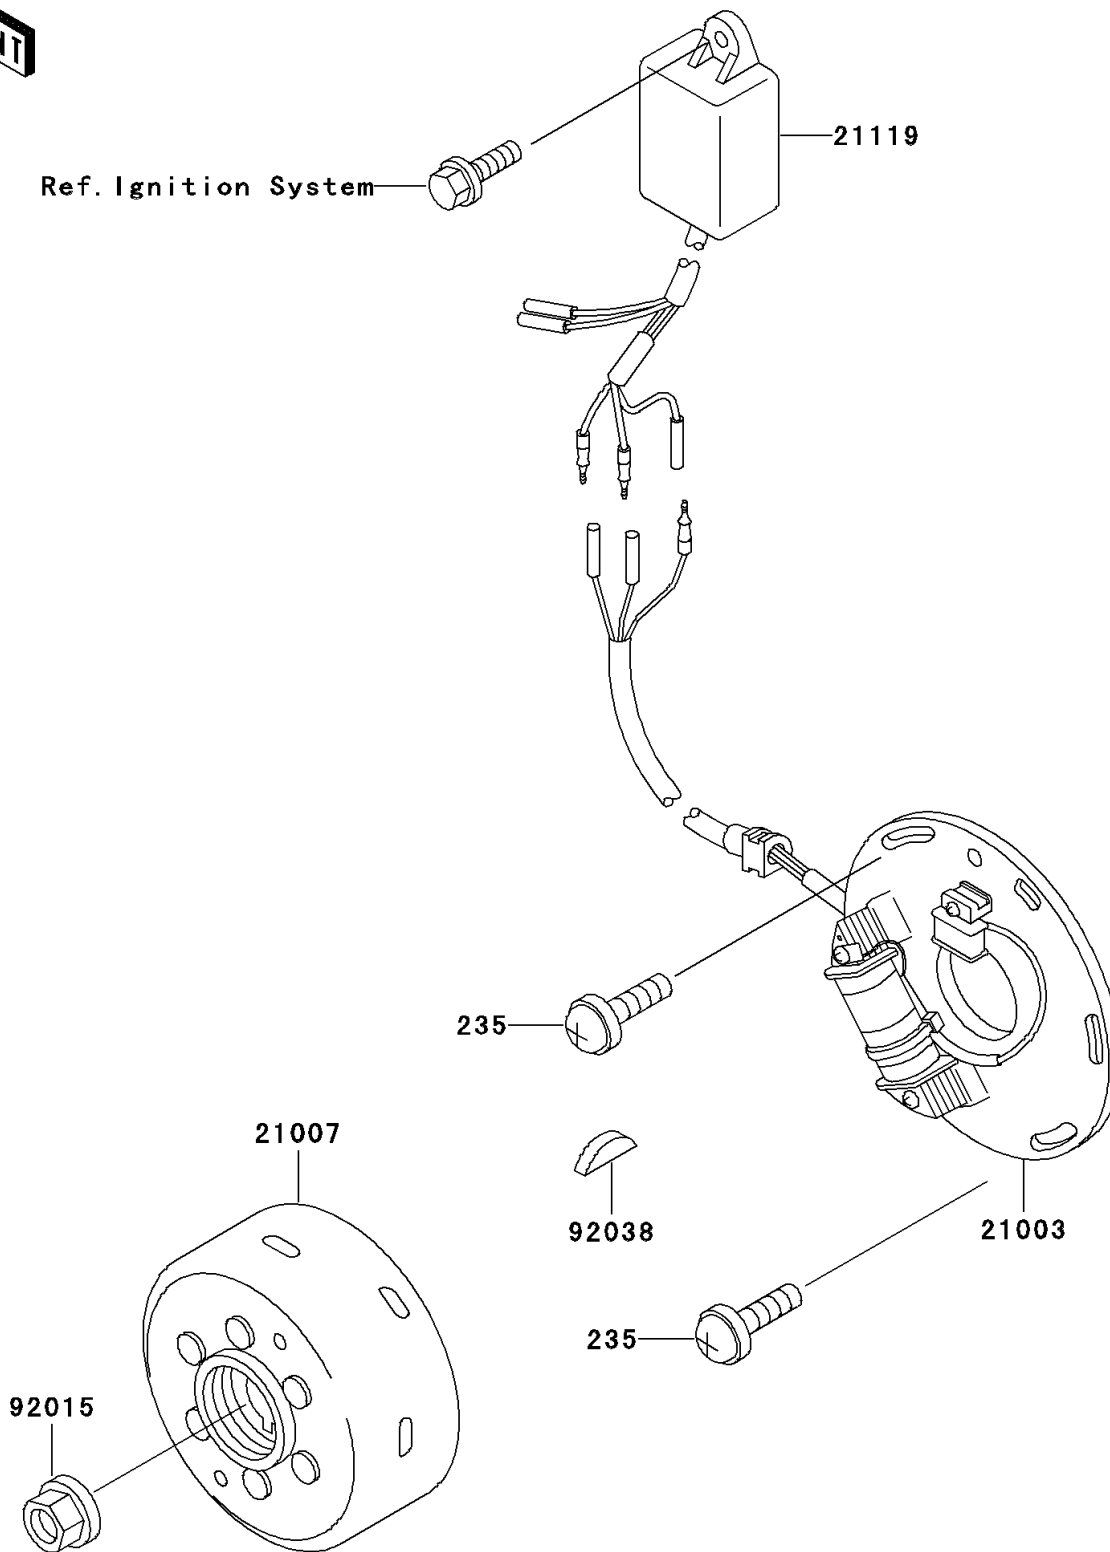

1998 KX™500 PARTS DIAGRAM

Generator

E1810

1998 KX™500 PARTS LIST

Generator

ITEM NAME	PART NUMBER	QUANTITY
SCREW-PAN-WP-CROS (Ref # 235)	235B0616	1
STATOR (Ref # 21003)	21003-1307	1
ROTOR,MAGNETO (Ref # 21007)	21007-1241	1
IGNITER (Ref # 21119)	21119-1267	1
NUT,FLANGED,12MM (Ref # 92015)	92015-1156	1
KEY,WOODRUFF (Ref # 92038)	92038-001	1