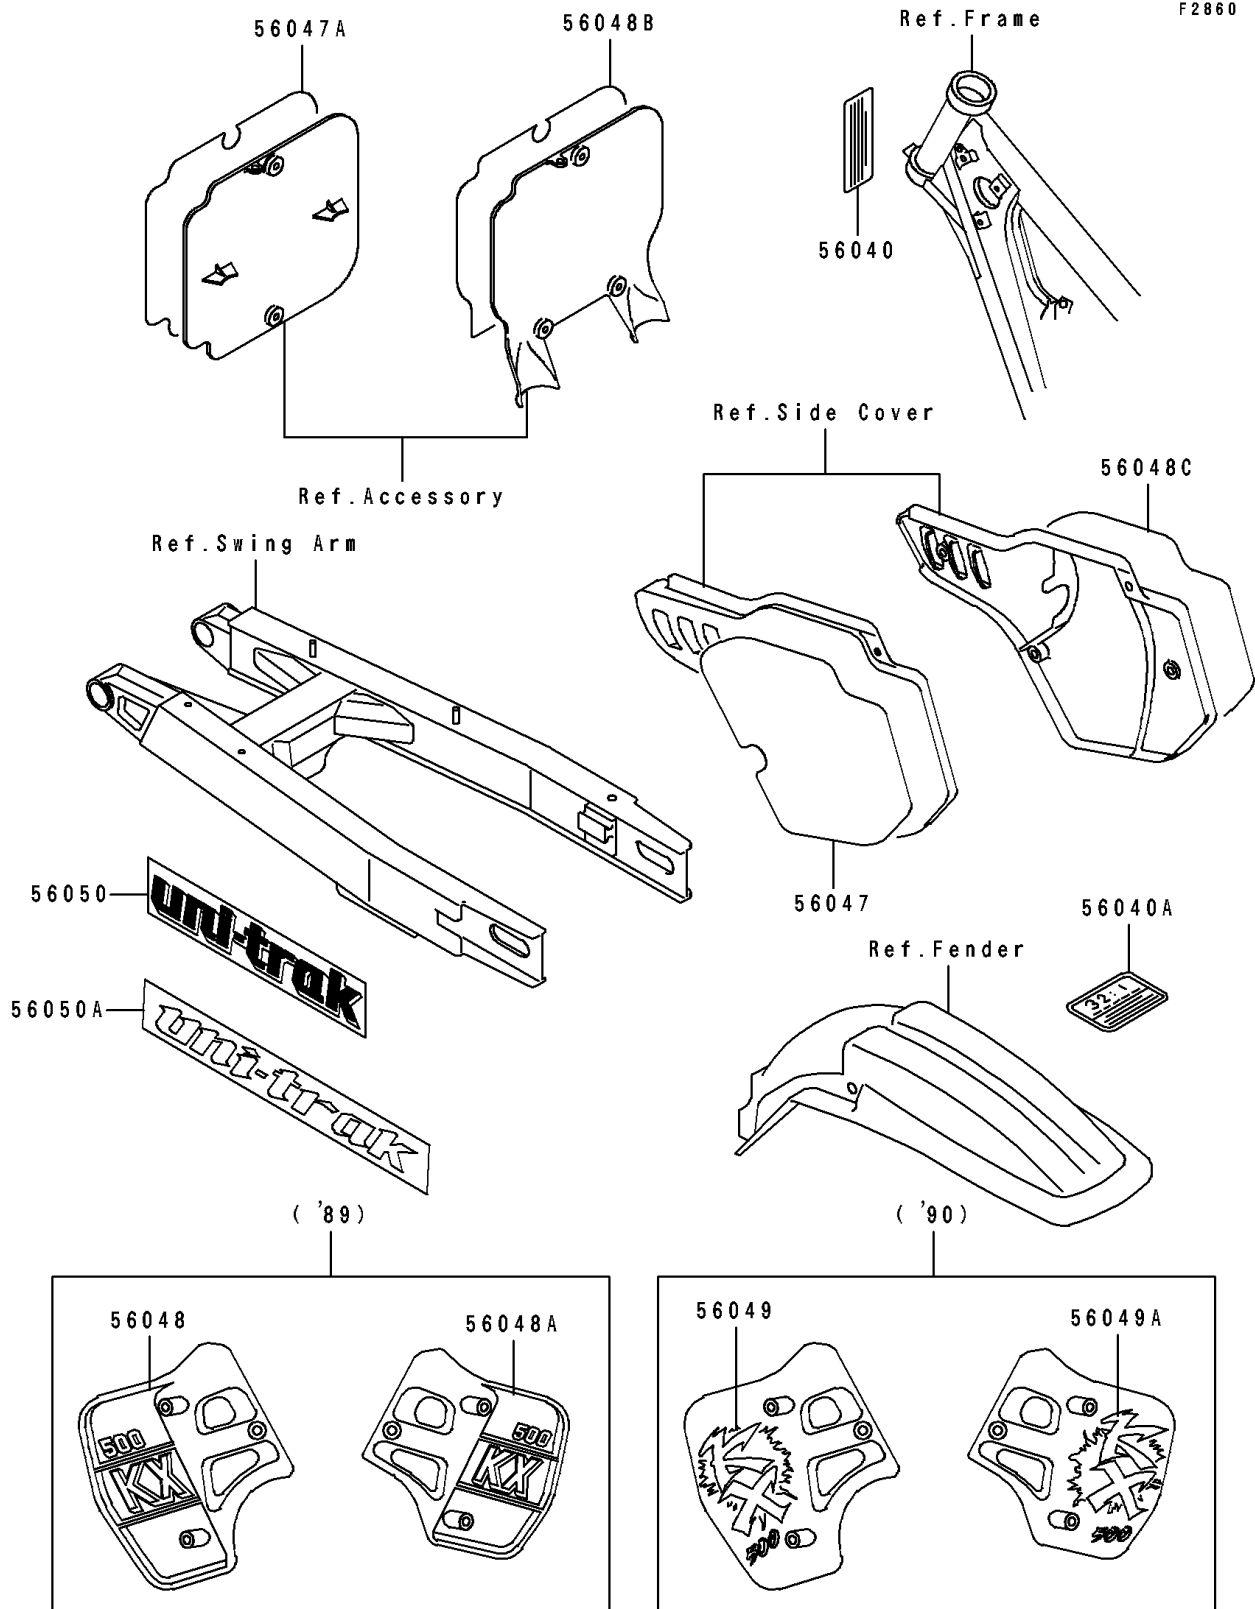

1989 KX™500 PARTS DIAGRAM

Label(KX500-E1/E2)

1989 KX™500 PARTS LIST

Label(KX500-E1/E2)

ITEM NAME	PART NUMBER	QUANTITY
LABEL-WARNING,NOISE (Ref # 56040)	56040-1101	1
LABEL-WARNING,GASOLINE/OIL (Ref # 56040A)	56040-1129	1
PATTERN,SIDE COVER,LH (Ref # 56047)	56047-1784	1
PATTERN,NUMBER PLATE (Ref # 56047A)	56047-1849	1
PATTERN,SHROUD,LH (Ref # 56048)	56048-1493	1
PATTERN,SHROUD,RH (Ref # 56048A)	56048-1494	1
PATTERN,SIDE COVER,RH (Ref # 56048C)	56048-1524	1
MARK,SWING ARM,UNI-TRAK (Ref # 56050)	56050-1185	1