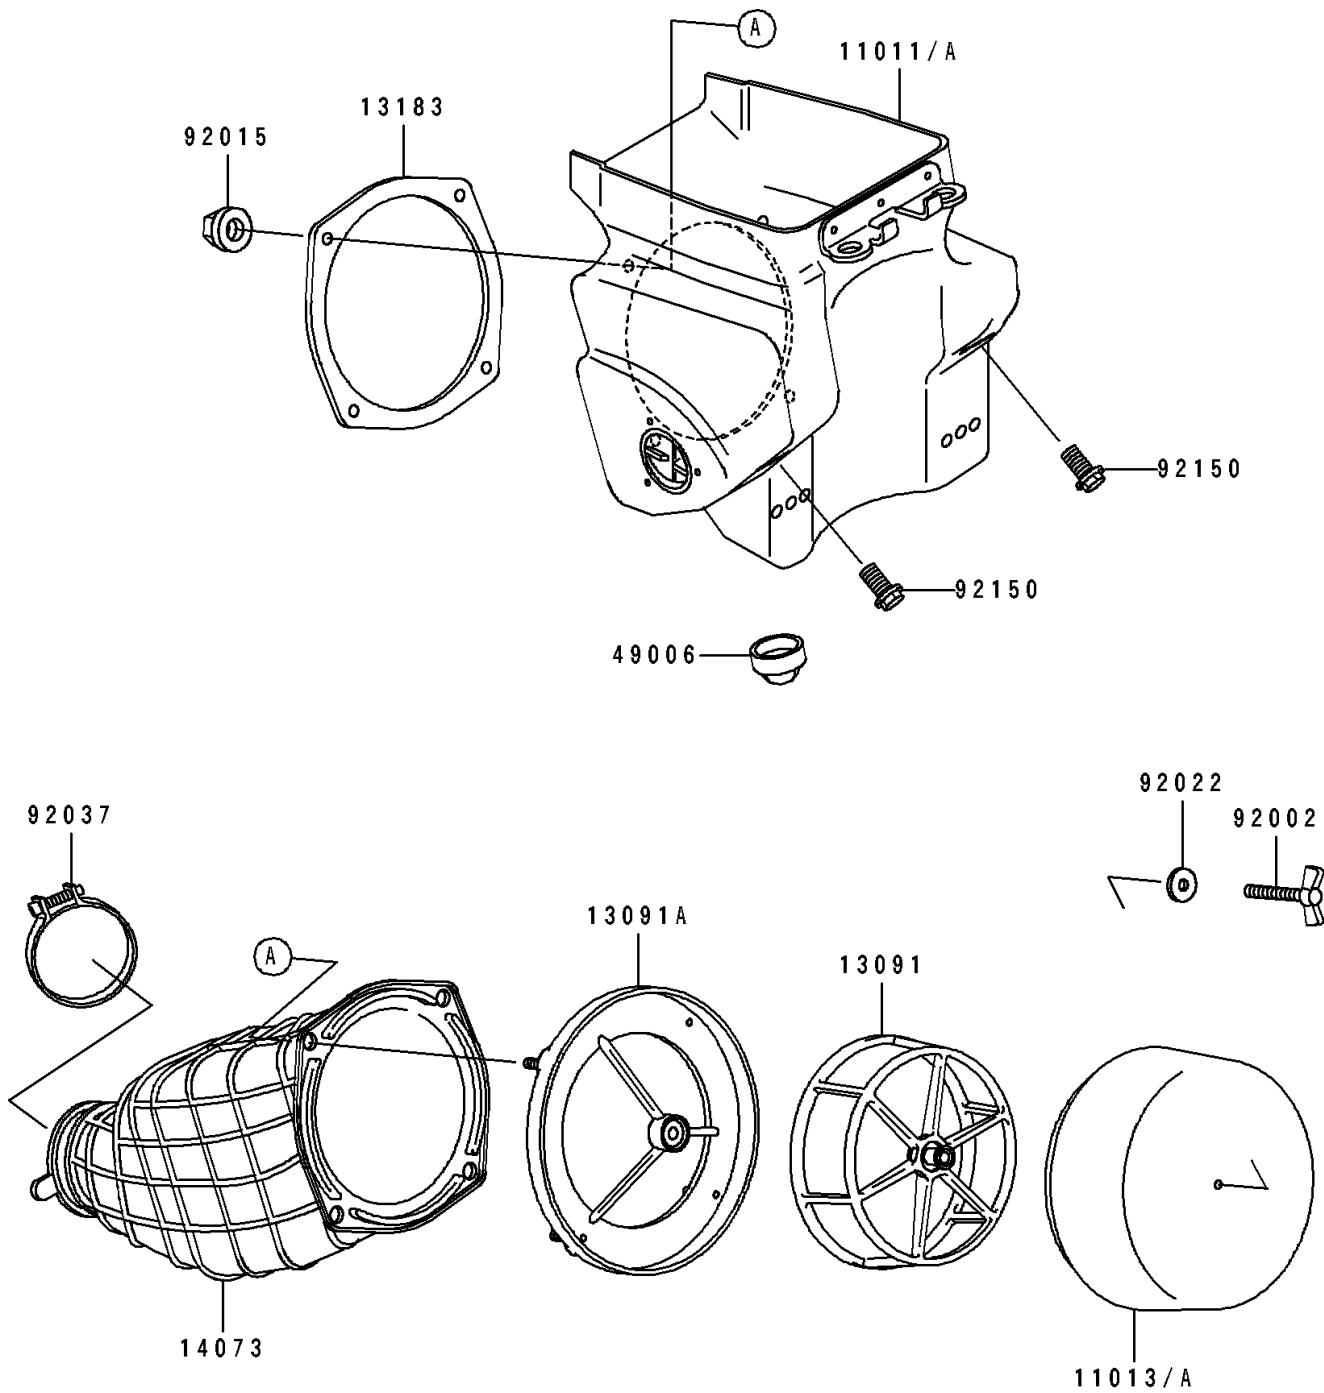

1989 KX™500 PARTS DIAGRAM

Air Filter

E1130

1989 KX™500 PARTS LIST

Air Filter

ITEM NAME	PART NUMBER	QUANTITY
CASE-AIR FILTER (Ref # 11011)	11011-1299	1
ELEMENT-AIR FILTER (Ref # 11013)	11013-1194	1
HOLDER,ELEMENT (Ref # 13091)	13091-1454	1
HOLDER (Ref # 13091A)	13091-1594	1
PLATE,DUCT FITTING (Ref # 13183)	13183-1046	1
DUCT (Ref # 14073)	14073-1360	1
BOOT (Ref # 49006)	49006-1248	1
BOLT,WING (Ref # 92002)	92002-1719	1
NUT,FLANGED,5MM (Ref # 92015)	92015-1259	1
WASHER,6.5X20X1.6 (Ref # 92022)	92022-125	1
CLAMP,AIR FILTER (Ref # 92037)	92037-1409	1
BOLT,FLANGED,6X16 (Ref # 92150)	92150-1506	1