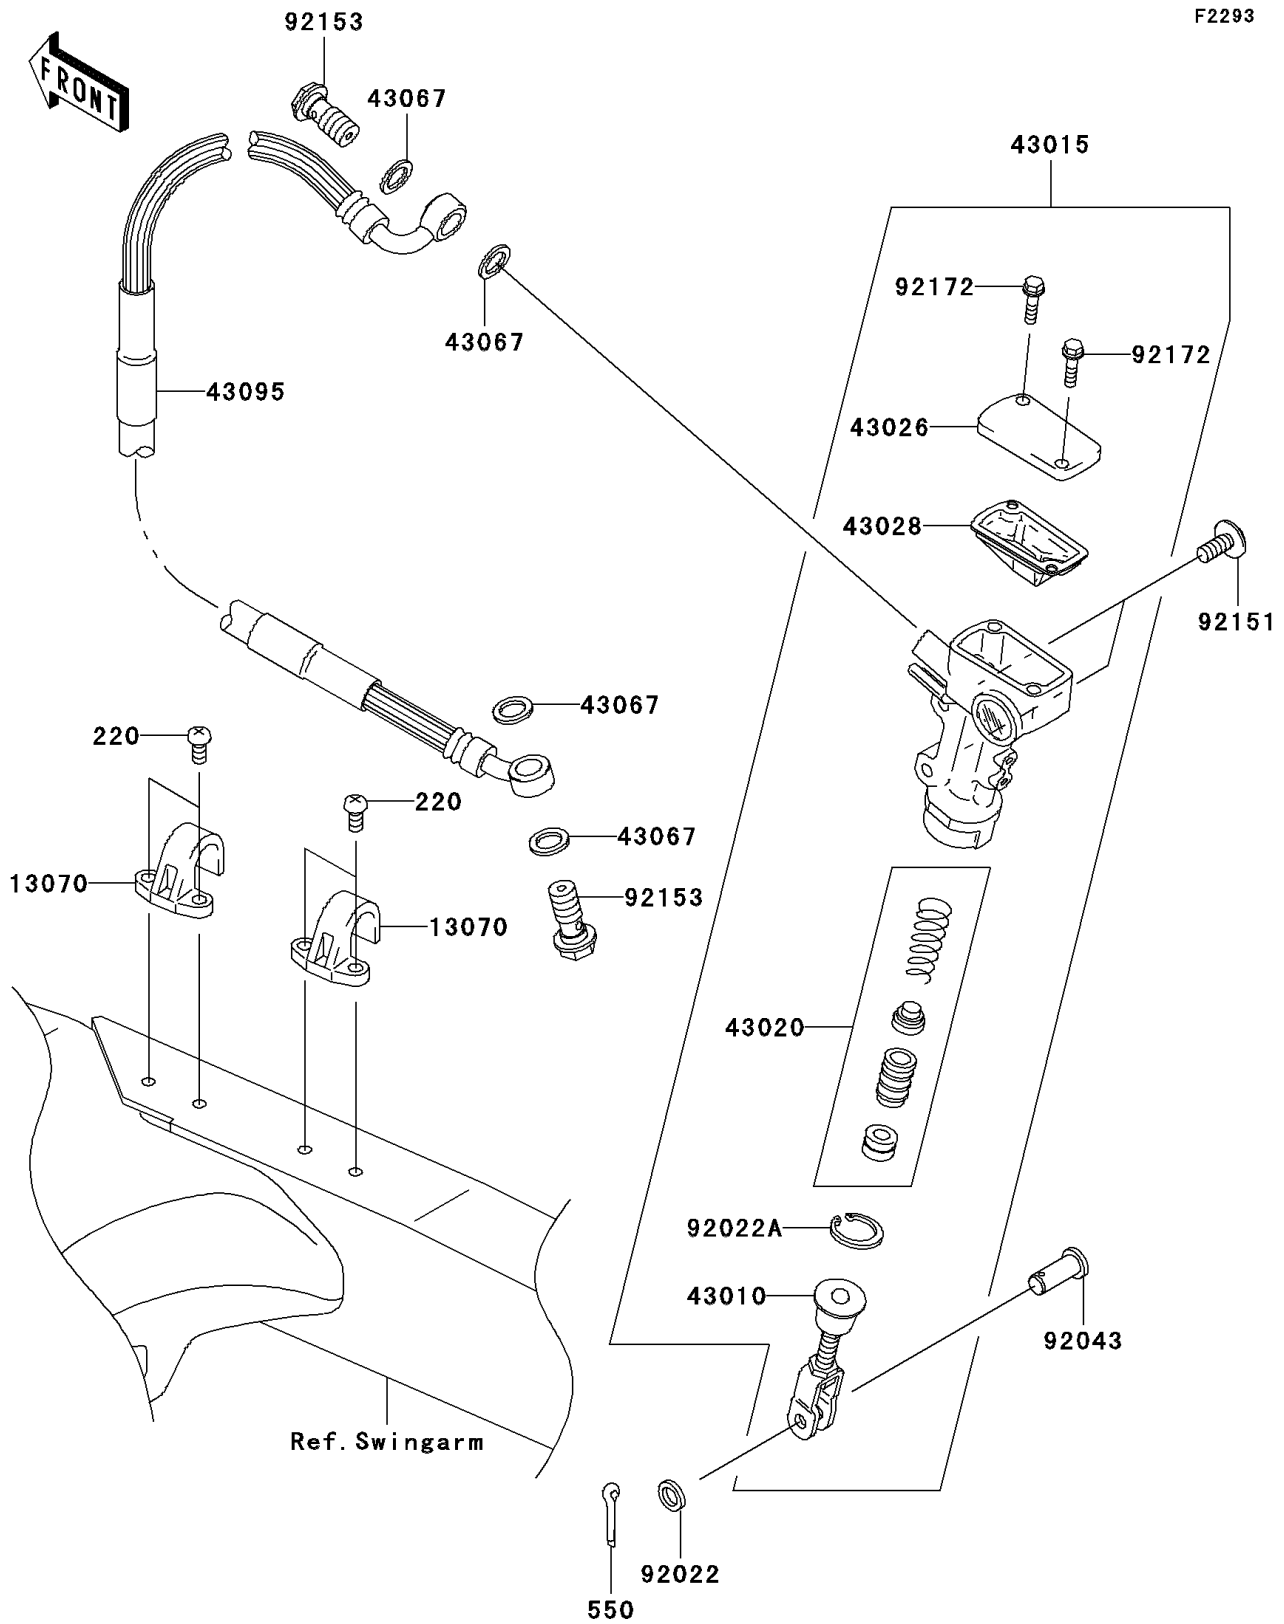

2006 KX™250F PARTS DIAGRAM

Rear Master Cylinder

F2293

2006 KX™250F PARTS LIST

Rear Master Cylinder

ITEM NAME	PART NUMBER	QUANTITY
SCREW-PAN-CROS,5X10 (Ref # 220)	220B0510	1
PIN-COTTER,2.0X15 (Ref # 550)	550D2015	1
GUIDE,BRAKE HOSE (Ref # 13070)	13070-0048	1
ROD-ASSY-BRAKE (Ref # 43010)	43010-1087	1
CYLINDER-ASSY-MASTER,RR (Ref # 43015)	43015-0004	1
PISTON-COMP-BRAKE (Ref # 43020)	43020-1094	1
CAP-BRAKE (Ref # 43026)	43026-1086	1
DIAPHRAGM (Ref # 43028)	43028-1092	1
WASHER,10.5X15X1.5 (Ref # 43067)	43067-001	1
HOSE-BRAKE,RR (Ref # 43095)	43095-0187	1
WASHER,8.5X13X1 (Ref # 92022)	92022-1028	1
WASHER,CIRCRIP (Ref # 92022A)	92022-1601	1
PIN (Ref # 92043)	92043-0004	1
BOLT,SOCKET,6X14 (Ref # 92151)	92151-1654	1
BOLT,OIL,L=23 (Ref # 92153)	92153-0627	1
SCREW (Ref # 92172)	92172-1064	1