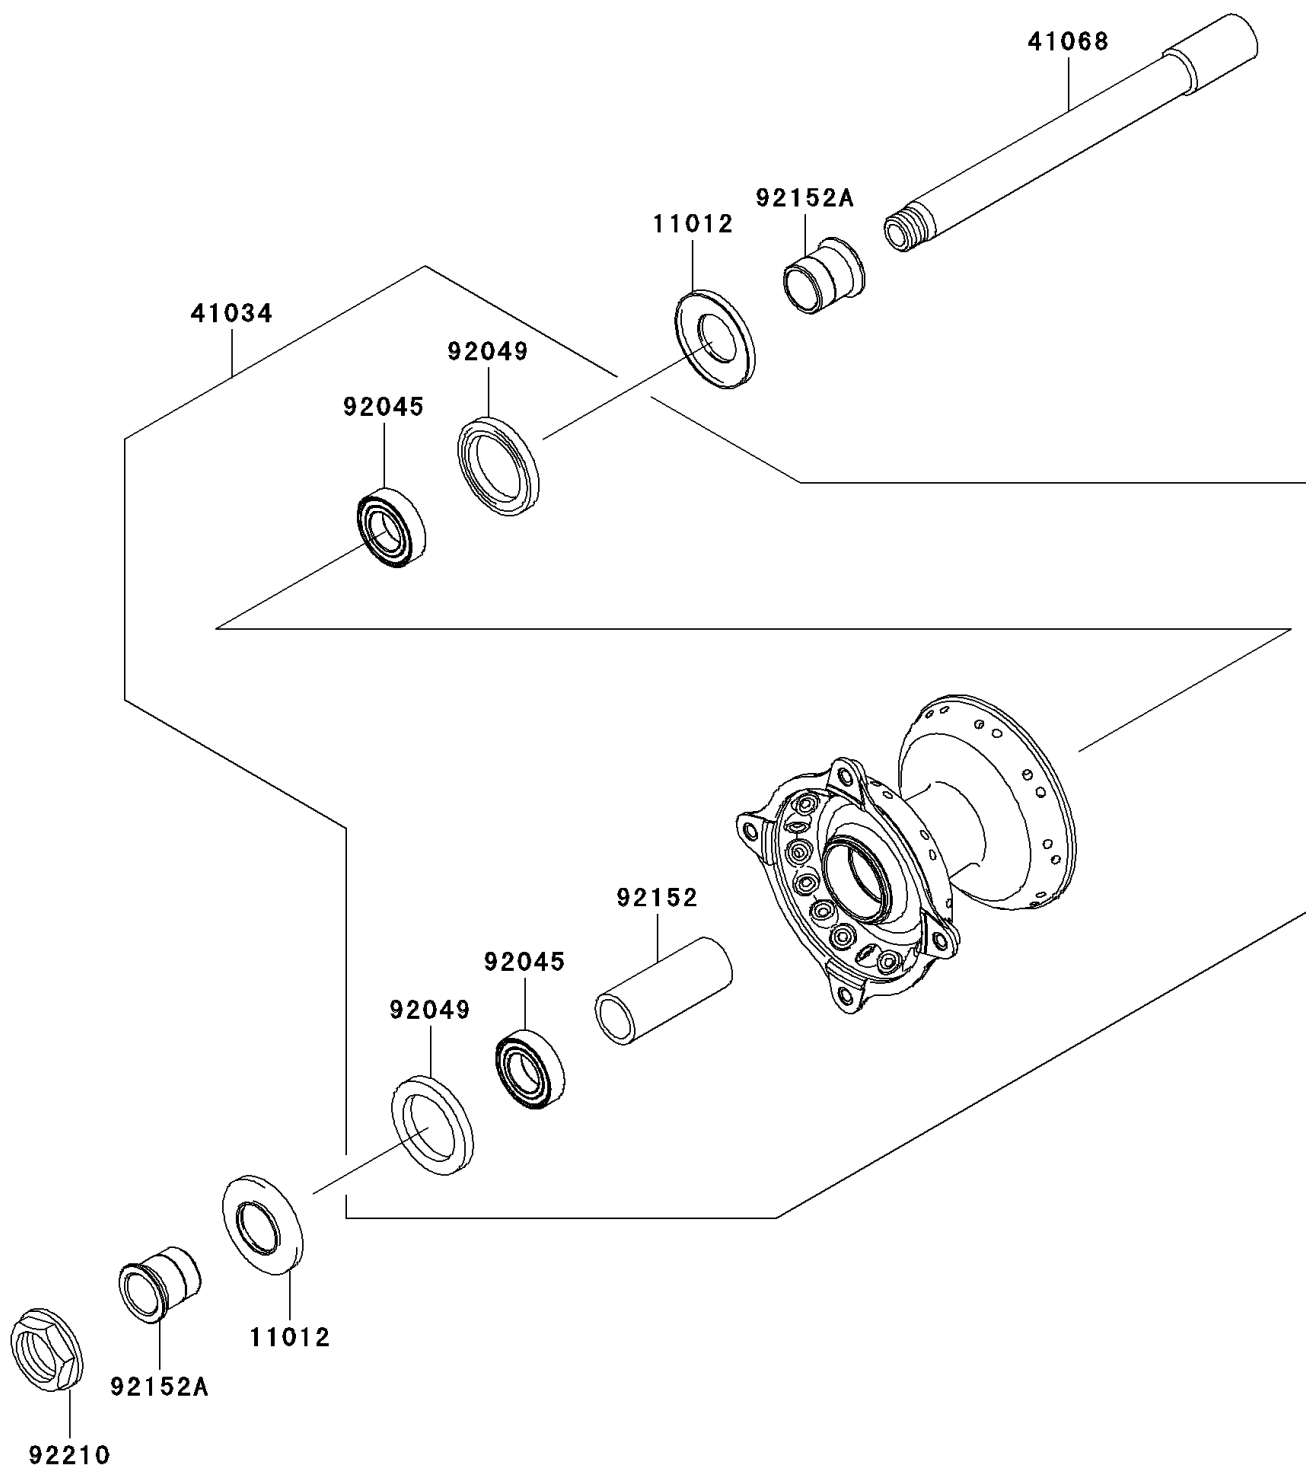

2006 KX™250F PARTS DIAGRAM

Front Hub

F2230

2006 KX™250F PARTS LIST

Front Hub

ITEM NAME	PART NUMBER	QUANTITY
CAP,AXLE (Ref # 11012)	11012-1581	1
DRUM-ASSY,FRONT BRAKE (Ref # 41034)	41034-0005	1
AXLE,FR (Ref # 41068)	41068-0004	1
BEARING-BALL,69042RS (Ref # 92045)	92045-1284	1
SEAL-OIL,BJNC-2 25X37X5 (Ref # 92049)	92049-1403	1
COLLAR,FRONT BRAKE DRUM,L=65 (Ref # 92152)	92152-0028	1
COLLAR,FR AXLE,L=27.5 (Ref # 92152A)	92152-0324	1
NUT,18MM (Ref # 92210)	92210-0065	1