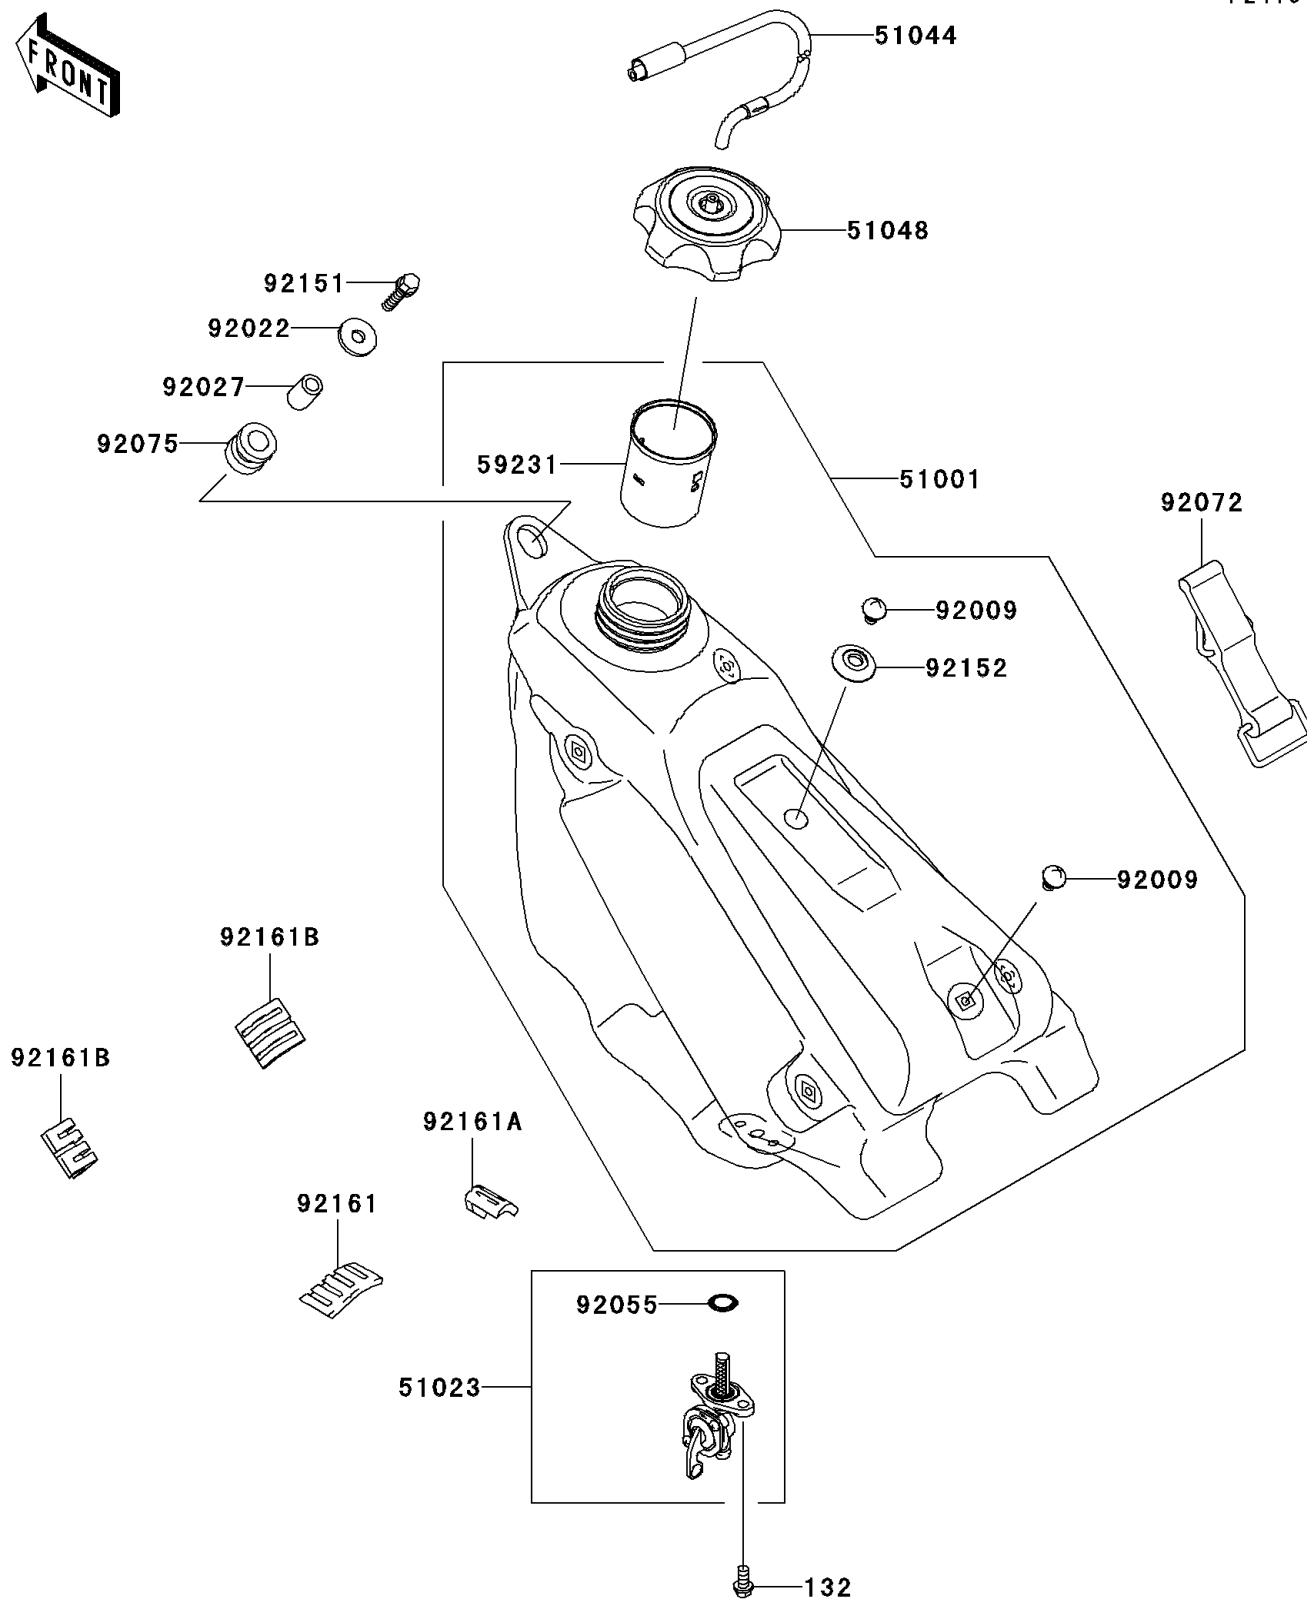

2006 KX™250 PARTS DIAGRAM

Fuel Tank

F2410

2006 KX™250 PARTS LIST

Fuel Tank

ITEM NAME	PART NUMBER	QUANTITY
BOLT-FLANGED-SMALL,6X12 (Ref # 132)	132G0612	1
TANK-COMP-FUEL,F.BLACK (Ref # 51001)	51001-0080-6Z	1
TAP-ASSY,FUEL (Ref # 51023)	51023-0020	1
TUBE-ASSY,TANK CAP (Ref # 51044)	51044-0023	1
CAP-ASSY-TANK,FUEL (Ref # 51048)	51048-0009	1
FILLER (Ref # 59231)	59231-0019	1
SCREW,6MM (Ref # 92009)	92009-1971	1
WASHER,6.5X24X2 (Ref # 92022)	92022-1690	1
COLLAR,6.8X10X14 (Ref # 92027)	92027-1966	1
RING-O,FUEL TAP PACKING (Ref # 92055)	92055-0078	1
BAND,FUEL TANK (Ref # 92072)	92072-1229	1
DAMPER (Ref # 92075)	92075-1787	1
BOLT,FLANGED-SMALL,6X25 (Ref # 92151)	92151-1930	1
COLLAR (Ref # 92152)	92152-1346	1
DAMPER,FUEL TANK,RR (Ref # 92161)	92161-1279	1
DAMPER,FUEL TANK,RR (Ref # 92161A)	92161-1280	1
DAMPER,FUEL TANK,SIDE (Ref # 92161B)	92161-1291	1