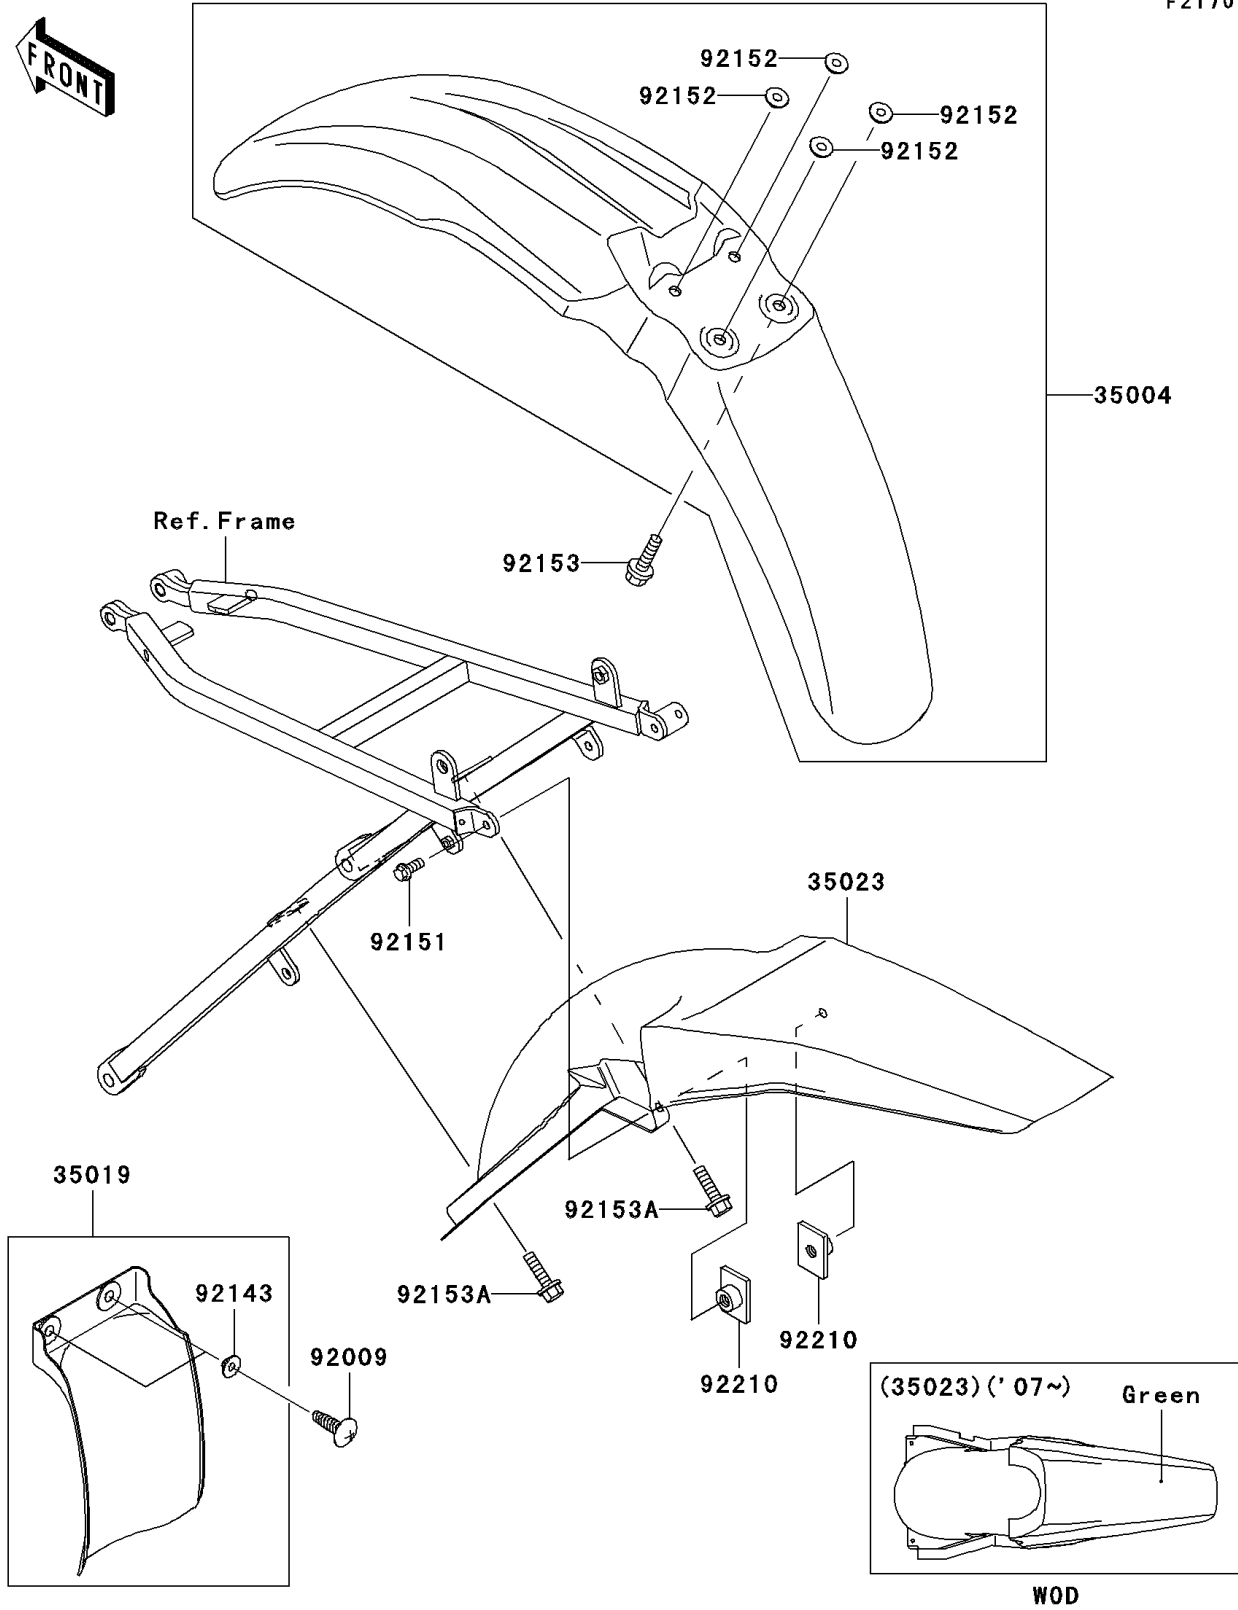

2006 KX™250 PARTS DIAGRAM

Fenders

F2170

2006 KX™250 PARTS LIST

Fenders

ITEM NAME	PART NUMBER	QUANTITY
FENDER-FRONT,L.GREEN (Ref # 35004)	35004-0050-290	1
FLAP,AIR FILTER,F.BLACK (Ref # 35019)	35019-1402-6Z	1
FENDER-REAR,L.GREEN (Ref # 35023)	35023-1587-290	1
SCREW,TAPPING,5X20 (Ref # 92009)	92009-1993	1
COLLAR (Ref # 92143)	92143-1087	1
BOLT,6X14 (Ref # 92151)	92151-1423	1
COLLAR (Ref # 92152)	92152-1422	1
BOLT,6X20 (Ref # 92153)	92153-0502	1
BOLT,FLANGED,6X22 (Ref # 92153A)	92153-0950	1
NUT,PLATE,6MM (Ref # 92210)	92210-1352	1