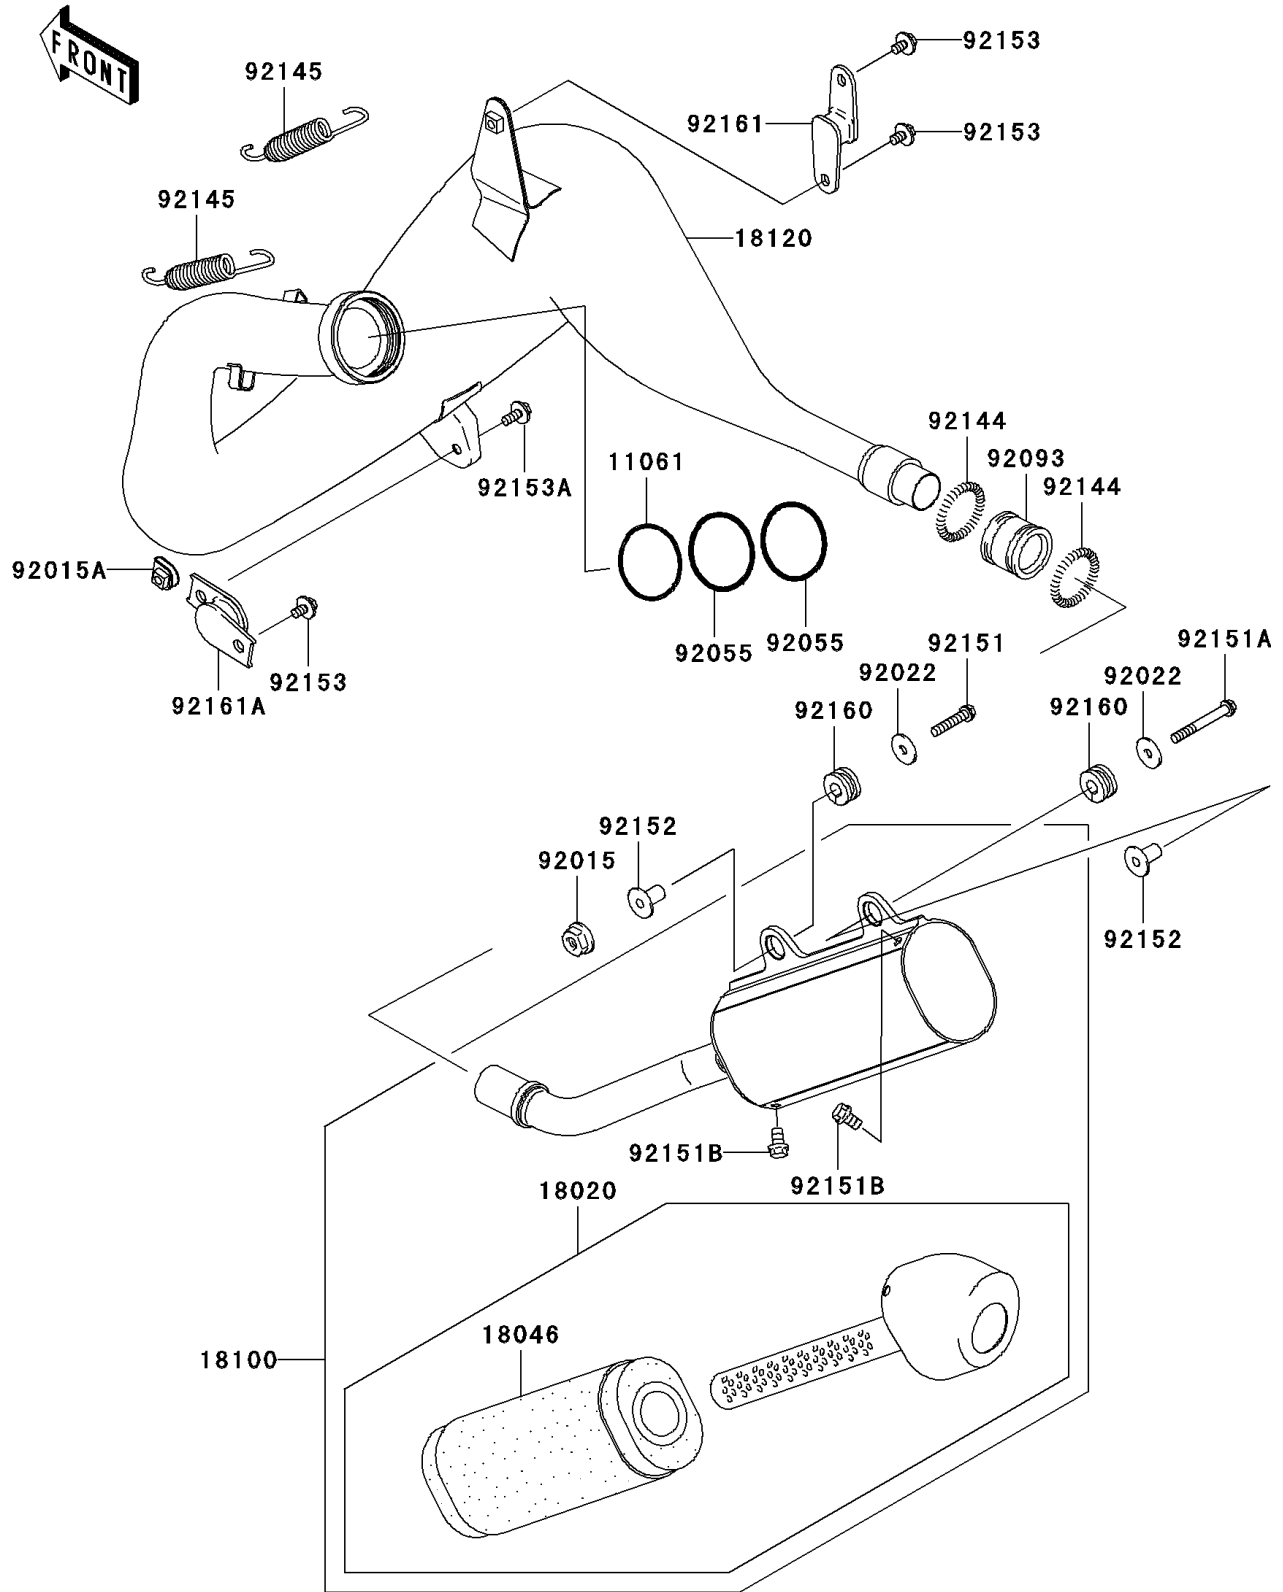

2006 KX™250 PARTS DIAGRAM

Muffler(s)

E1140

2006 KX™250 PARTS LIST

Muffler(s)

ITEM NAME	PART NUMBER	QUANTITY
GASKET,EX.CHAMBER (Ref # 11061)	11061-0142	1
BAFFLE (Ref # 18020)	18020-1294	1
WOOL,BAFFLE PIPE (Ref # 18046)	18046-1599	1
BODY-ASSY-MUFFLER (Ref # 18100)	18100-0023	1
CHAMBER-EXHAUST (Ref # 18120)	18120-0014	1
NUT,FLANGED,6MM (Ref # 92015)	92015-1078	1
NUT,CLIP,6MM (Ref # 92015A)	92015-1904	1
WASHER,6.5X22X1.6 (Ref # 92022)	92022-237	1
RING-O,53.6X2.8 (Ref # 92055)	92055-0052	1
SEAL,MUFFLER CONNECTING (Ref # 92093)	92093-1328	1
SPRING (Ref # 92144)	92144-1204	1
SPRING,EX.CHAMBER (Ref # 92145)	92145-0274	1
BOLT,6X30 (Ref # 92151)	92151-1134	1
BOLT,6X50 (Ref # 92151A)	92151-1234	1
BOLT,FLANGED,6X10 (Ref # 92151B)	92151-1822	1
COLLAR (Ref # 92152)	92152-1407	1
BOLT,6X12 (Ref # 92153)	92153-0503	1
BOLT,6X16 (Ref # 92153A)	92153-0863	1
DAMPER,MUFFLER FITTING (Ref # 92160)	92160-1913	1
DAMPER (Ref # 92161)	92161-0228	1
DAMPER (Ref # 92161A)	92161-1290	1