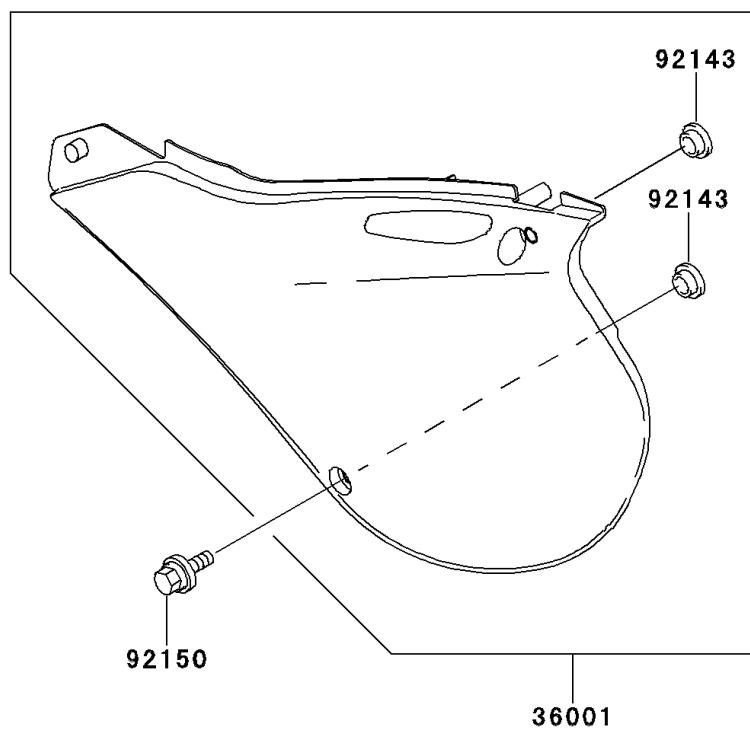

## 2001 KX™250 PARTS DIAGRAM

Side Covers

F2611

## 2001 KX™250 PARTS LIST

Side Covers

ITEM NAME	PART NUMBER	QUANTITY
COVER-SIDE,LH,P.WHITE (Ref # 36001)	36001-1627-6F	1
COVER-SIDE,RH,P.WHITE (Ref # 36001A)	36001-1628-6F	1
COLLAR (Ref # 92143)	92143-1196	1
BOLT,6X20 (Ref # 92150)	92150-1339	1
DAMPER (Ref # 92160)	92160-1994	1