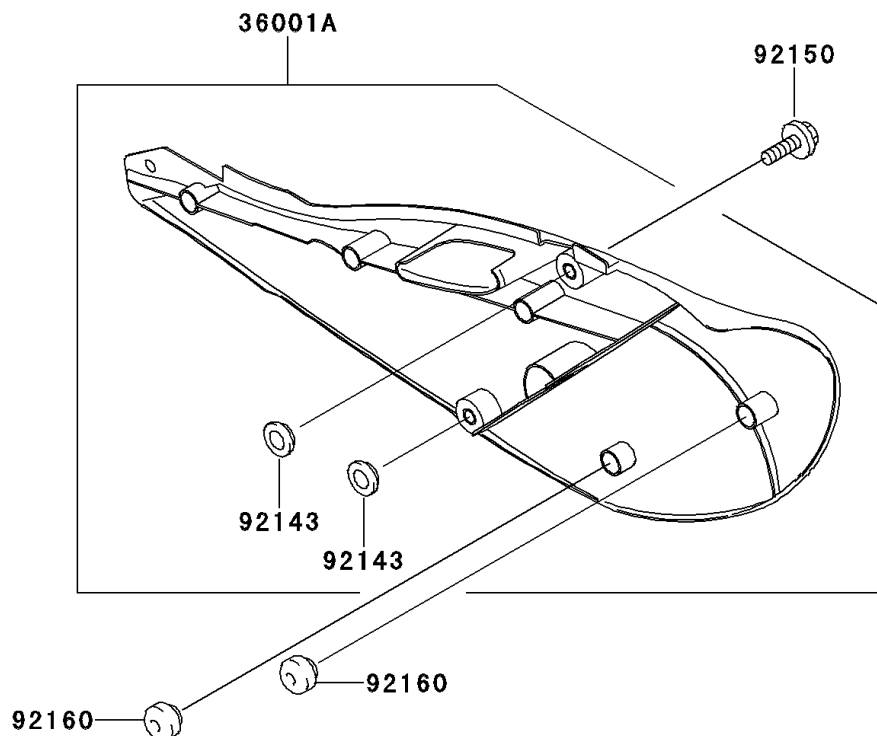

## 2001 KX™250 PARTS DIAGRAM

Side Covers

F2611

## 2001 KX™250 PARTS LIST

Side Covers

ITEM NAME	PART NUMBER	QUANTITY
COVER-SIDE,LH,P.WHITE (Ref # 36001)	36001-1627-6F	1
COVER-SIDE,RH,P.WHITE (Ref # 36001A)	36001-1628-6F	1
COLLAR (Ref # 92143)	92143-1196	1
BOLT,6X20 (Ref # 92150)	92150-1339	1
DAMPER (Ref # 92160)	92160-1994	1