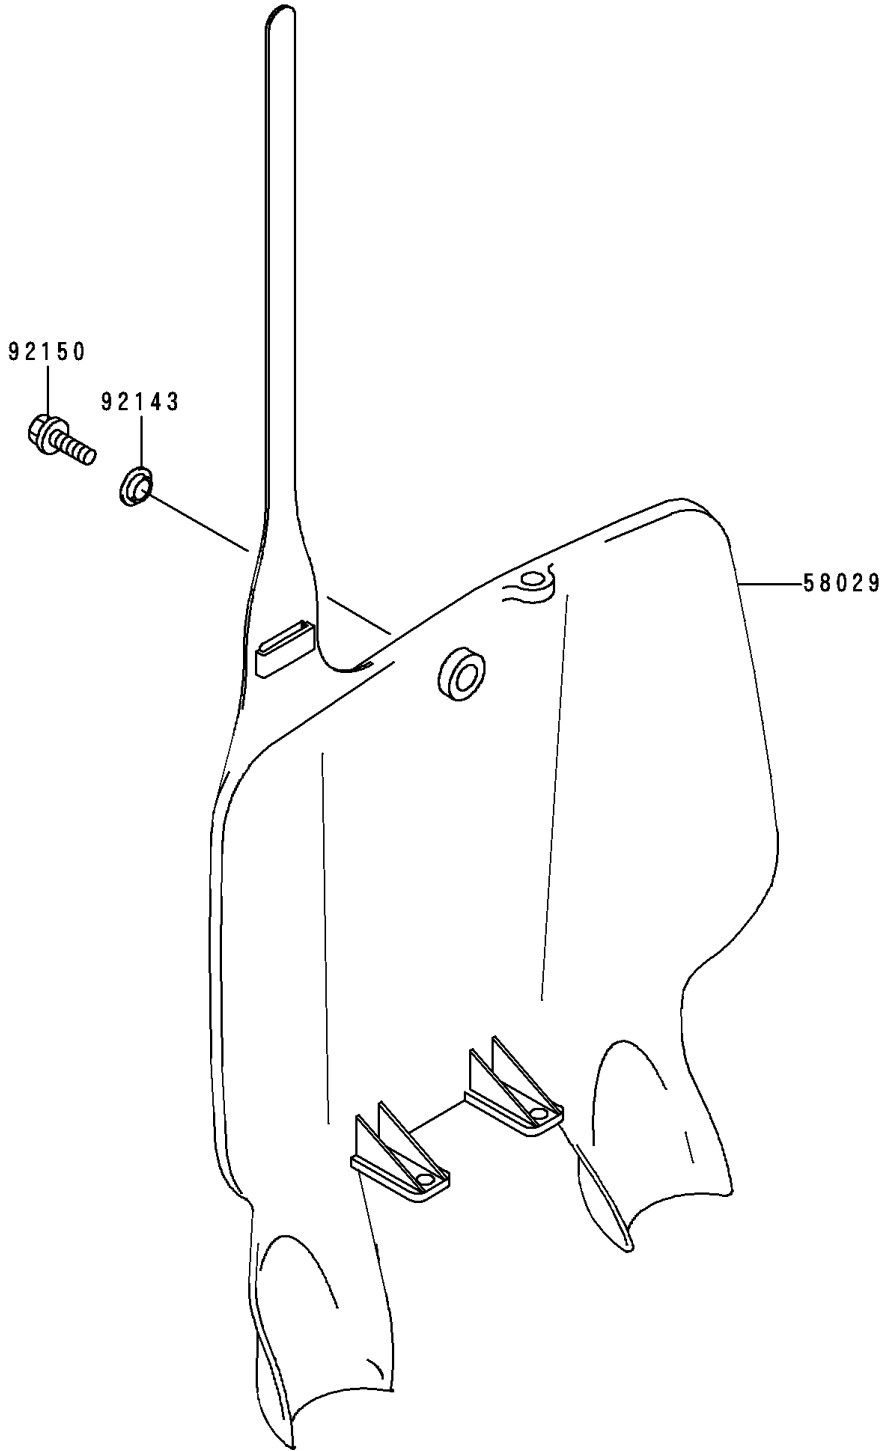

1998 KX™250 PARTS DIAGRAM

Accessory

F2910

1998 KX™250 PARTS LIST

Accessory

ITEM NAME	PART NUMBER	QUANTITY
PLATE-NUMBER,P.WHITE (Ref # 58029)	58029-1078-6F	1
COLLAR (Ref # 92143)	92143-1196	1
BOLT,6X14 (Ref # 92150)	92150-1340	1