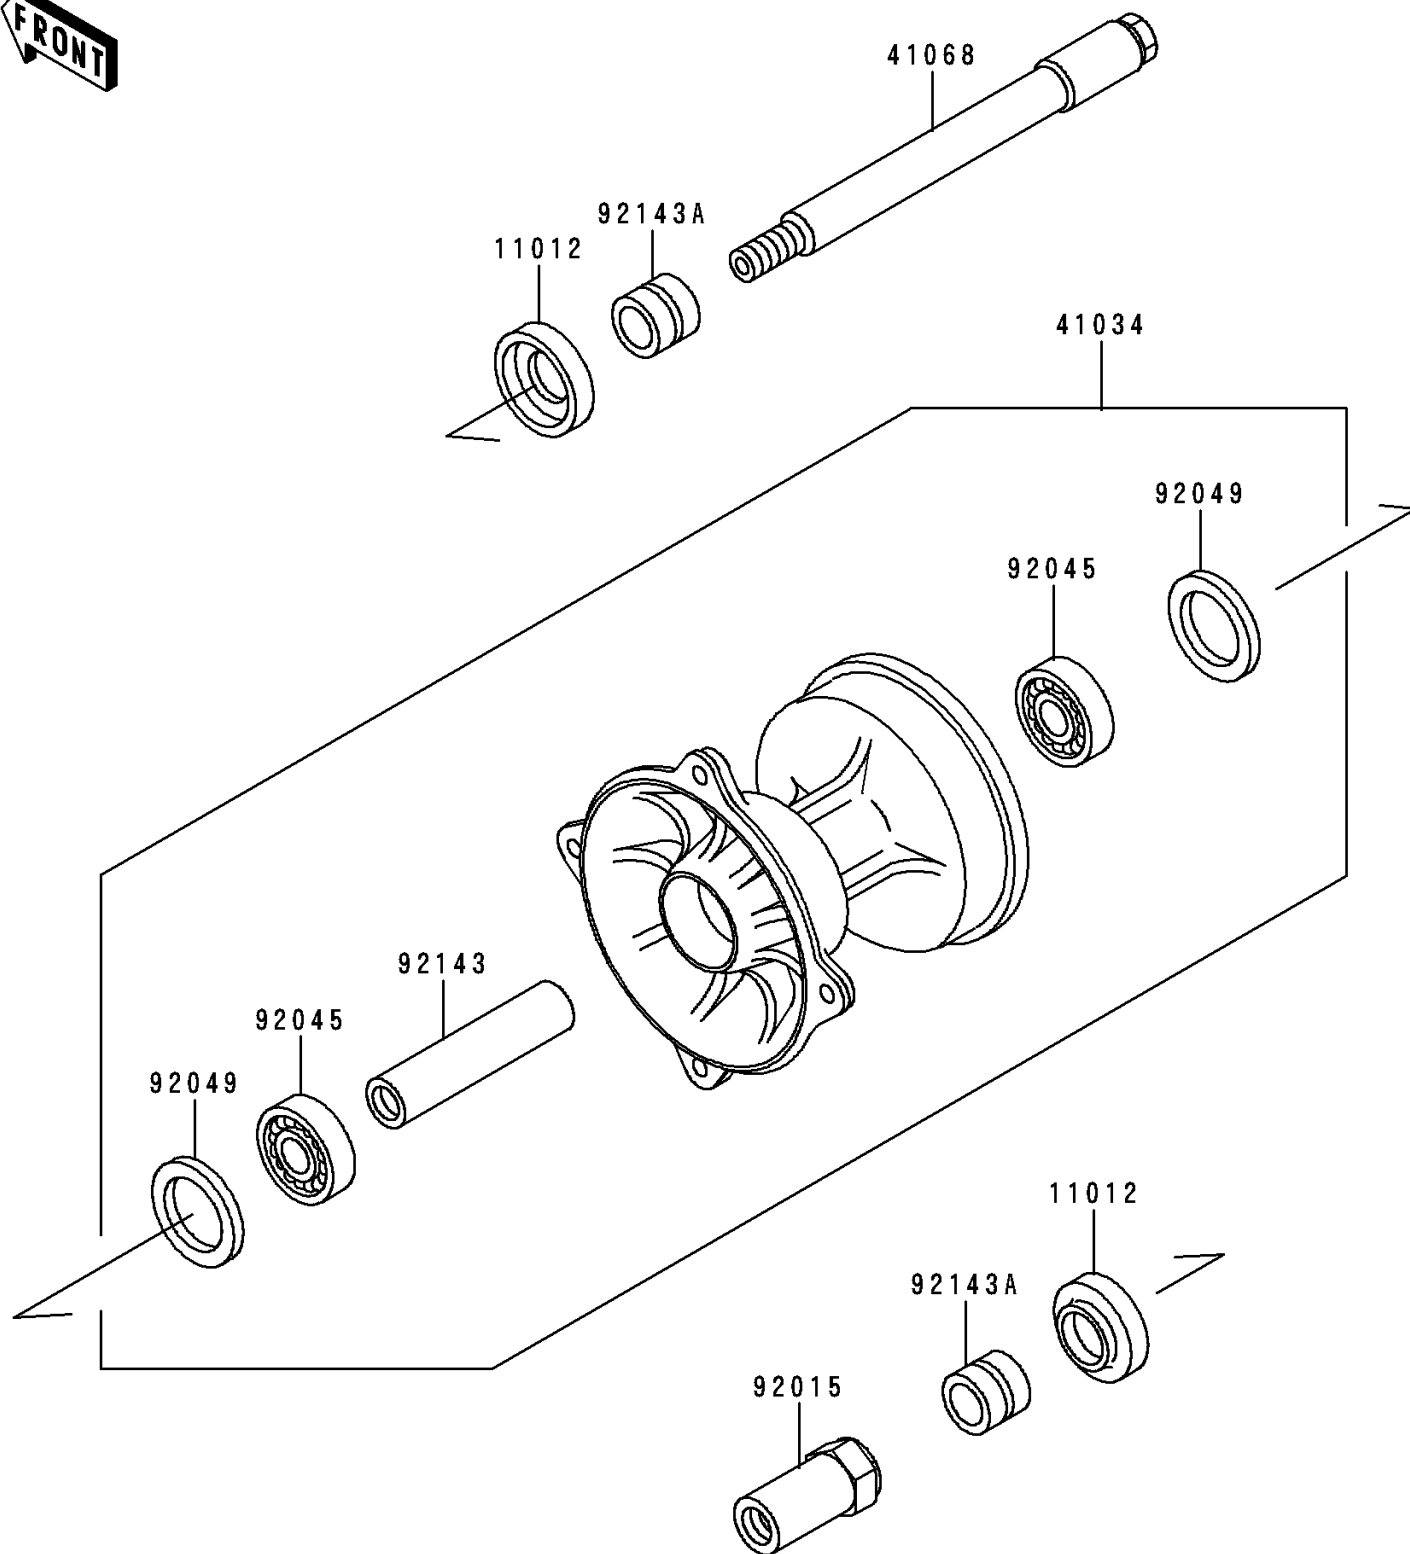

1998 KX™250 PARTS DIAGRAM

Front Hub

F2230

1998 KX™250 PARTS LIST

Front Hub

ITEM NAME	PART NUMBER	QUANTITY
CAP,AXLE (Ref # 11012)	11012-1581	1
DRUM-ASSY,FRONT BRAKE (Ref # 41034)	41034-1226	1
AXLE,FR (Ref # 41068)	41068-1342	1
NUT,AXLE,18MM (Ref # 92015)	92015-1884	1
BEARING-BALL,69042RS (Ref # 92045)	92045-1284	1
SEAL-OIL,BJNC-2 25X37X5 (Ref # 92049)	92049-1403	1
COLLAR,FR BRAKE DRUM,L=72 (Ref # 92143)	92143-1580	1
COLLAR,FR AXLE,L=20 (Ref # 92143A)	92143-1581	1