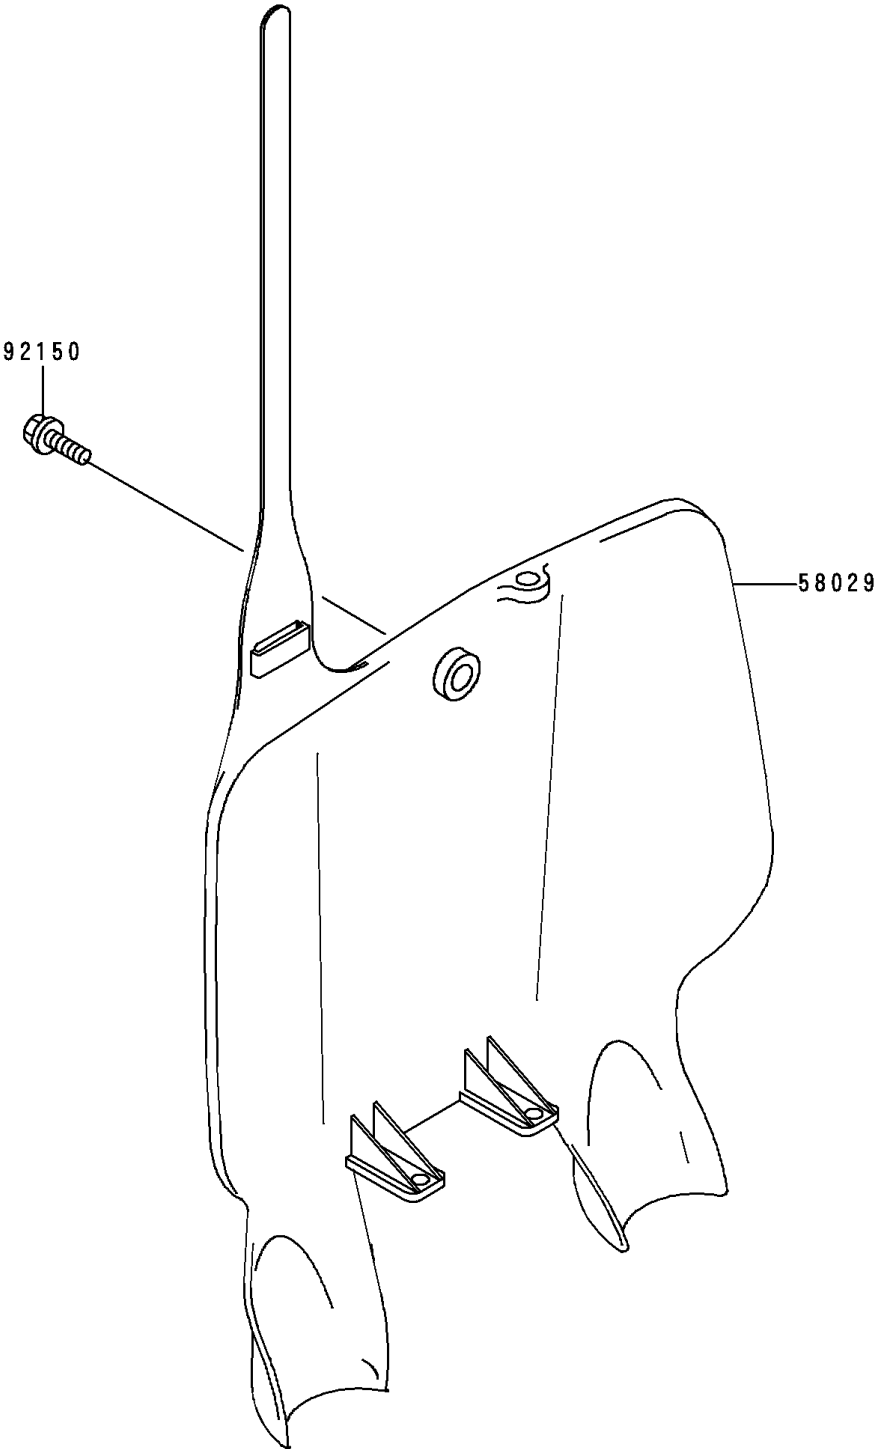

1996 KX™250 PARTS DIAGRAM

Accessory

F2910

1996 KX™250 PARTS LIST

Accessory

ITEM NAME	PART NUMBER	QUANTITY
PLATE-NUMBER,P.WHITE (Ref # 58029)	58029-1078-6F	1
BOLT,6X14 (Ref # 92150)	92150-1340	1