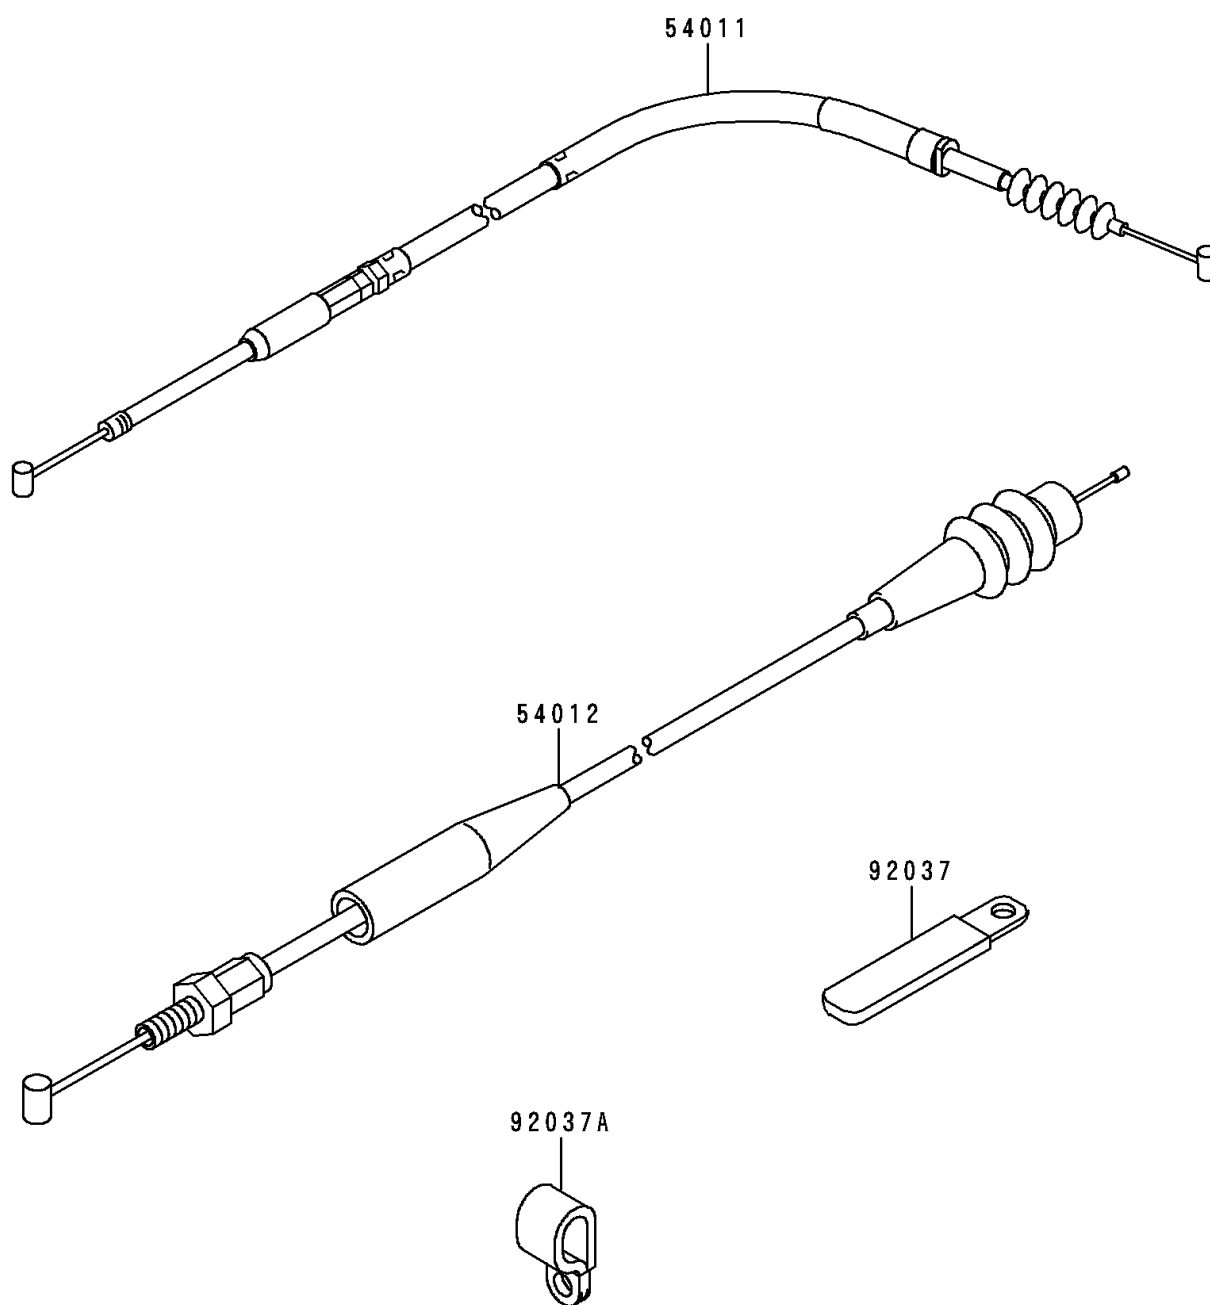

## 1996 KX™250 PARTS DIAGRAM

Cables

F 2 5 4 0

## 1996 KX™250 PARTS LIST

Cables

ITEM NAME	PART NUMBER	QUANTITY
CABLE-CLUTCH (Ref # 54011)	54011-1357	1
CABLE-THROTTLE (Ref # 54012)	54012-1432	1
CLAMP,WIRING HARNESS (Ref # 92037)	92037-1539	1
CLAMP (Ref # 92037A)	92037-1608	1