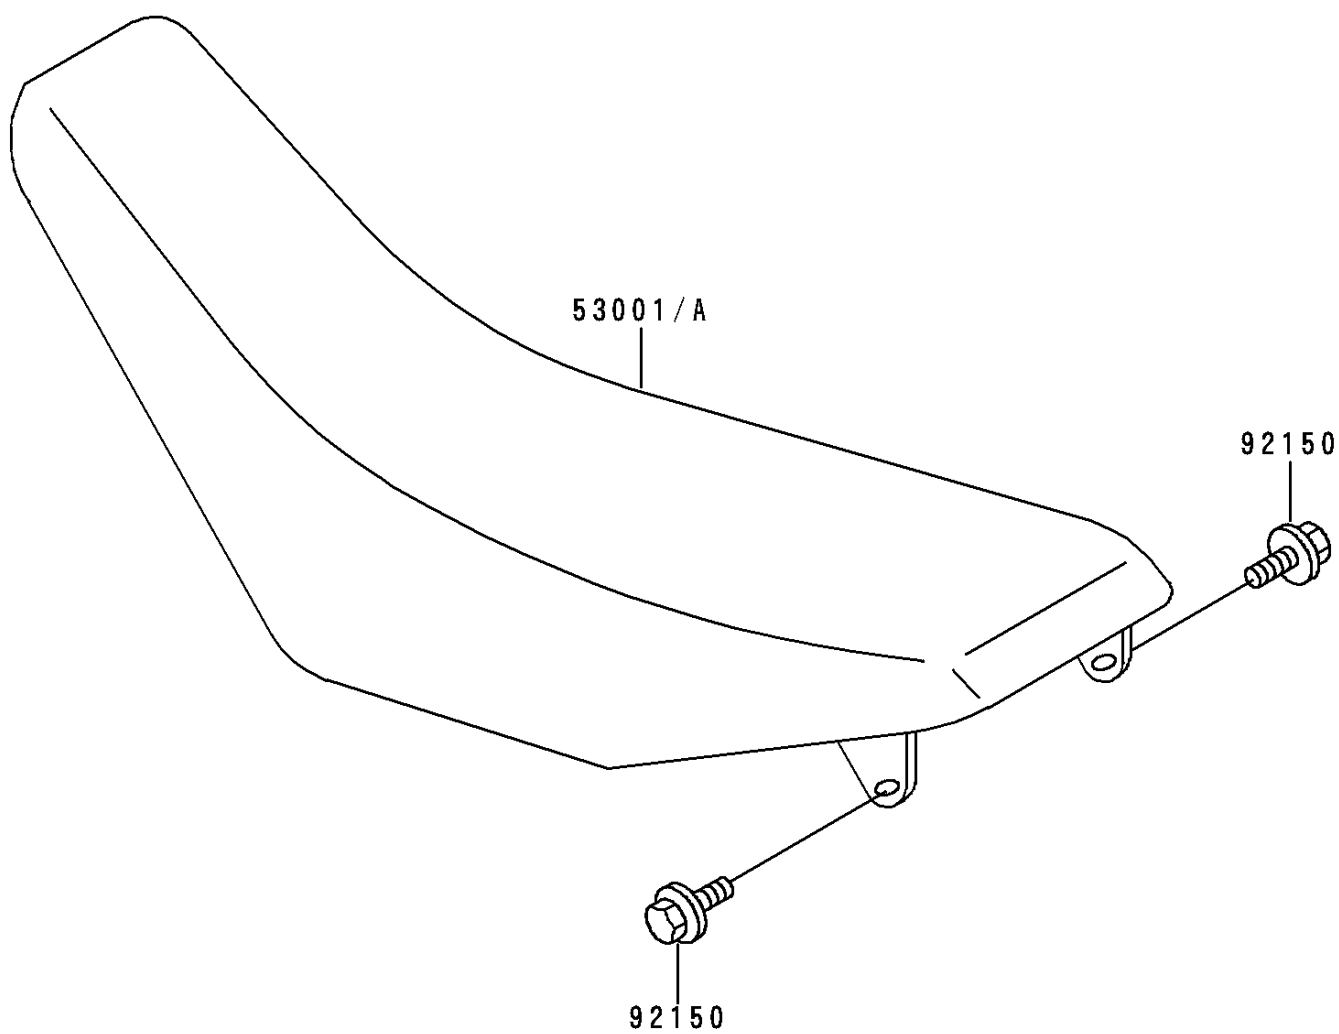

## 1996 KX™250 PARTS DIAGRAM

Seat

F 2 5 1 0

## 1996 KX™250 PARTS LIST

Seat

ITEM NAME	PART NUMBER	QUANTITY
SEAT-ASSY,LOW HEIGHT,J.VIOLET (Ref # 53001)	53001-1789-LW	1
SEAT-ASSY,HIGH HEIGHT,J.VIOLET (Ref # 53001A)	53001-1790-LW	1
BOLT,6X20 (Ref # 92150)	92150-1339	1