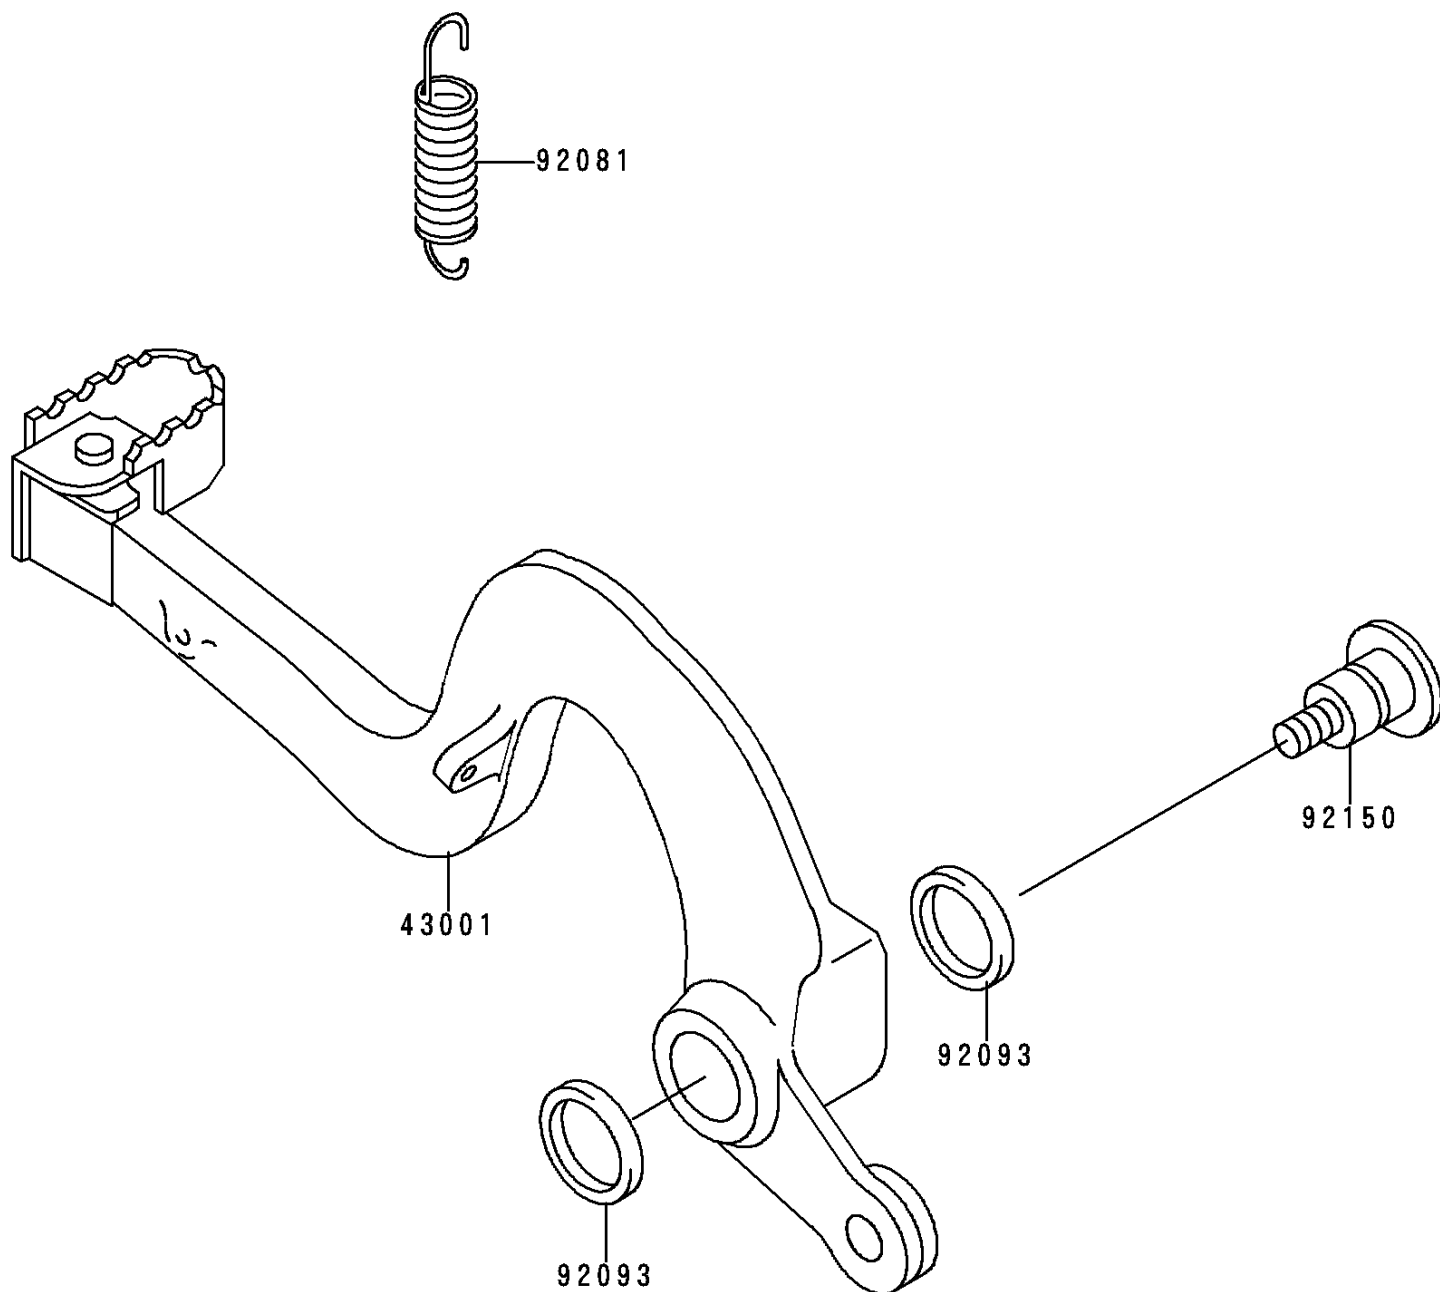

## 1996 KX™250 PARTS DIAGRAM

Brake Pedal

F2260

## 1996 KX™250 PARTS LIST

Brake Pedal

ITEM NAME	PART NUMBER	QUANTITY
LEVER-BRAKE,PEDAL (Ref # 43001)	43001-1360	1
SPRING,BRAKE PEDAL RETURN (Ref # 92081)	92081-1932	1
SEAL,MY 16X20X2.8 (Ref # 92093)	92093-1386	1
BOLT (Ref # 92150)	92150-1832	1