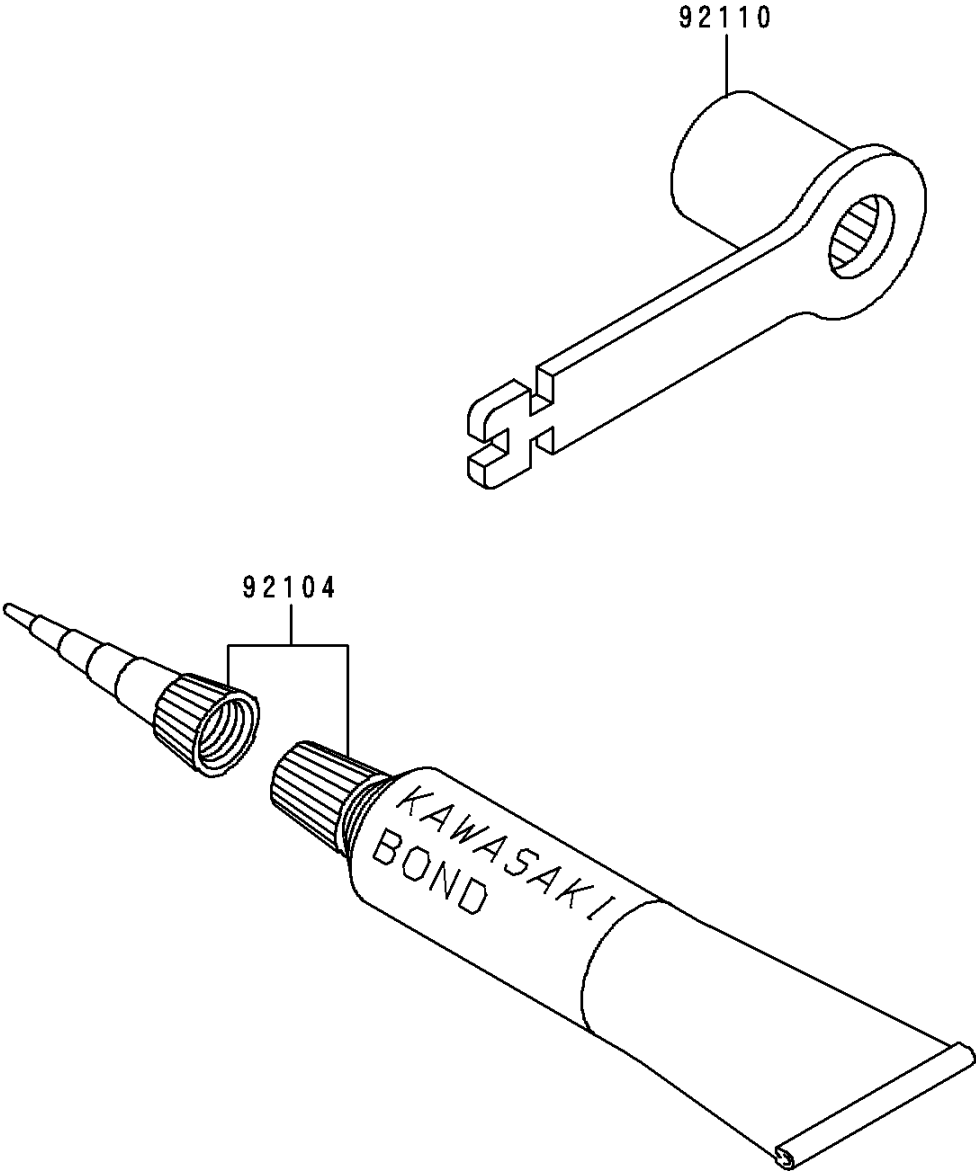

1995 KX™250 PARTS DIAGRAM

Owner's Tools

F2810

1995 KX™250 PARTS LIST

Owner's Tools

ITEM NAME	PART NUMBER	QUANTITY
GASKET-LIQUID,TUBE,100G,SILVER (Ref # 92104)	92104-002	1
TOOL-WRENCH,BOX,21MM&SPOKE (Ref # 92110)	92110-1176	1