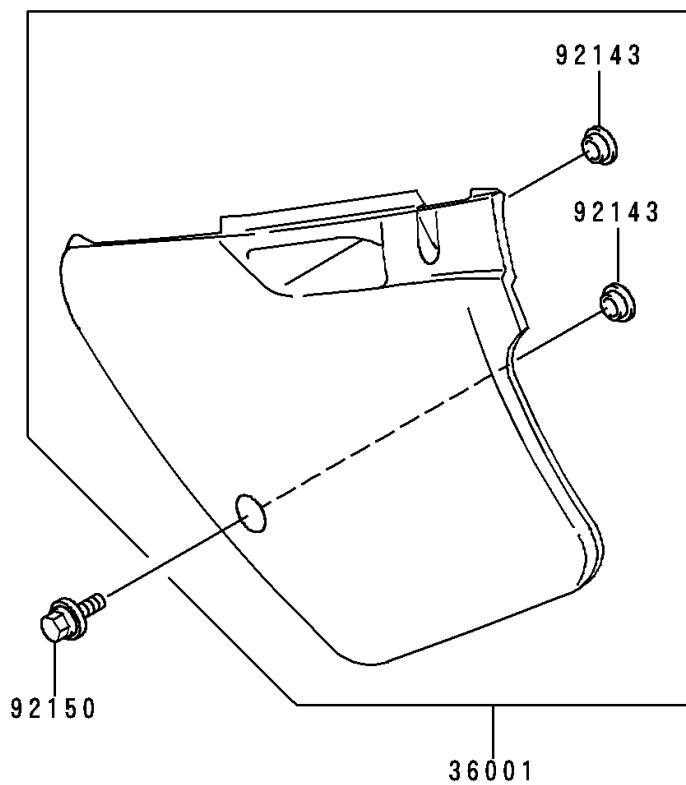

1995 KX™250 PARTS DIAGRAM

Side Covers

F2611

1995 KX™250 PARTS LIST

Side Covers

ITEM NAME	PART NUMBER	QUANTITY
COVER-SIDE,LH,P.WHITE (Ref # 36001)	36001-1538-6F	1
COVER-SIDE,RH,P.WHITE (Ref # 36001A)	36001-1539-6F	1
COLLAR (Ref # 92143)	92143-1196	1
BOLT,6X20 (Ref # 92150)	92150-1339	1