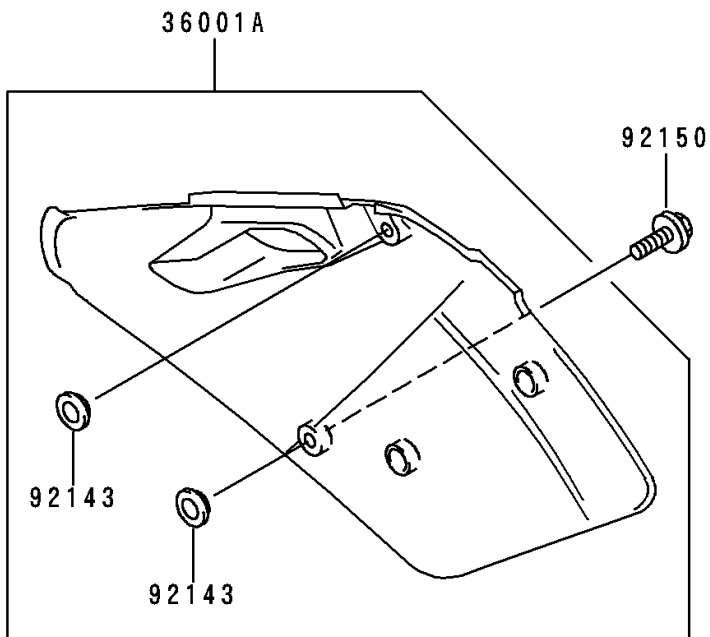

1995 KX™250 PARTS DIAGRAM

Side Covers

F2611

1995 KX™250 PARTS LIST

Side Covers

ITEM NAME	PART NUMBER	QUANTITY
COVER-SIDE,LH,P.WHITE (Ref # 36001)	36001-1538-6F	1
COVER-SIDE,RH,P.WHITE (Ref # 36001A)	36001-1539-6F	1
COLLAR (Ref # 92143)	92143-1196	1
BOLT,6X20 (Ref # 92150)	92150-1339	1