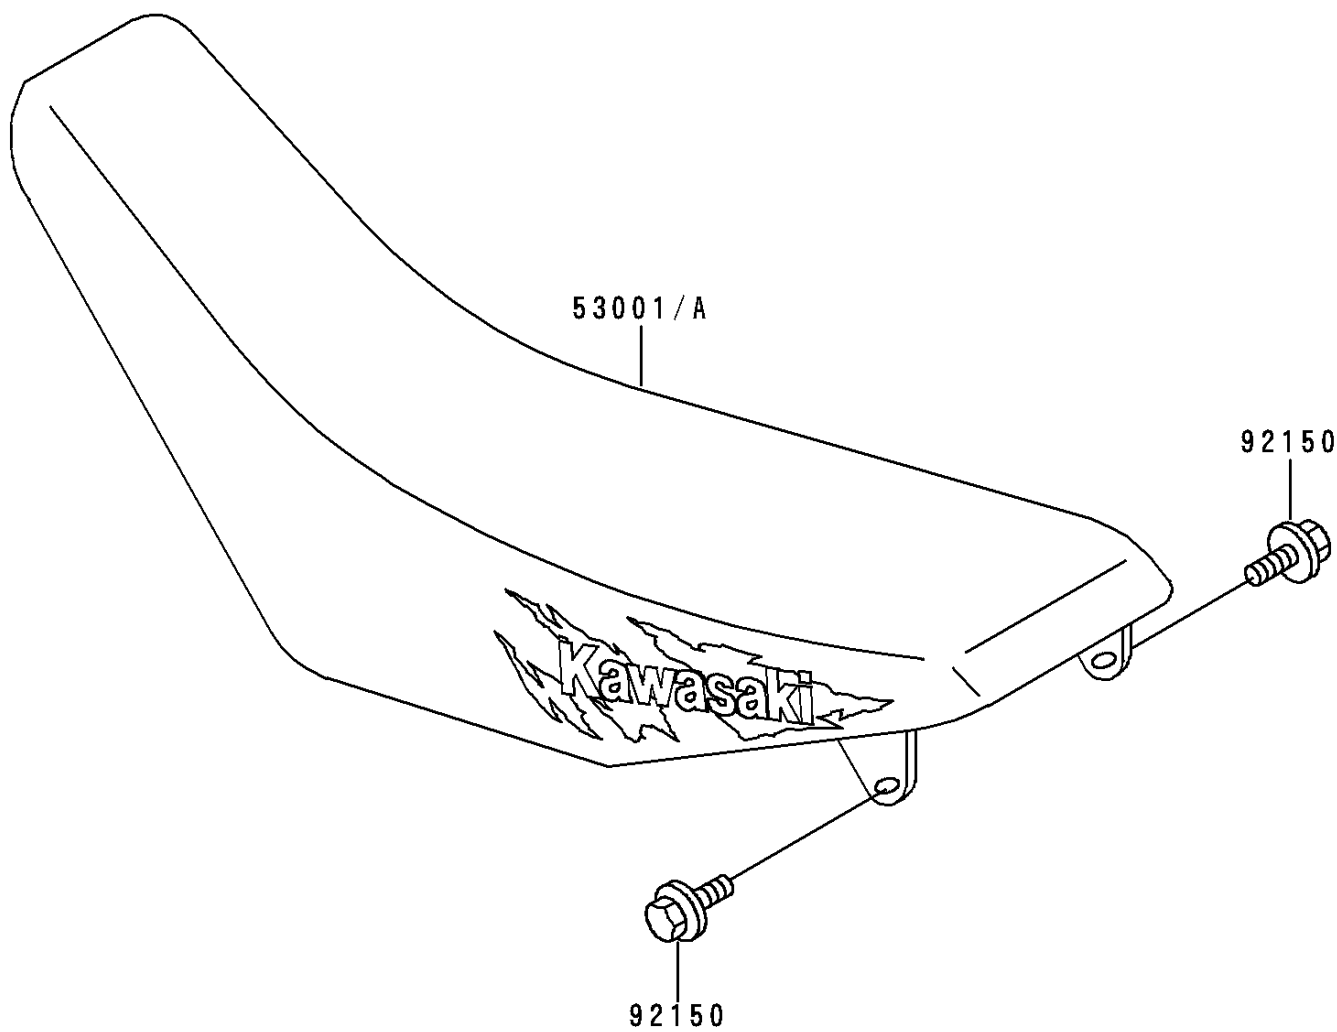

## 1995 KX™250 PARTS DIAGRAM

Seat

F 25 10

## 1995 KX™250 PARTS LIST

Seat

| ITEM NAME                                  | PART NUMBER   | QUANTITY |
|--|---------------|----------|
| SEAT-ASSY,HIGH HEIGHT,VIOLET (Ref # 53001) | 53001-1764-LW | 1        |
| SEAT-ASSY,LOW HEIGHT,VIOLET (Ref # 53001A) | 53001-1775-LW | 1        |
| BOLT,6X20 (Ref # 92150)                    | 92150-1339    | 1        |