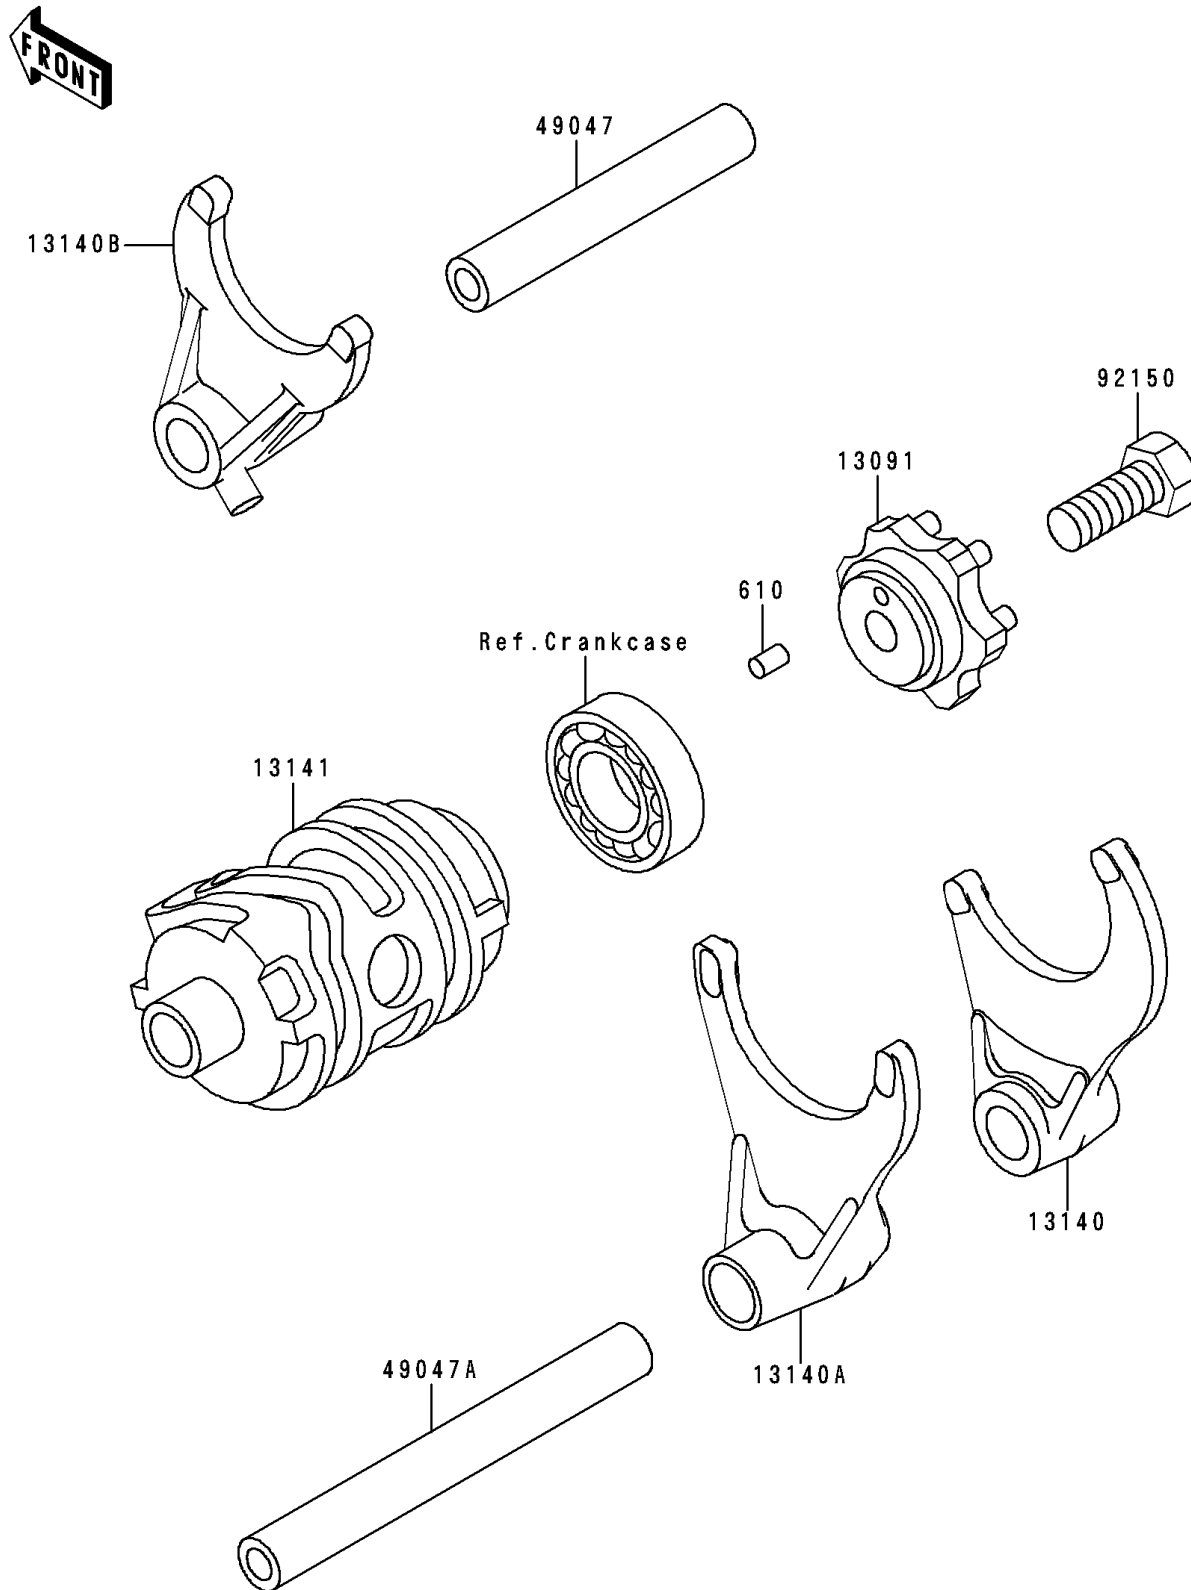

1995 KX™250 PARTS DIAGRAM

Gear Change Drum/Shift Fork(s)

E1362

1995 KX™250 PARTS LIST

Gear Change Drum/Shift Fork(s)

ITEM NAME	PART NUMBER	QUANTITY
ROLLER,4X8 (Ref # 610)	610A0408	1
HOLDER,CHANGE DRUM (Ref # 13091)	13091-1555	1
FORK-SHIFT (Ref # 13140)	13140-1204	1
FORK-SHIFT,2ND&3RD (Ref # 13140A)	13140-1205	1
FORK-SHIFT,4TH&TOP (Ref # 13140B)	13140-1225	1
DRUM-CHANGE (Ref # 13141)	13141-1174	1
ROD-SHIFT,5.9X10X64.5 (Ref # 49047)	49047-1063	1
ROD-SHIFT,5.9X10X90 (Ref # 49047A)	49047-1080	1
BOLT,8X18 (Ref # 92150)	92150-1490	1