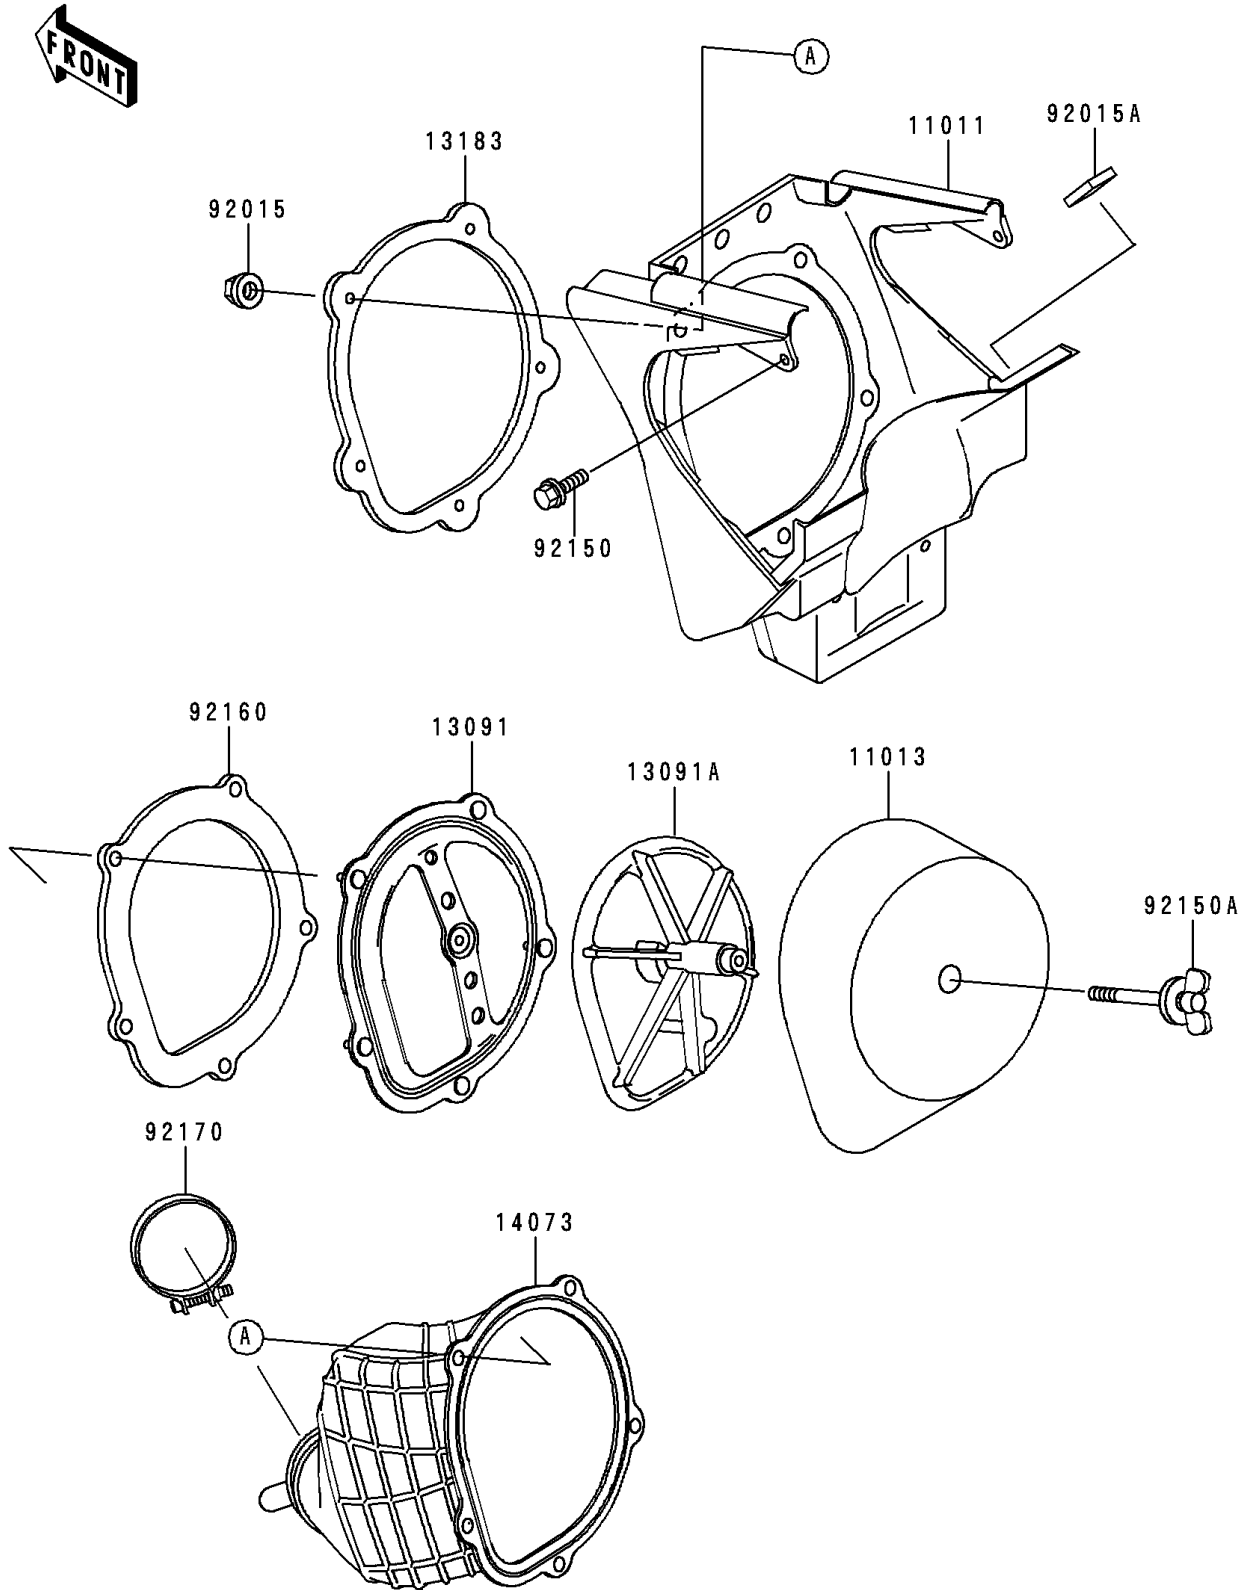

## 1995 KX™250 PARTS DIAGRAM

Air Cleaner

E1130

## 1995 KX™250 PARTS LIST

Air Cleaner

ITEM NAME	PART NUMBER	QUANTITY
CASE-AIR FILTER (Ref # 11011)	11011-1446-RG	1
ELEMENT-AIR FILTER (Ref # 11013)	11013-1203	1
HOLDER (Ref # 13091)	13091-1664	1
HOLDER,ELEMENT (Ref # 13091A)	13091-1708	1
PLATE,DUCT FITTING (Ref # 13183)	13183-1530	1
DUCT,AIR FILTER (Ref # 14073)	14073-1582	1
NUT,FLANGED,5MM (Ref # 92015)	92015-1259	1
NUT (Ref # 92015A)	92015-1918	1
BOLT,FLANGED,6X16 (Ref # 92150)	92150-1506	1
BOLT,WING (Ref # 92150A)	92150-1565	1
DAMPER,DUCT SEAL (Ref # 92160)	92160-1196	1
CLAMP,AIR FILTER (Ref # 92170)	92170-1464	1