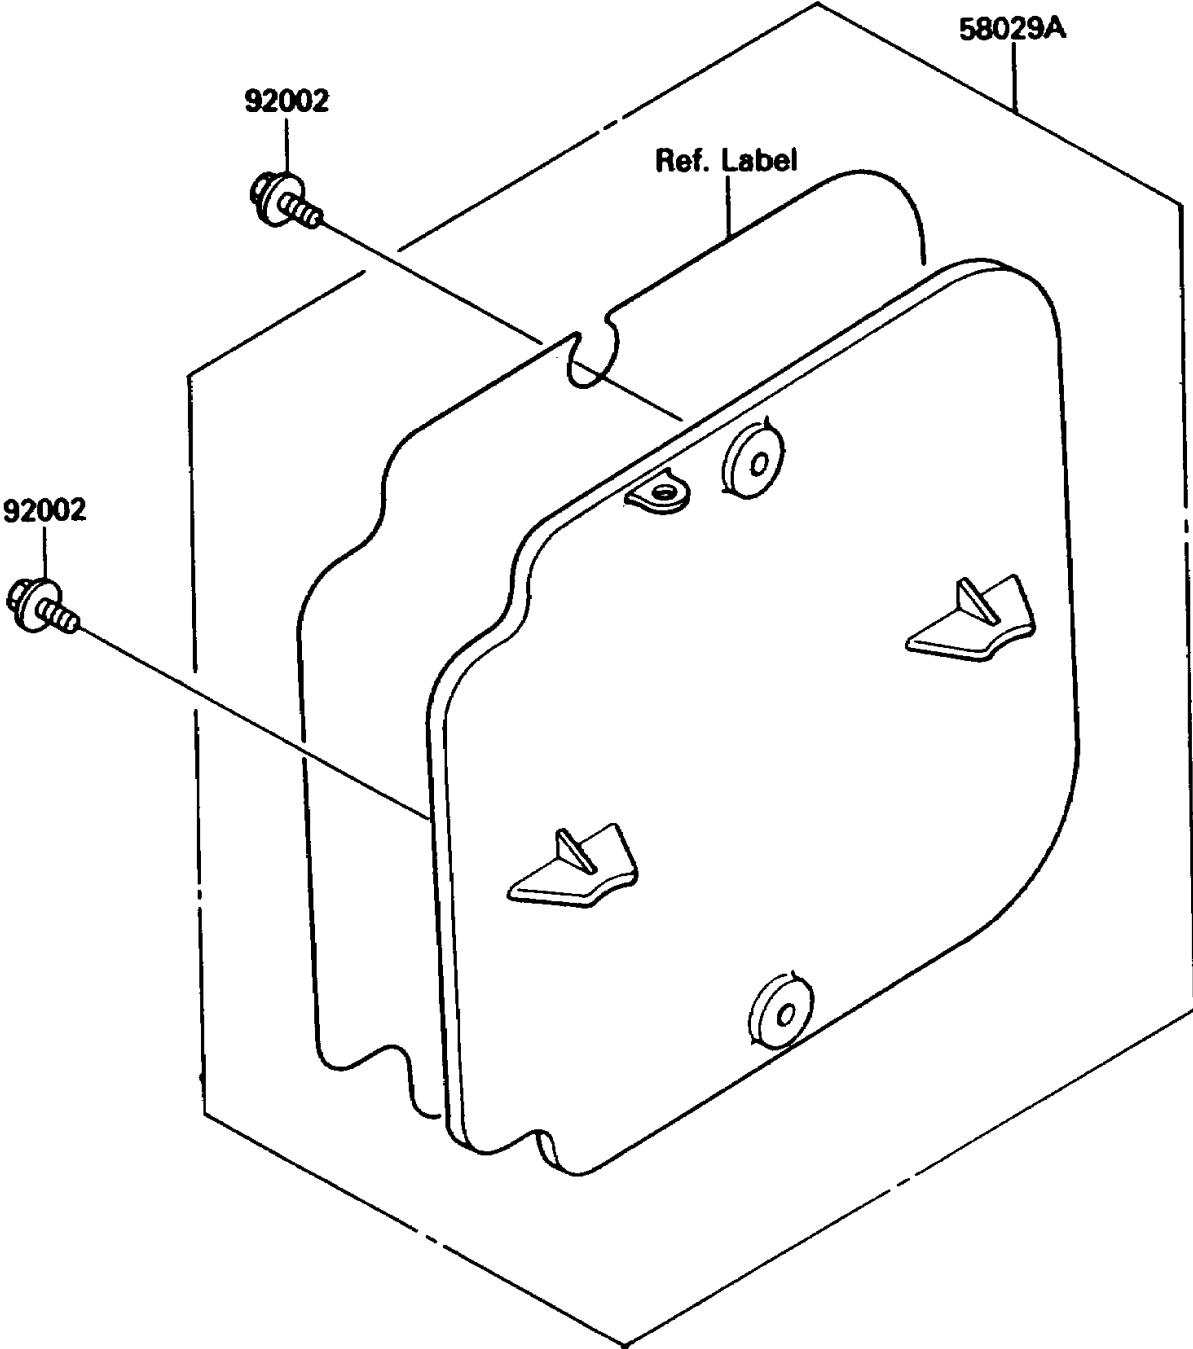

## 1989 KX™250 PARTS DIAGRAM

Accessory

(F2910 )

## 1989 KX™250 PARTS LIST

Accessory

ITEM NAME	PART NUMBER	QUANTITY
PLATE-NUMBER,L.GREEN (Ref # 58029A)	58029-5018-6W	1
BOLT,6X14 (Ref # 92002)	92002-1460	1