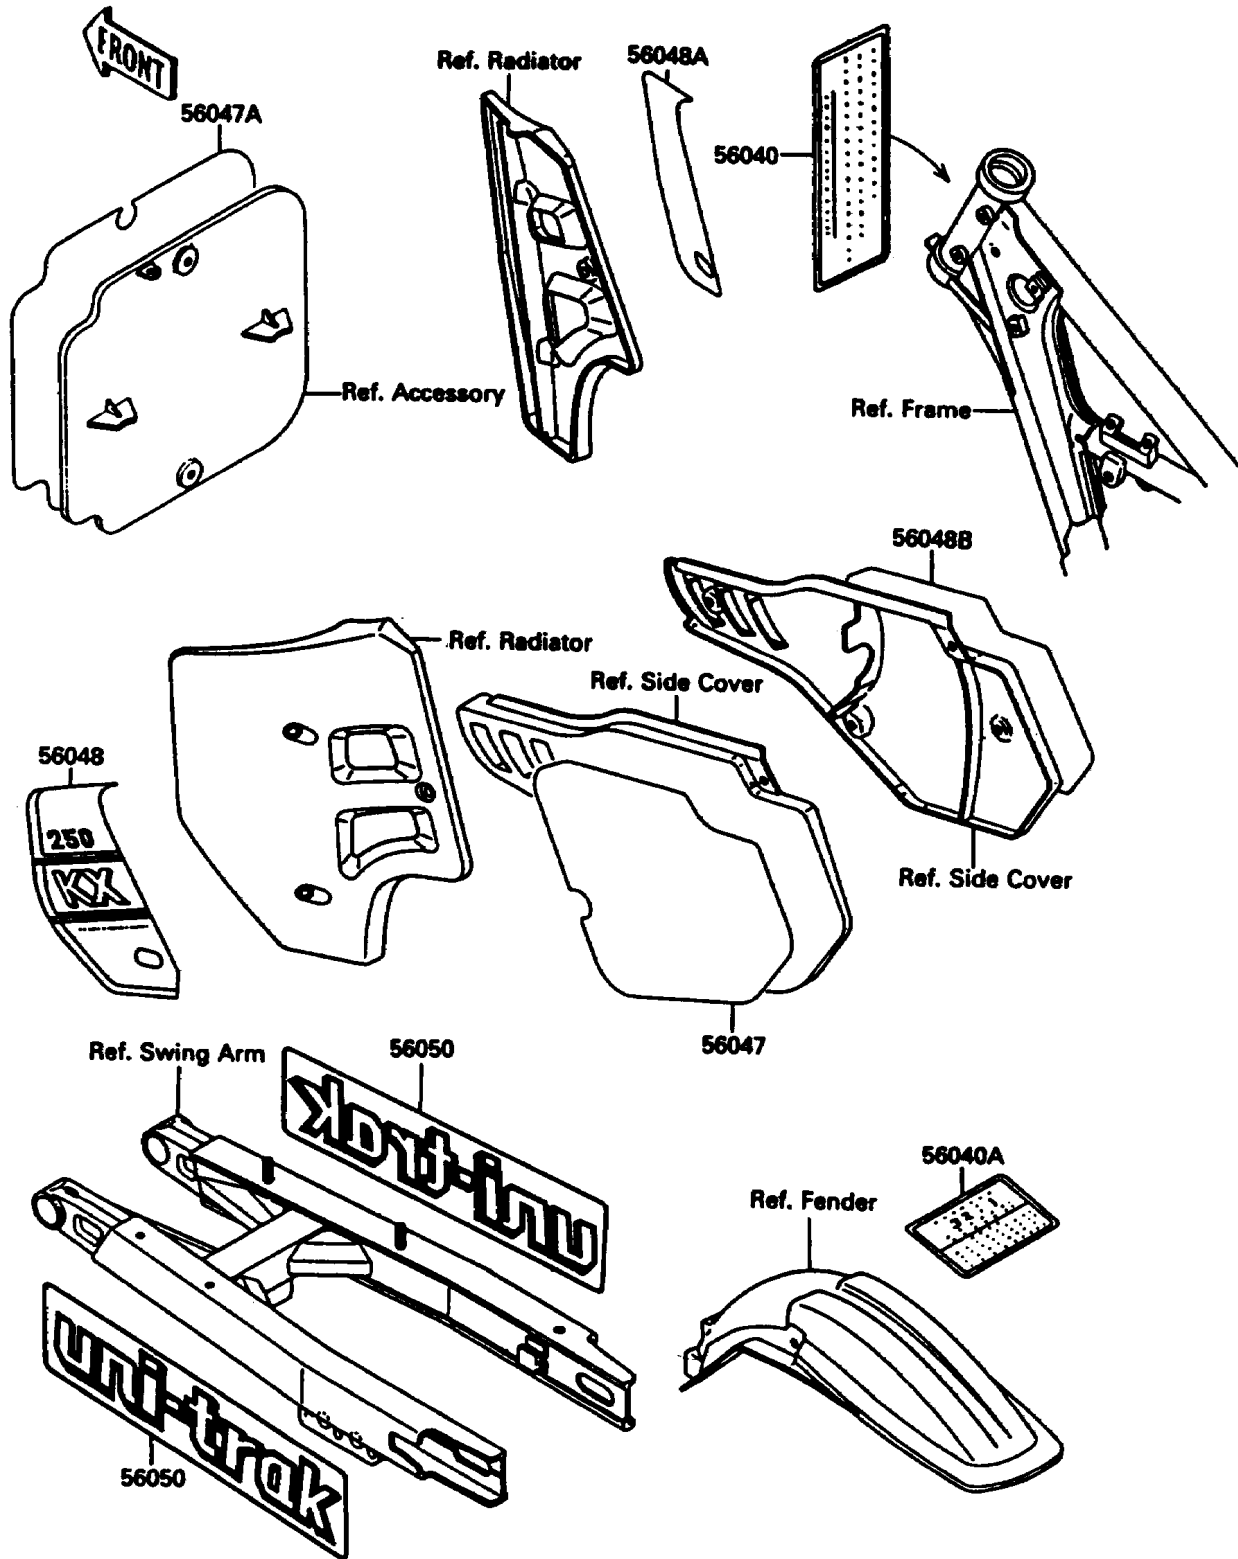

1989 KX™250 PARTS DIAGRAM

Labels

(F2860)

1989 KX™250 PARTS LIST

Labels

ITEM NAME	PART NUMBER	QUANTITY
LABEL-WARNING,NOISE (Ref # 56040)	56040-1101	1
LABEL-WARNING,GASOLINE/OIL (Ref # 56040A)	56040-1129	1
PATTERN,SIDE COVER,LH (Ref # 56047)	56047-1784	1
PATTERN,NUMBER PLATE (Ref # 56047A)	56047-1849	1
PATTERN,SHROUD,LH (Ref # 56048)	56048-1497	1
PATTERN,SHROUD,RH (Ref # 56048A)	56048-1498	1
PATTERN,SIDE COVER,RH (Ref # 56048B)	56048-1524	1
MARK,SWING ARM,UNI-TRAK (Ref # 56050)	56050-1185	1