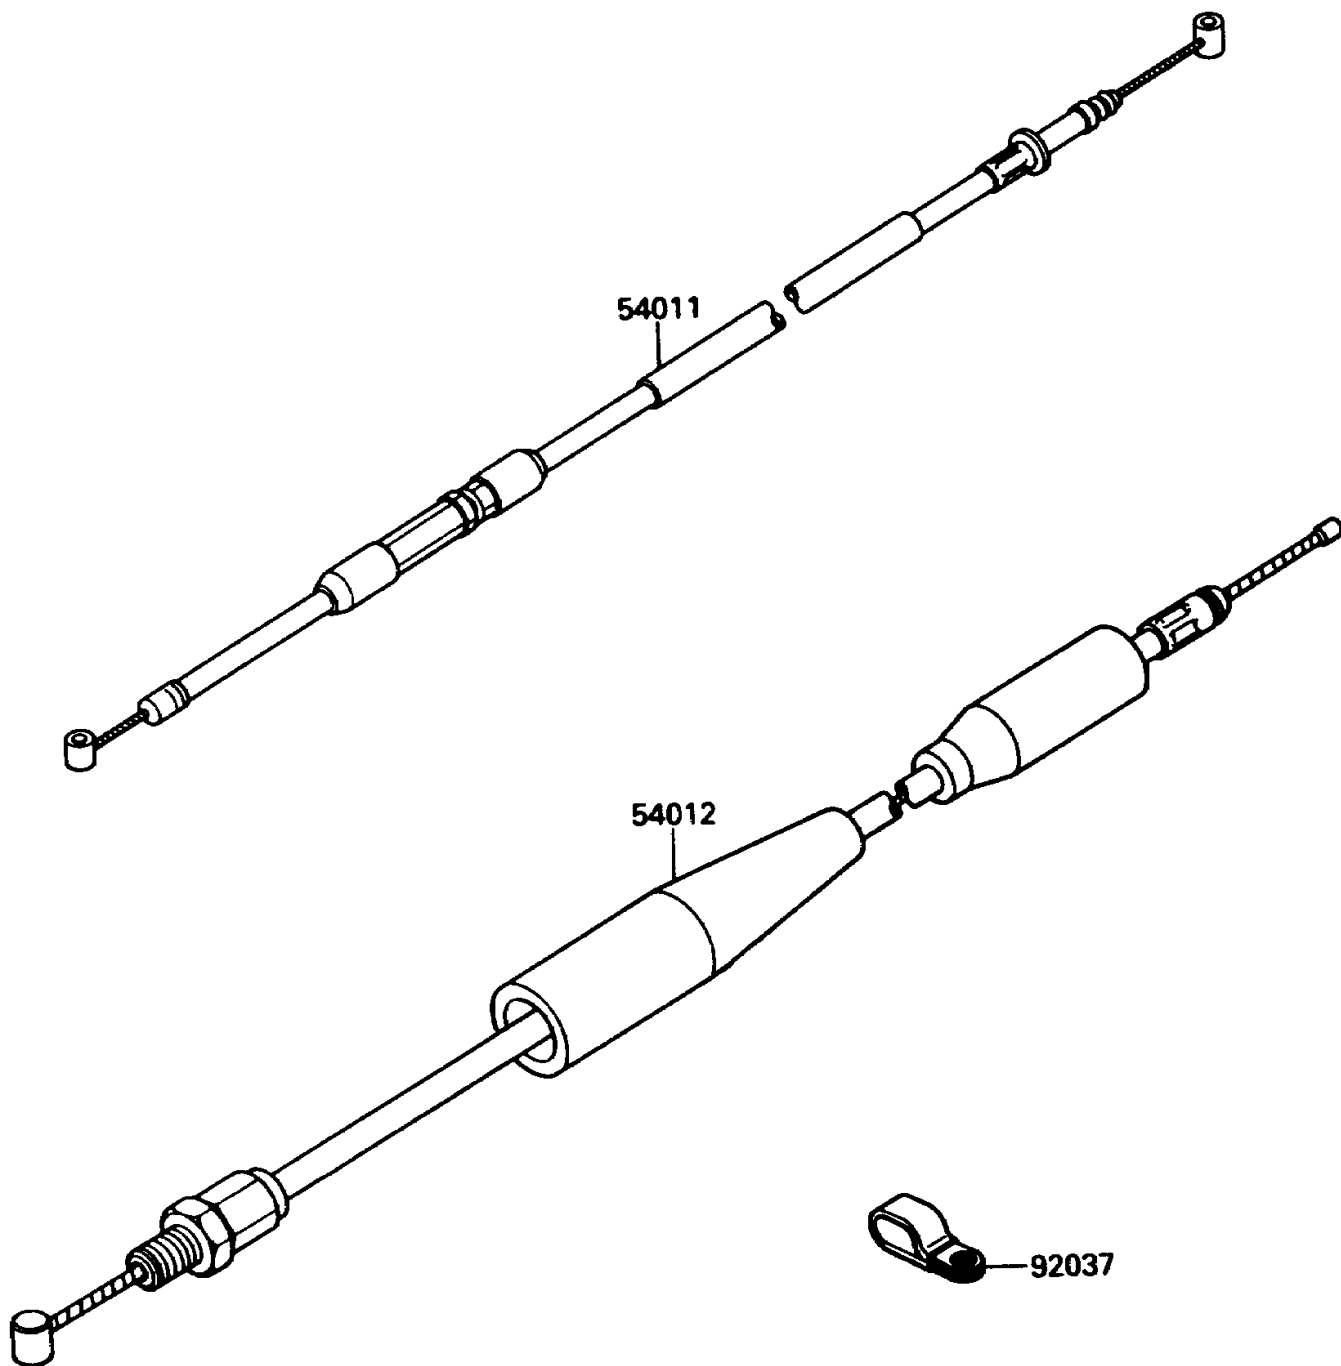

1989 KX™250 PARTS DIAGRAM

Cables

(F2540)

1989 KX™250 PARTS LIST

Cables

ITEM NAME	PART NUMBER	QUANTITY
CABLE-CLUTCH (Ref # 54011)	54011-1264	1
CABLE-THROTTLE (Ref # 54012)	54012-1341	1
CLAMP (Ref # 92037)	92037-1608	1