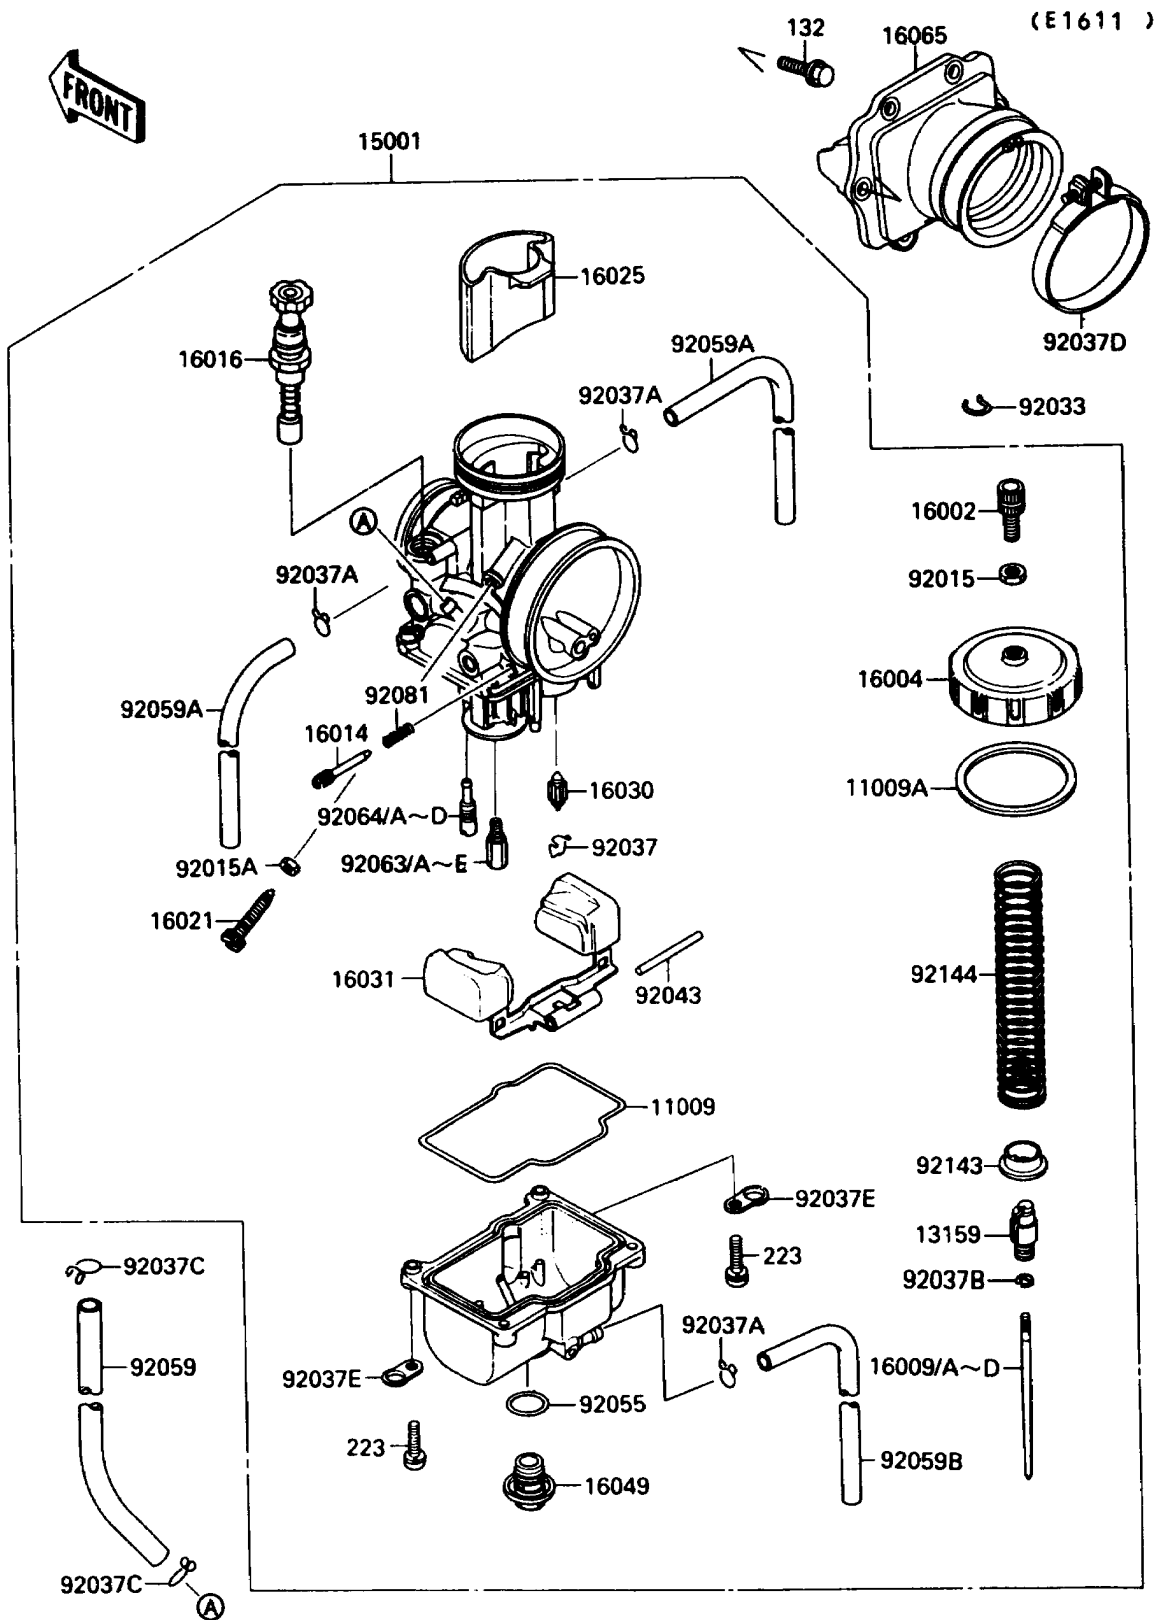

## 1989 KX™250 PARTS LIST

Carburetor

ITEM NAME	PART NUMBER	QUANTITY
GASKET,FLOAT CHAMBER (Ref # 11009)	11009-1716	1
GASKET,CHAMBER CAP (Ref # 11009A)	11009-1717	1
CONNECTOR,THROTTLE CABLE (Ref # 13159)	13159-1060	1
CARBURETOR-ASSY (Ref # 15001)	15001-1464	1
ADJUSTER-CABLE (Ref # 16002)	16002-1056	1
CAP-CHAMBER,MIXING (Ref # 16004)	16004-1061	1
NEEDLE-JET,R1366J (Ref # 16009)	16009-1406	1
NEEDLE-JET,R1367J (Ref # 16009A)	16009-1407	1
NEEDLE-JET,R1368J (Ref # 16009B)	16009-1408	1
NEEDLE-JET,R1369J (Ref # 16009C)	16009-1409	1
NEEDLE-JET,R1370J (Ref # 16009D)	16009-1410	1
SCREW-PILOT AIR (Ref # 16014)	16014-1058	1
PLUNGER,STARTER (Ref # 16016)	16016-1075	1
SCREW-THROTTLE STOP (Ref # 16021)	16021-1124	1
VALVE-THROTTLE,CA7 (Ref # 16025)	16025-1151	1
VALVE-FLOAT (Ref # 16030)	16030-1057	1
FLOAT (Ref # 16031)	16031-1067	1
COVER-MAIN JET (Ref # 16049)	16049-1051	1
HOLDER-CARBURETOR (Ref # 16065)	16065-1168	1
NUT,CABLE ADJUST LOCK (Ref # 92015)	92015-1574	1
NUT,THROTTLE STOP SCREW (Ref # 92015A)	92015-1707	1
RING-SNAP (Ref # 92033)	92036-018	1
CLAMP,FLOAT VALVE (Ref # 92037)	16044-007	1
CLAMP,TUBE (Ref # 92037A)	92037-1396	1
CLAMP,JET NEEDLE (Ref # 92037B)	92037-1401	1
CLAMP,TUBE (Ref # 92037C)	92037-147	1
CLAMP,55MM (Ref # 92037D)	92037-1486	1
CLAMP,HOSE (Ref # 92037E)	92037-1969	1
PIN,FLOAT (Ref # 92043)	92043-1207	1