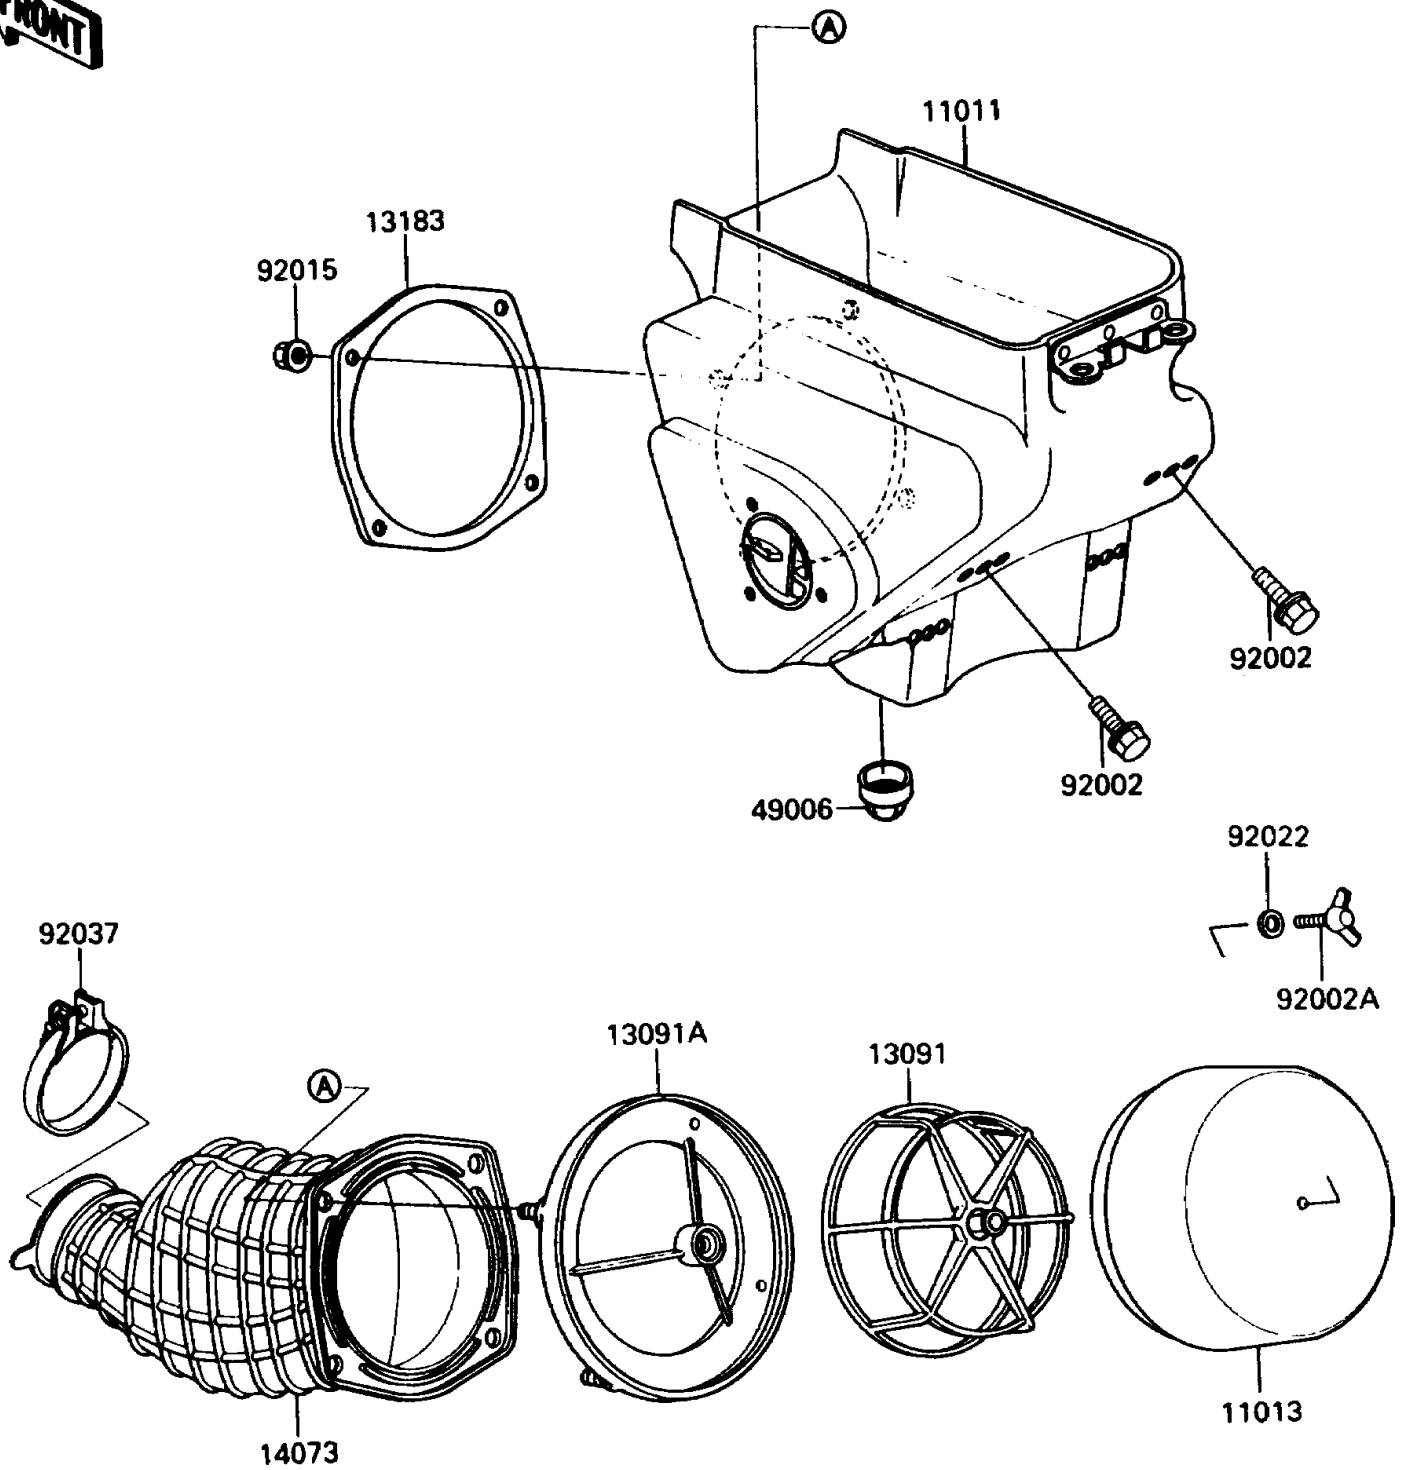

1989 KX™250 PARTS DIAGRAM

Air Cleaner

(E1130)

1989 KX™250 PARTS LIST

Air Cleaner

ITEM NAME	PART NUMBER	QUANTITY
CASE-AIR FILTER (Ref # 11011)	11011-1304	1
ELEMENT-AIR FILTER (Ref # 11013)	11013-1150	1
HOLDER,ELEMENT (Ref # 13091)	13091-1454	1
HOLDER (Ref # 13091A)	13091-1594	1
PLATE,DUCT FITTING (Ref # 13183)	13183-1046	1
DUCT,AIR FILTER (Ref # 14073)	14073-1373	1
BOOT (Ref # 49006)	49006-1248	1
BOLT,6X16 (Ref # 92002)	92002-1461	1
BOLT,WING (Ref # 92002A)	92002-1719	1
NUT,FLANGED,5MM (Ref # 92015)	92015-1259	1
WASHER,6.5X20X1.6 (Ref # 92022)	92022-125	1
CLAMP,AIR FILTER (Ref # 92037)	92037-1409	1