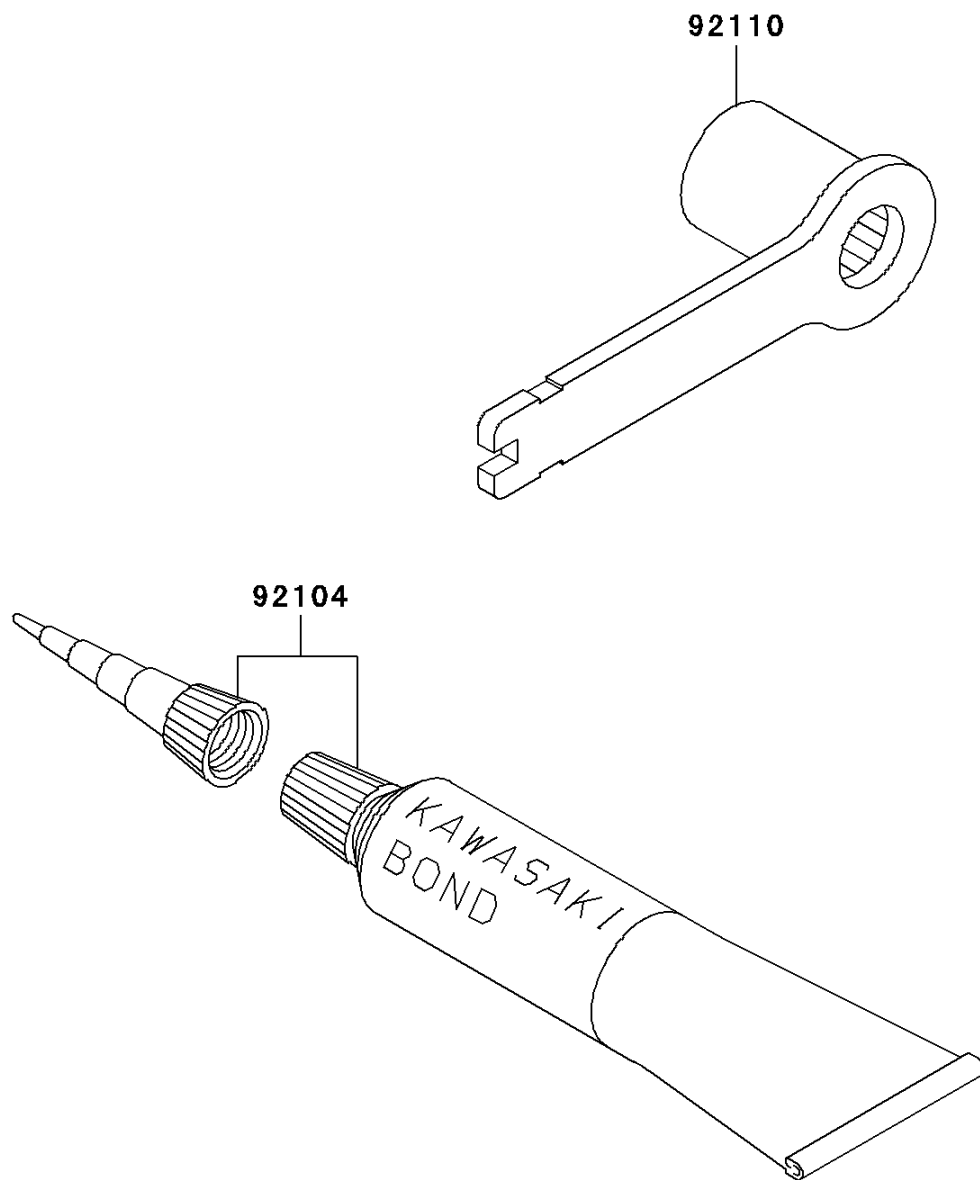

2002 KX™125 PARTS DIAGRAM

Owner's Tools

F2810

2002 KX™125 PARTS LIST

Owner's Tools

ITEM NAME	PART NUMBER	QUANTITY
GASKET-LIQUID,TUBE,100G,SILVER (Ref # 92104)	92104-002	1
TOOL-WRENCH,BOX,21MM&SPOKE (Ref # 92110)	92110-1200	1