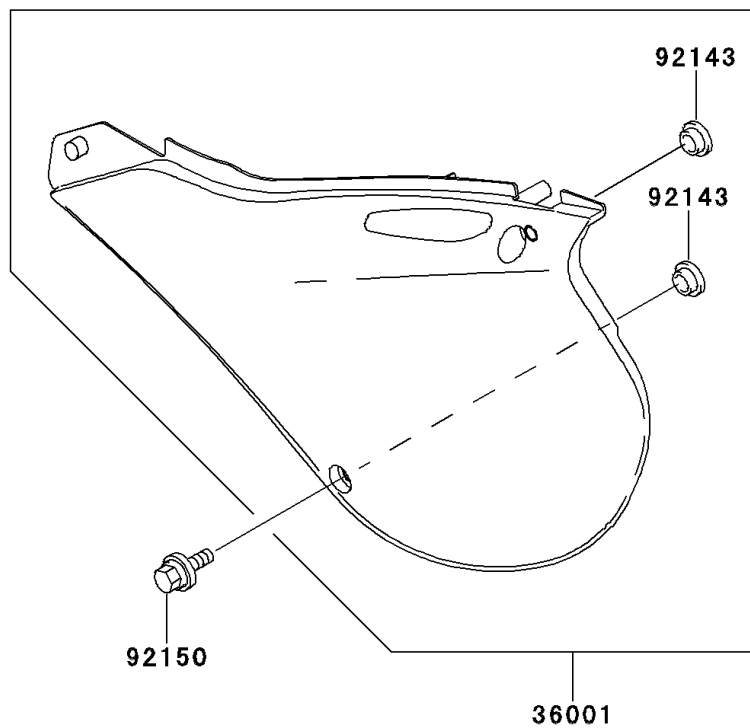

2001 KX™125 PARTS DIAGRAM

Side Covers

F2611

2001 KX™125 PARTS LIST

Side Covers

ITEM NAME	PART NUMBER	QUANTITY
COVER-SIDE,LH,P.WHITE (Ref # 36001)	36001-1627-6F	1
COVER-SIDE,RH,P.WHITE (Ref # 36001A)	36001-1628-6F	1
COLLAR (Ref # 92143)	92143-1196	1
BOLT,6X20 (Ref # 92150)	92150-1339	1
DAMPER (Ref # 92160)	92160-1994	1