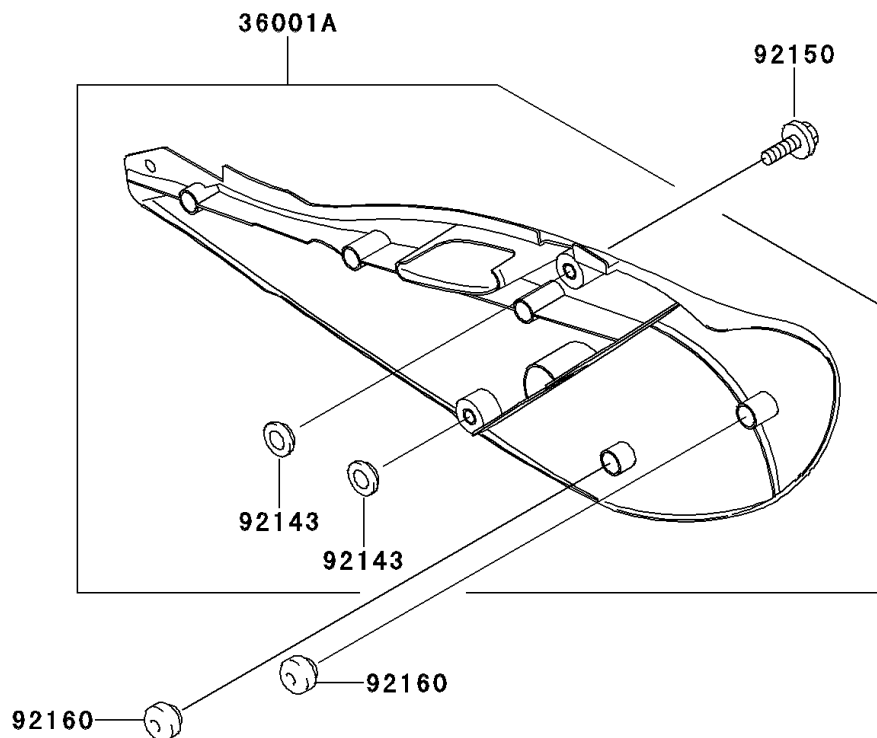

2001 KX™125 PARTS DIAGRAM

Side Covers

F2611

2001 KX™125 PARTS LIST

Side Covers

ITEM NAME	PART NUMBER	QUANTITY
COVER-SIDE,LH,P.WHITE (Ref # 36001)	36001-1627-6F	1
COVER-SIDE,RH,P.WHITE (Ref # 36001A)	36001-1628-6F	1
COLLAR (Ref # 92143)	92143-1196	1
BOLT,6X20 (Ref # 92150)	92150-1339	1
DAMPER (Ref # 92160)	92160-1994	1