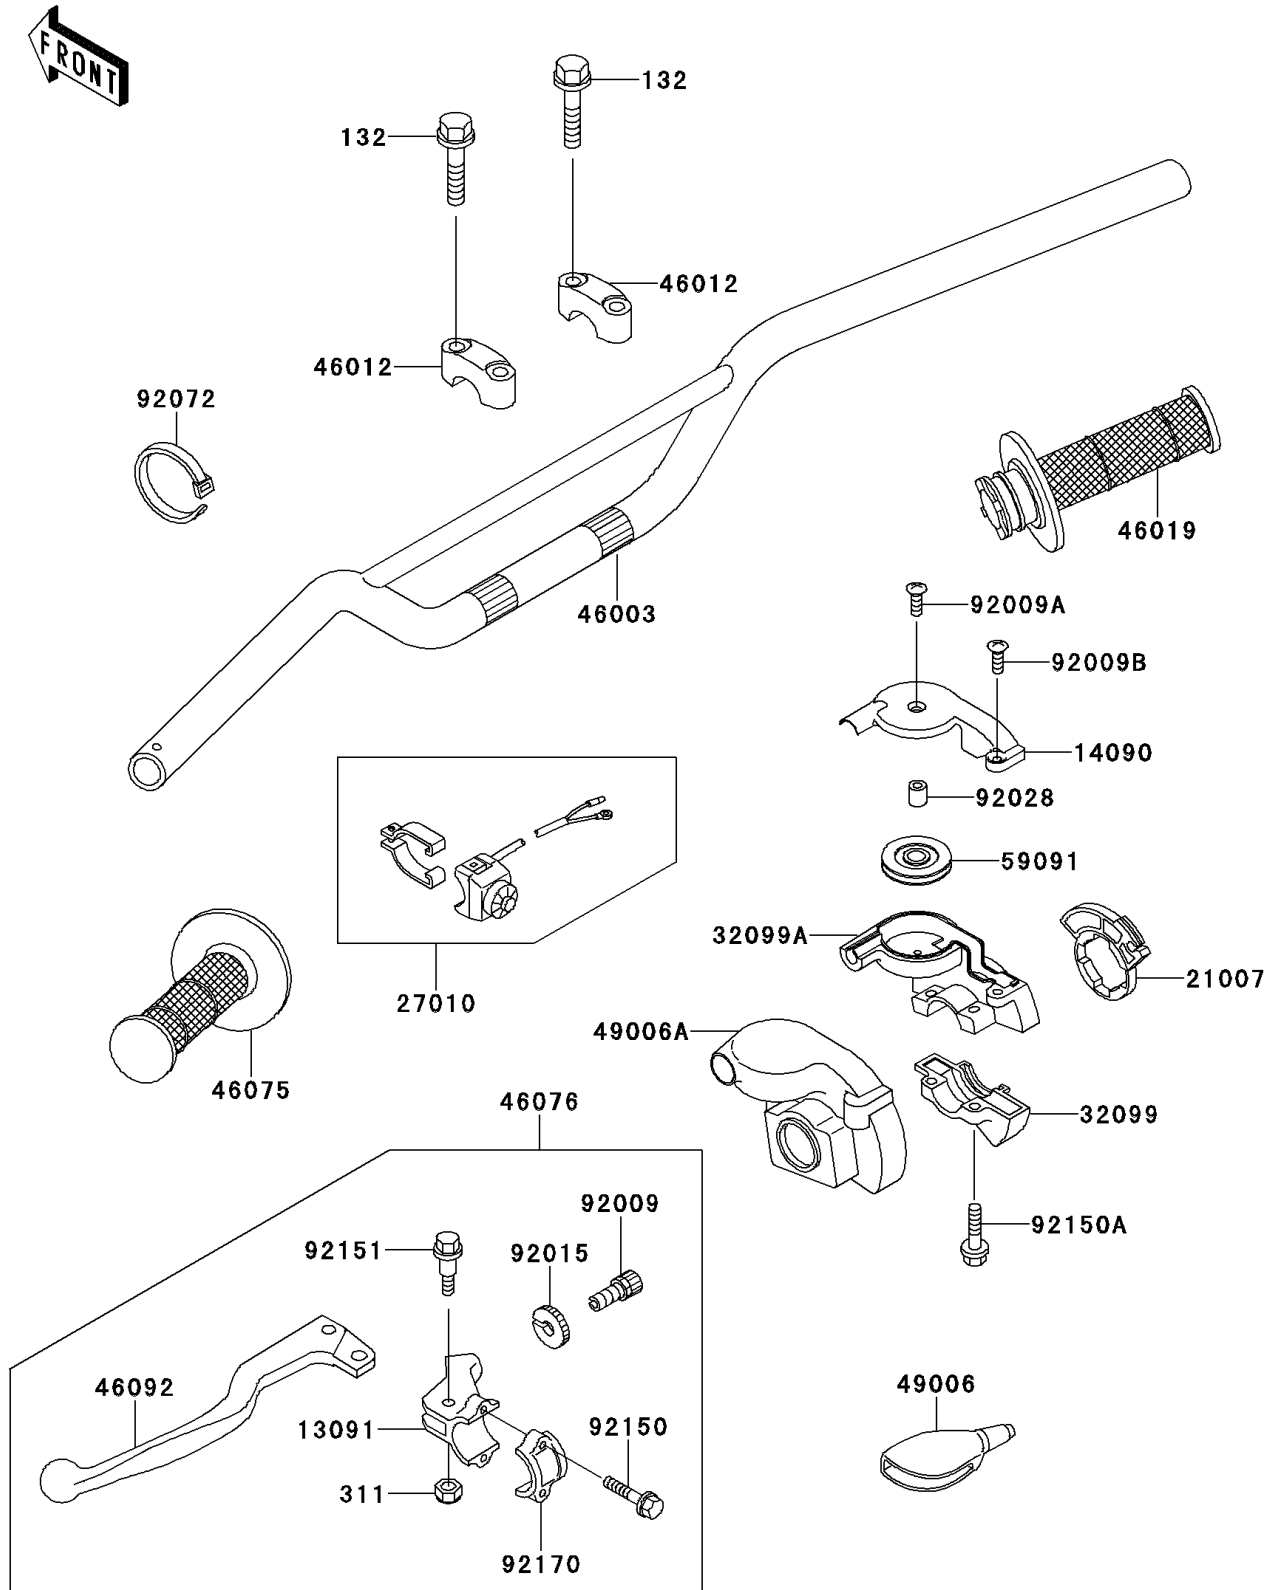

2001 KX™125 PARTS DIAGRAM

Handlebar

F2310

2001 KX™125 PARTS LIST

Handlebar

ITEM NAME	PART NUMBER	QUANTITY
BOLT-FLANGED-SMALL (Ref # 132)	132G0830	1
NUT-HEX (Ref # 311)	311B0500	1
HOLDER,CLUTCH LEVER (Ref # 13091)	13091-1728	1
COVER,THROTTLE CASE,UPP (Ref # 14090)	14090-1161	1
ROTOR,THROTTLE (Ref # 21007)	21007-1242	1
SWITCH,ENGINE STOP (Ref # 27010)	27010-1350	1
CASE,THROTTLE,LWR (Ref # 32099)	32099-1138	1
CASE,THROTTLE,UPP (Ref # 32099A)	32099-1168	1
HANDLE,L.GREEN (Ref # 46003)	46003-1531-CC	1
HOLDER-HANDLE,UPP (Ref # 46012)	46012-1191	1
GRIP-ASSY,THROTTLE (Ref # 46019)	46019-1111	1
GRIP,LH (Ref # 46075)	46075-1179	1
LEVER-ASSY-GRIP,CLUTCH (Ref # 46076)	46076-1202	1
LEVER-GRIP,CLUTCH (Ref # 46092)	46092-1165	1
BOOT,LEVER HOLDER (Ref # 49006)	49006-1017	1
BOOT,THROTTLE (Ref # 49006A)	49006-1301	1
PULLEY,THROTTLE (Ref # 59091)	59091-1102	1
SCREW,CABLE ADJUST,8MM (Ref # 92009)	92009-1435	1
SCREW (Ref # 92009A)	92009-1674	1
SCREW (Ref # 92009B)	92009-1675	1
NUT,CABLE ADJUST LOCK,8MM (Ref # 92015)	92015-1596	1
BUSHING,THROTTLE CASE (Ref # 92028)	92028-1658	1
BAND,L=123 (Ref # 92072)	92072-030	1
BOLT (Ref # 92150)	92150-1474	1
BOLT (Ref # 92150A)	92150-1559	1
BOLT,LEVER SET,5MM (Ref # 92151)	92151-1103	1
CLAMP,LEVER HOLDER (Ref # 92170)	92170-1226	1