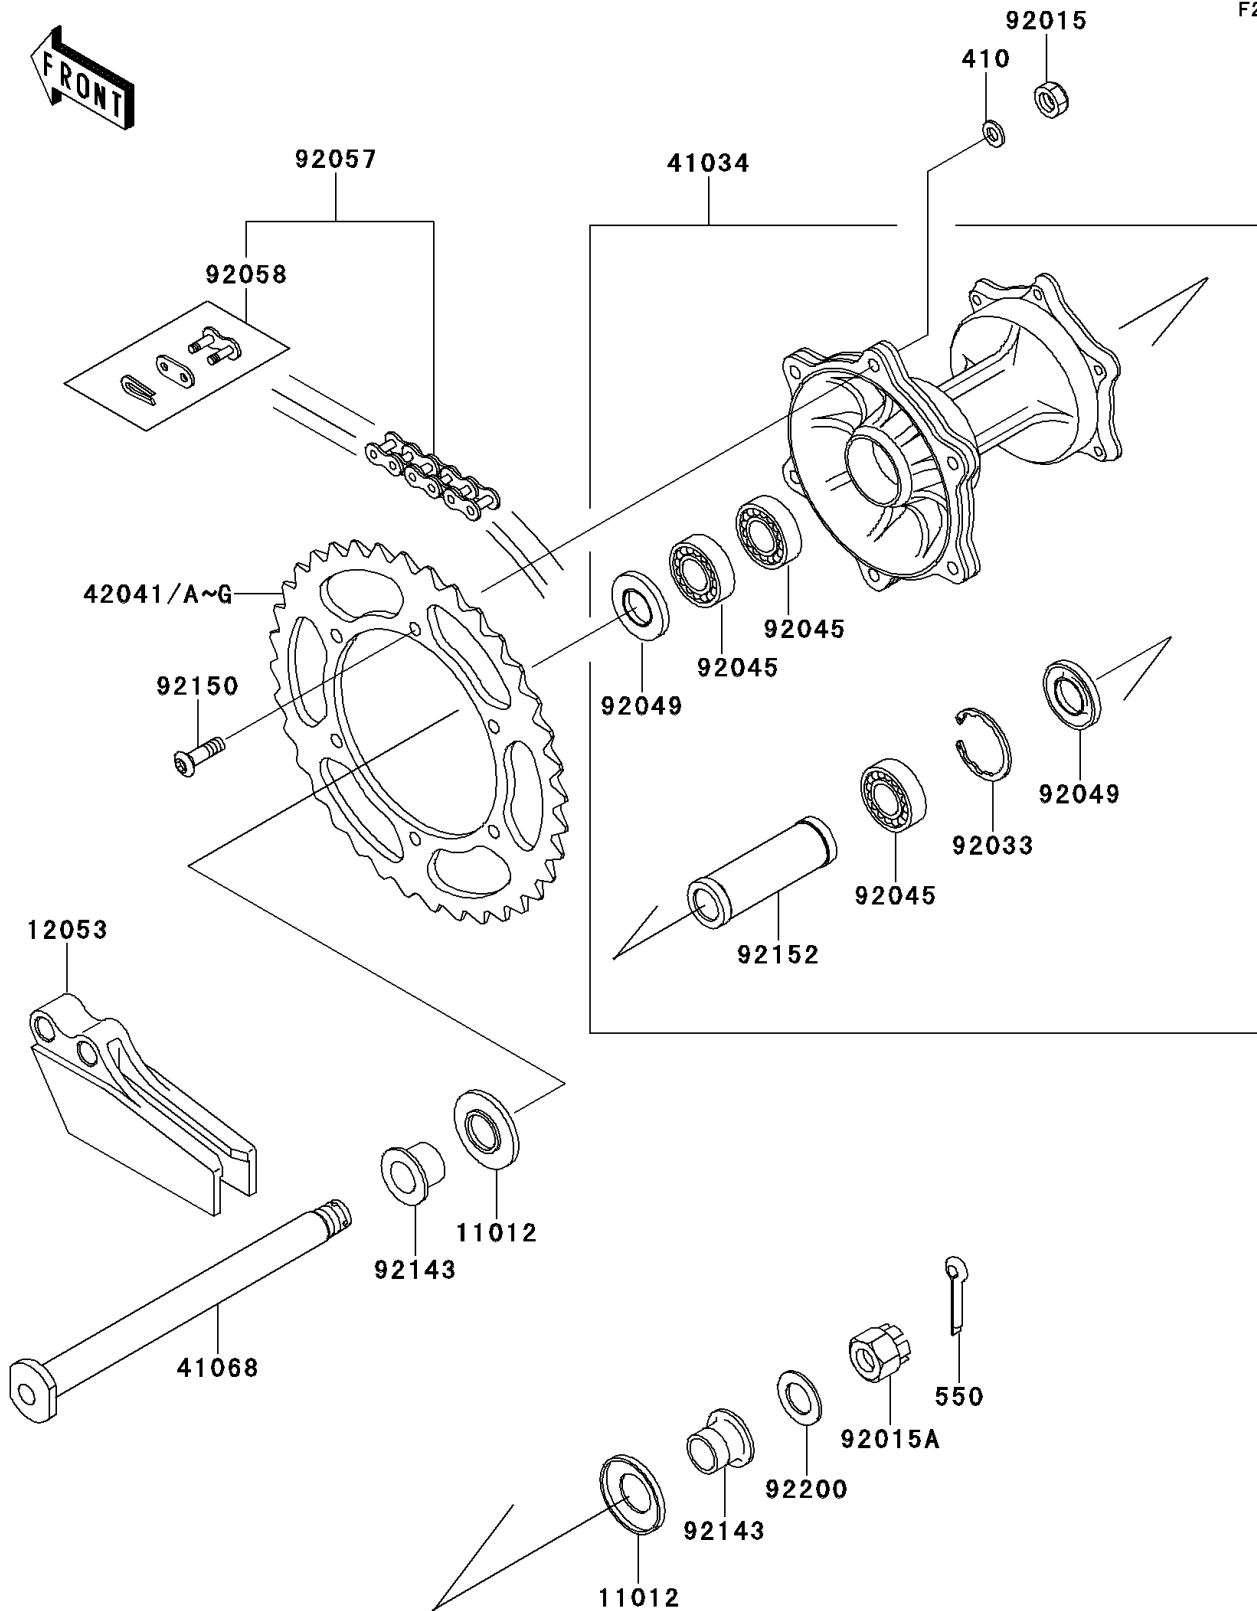

2001 KX™125 PARTS DIAGRAM

Rear Hub

F2240

2001 KX™125 PARTS LIST

Rear Hub

ITEM NAME	PART NUMBER	QUANTITY
WASHER-PLAIN-SMALL,8MM (Ref # 410)	410B0800	1
PIN-COTTER,3.0X25 (Ref # 550)	550D3025	1
CAP,AXLE (Ref # 11012)	11012-1581	1
GUIDE-CHAIN,DRIVE,RR (Ref # 12053)	12053-1376	1
DRUM-ASSY,REAR BRAKE (Ref # 41034)	41034-1301	1
AXLE,RR (Ref # 41068)	41068-1343	1
SPROCKET-HUB,48T (Ref # 42041)	42041-1383	1
SPROCKET-HUB,49T (Ref # 42041A)	42041-1384	1
SPROCKET-HUB,50T (Ref # 42041B)	42041-1408	1
SPROCKET-HUB,47T,AL (Ref # 42041C)	42041-1447	1
SPROCKET-HUB,48T,AL (Ref # 42041D)	42041-1448	1
SPROCKET-HUB,49T,AL (Ref # 42041E)	42041-1449	1
SPROCKET-HUB,50T,AL (Ref # 42041F)	42041-1450	1
SPROCKET-HUB,51T,AL (Ref # 42041G)	42041-1451	1
NUT,8MM (Ref # 92015)	92015-1432	1
NUT,CASTLE,18MM (Ref # 92015A)	92015-1885	1
RING-SNAP,42MM (Ref # 92033)	92033-1041	1
BEARING-BALL,6004X8JRLLX2/3A (Ref # 92045)	92045-1239	1
SEAL-OIL,MHSA25 42 6 (Ref # 92049)	92049-1314	1
CHAIN,DRIVE,DID520DMAX110L (Ref # 92057)	92057-1458	1
JOINT-CHAIN,DRIVE (Ref # 92058)	92058-1074	1
COLLAR,RR AXLE,L=20 (Ref # 92143)	92143-1905	1
BOLT,SOCKET,8X28 (Ref # 92150)	92150-1978	1
COLLAR,RR BRAKE DRUM,L=93 (Ref # 92152)	92152-1144	1
WASHER,18.5X32X2.3 (Ref # 92200)	92200-1149	1