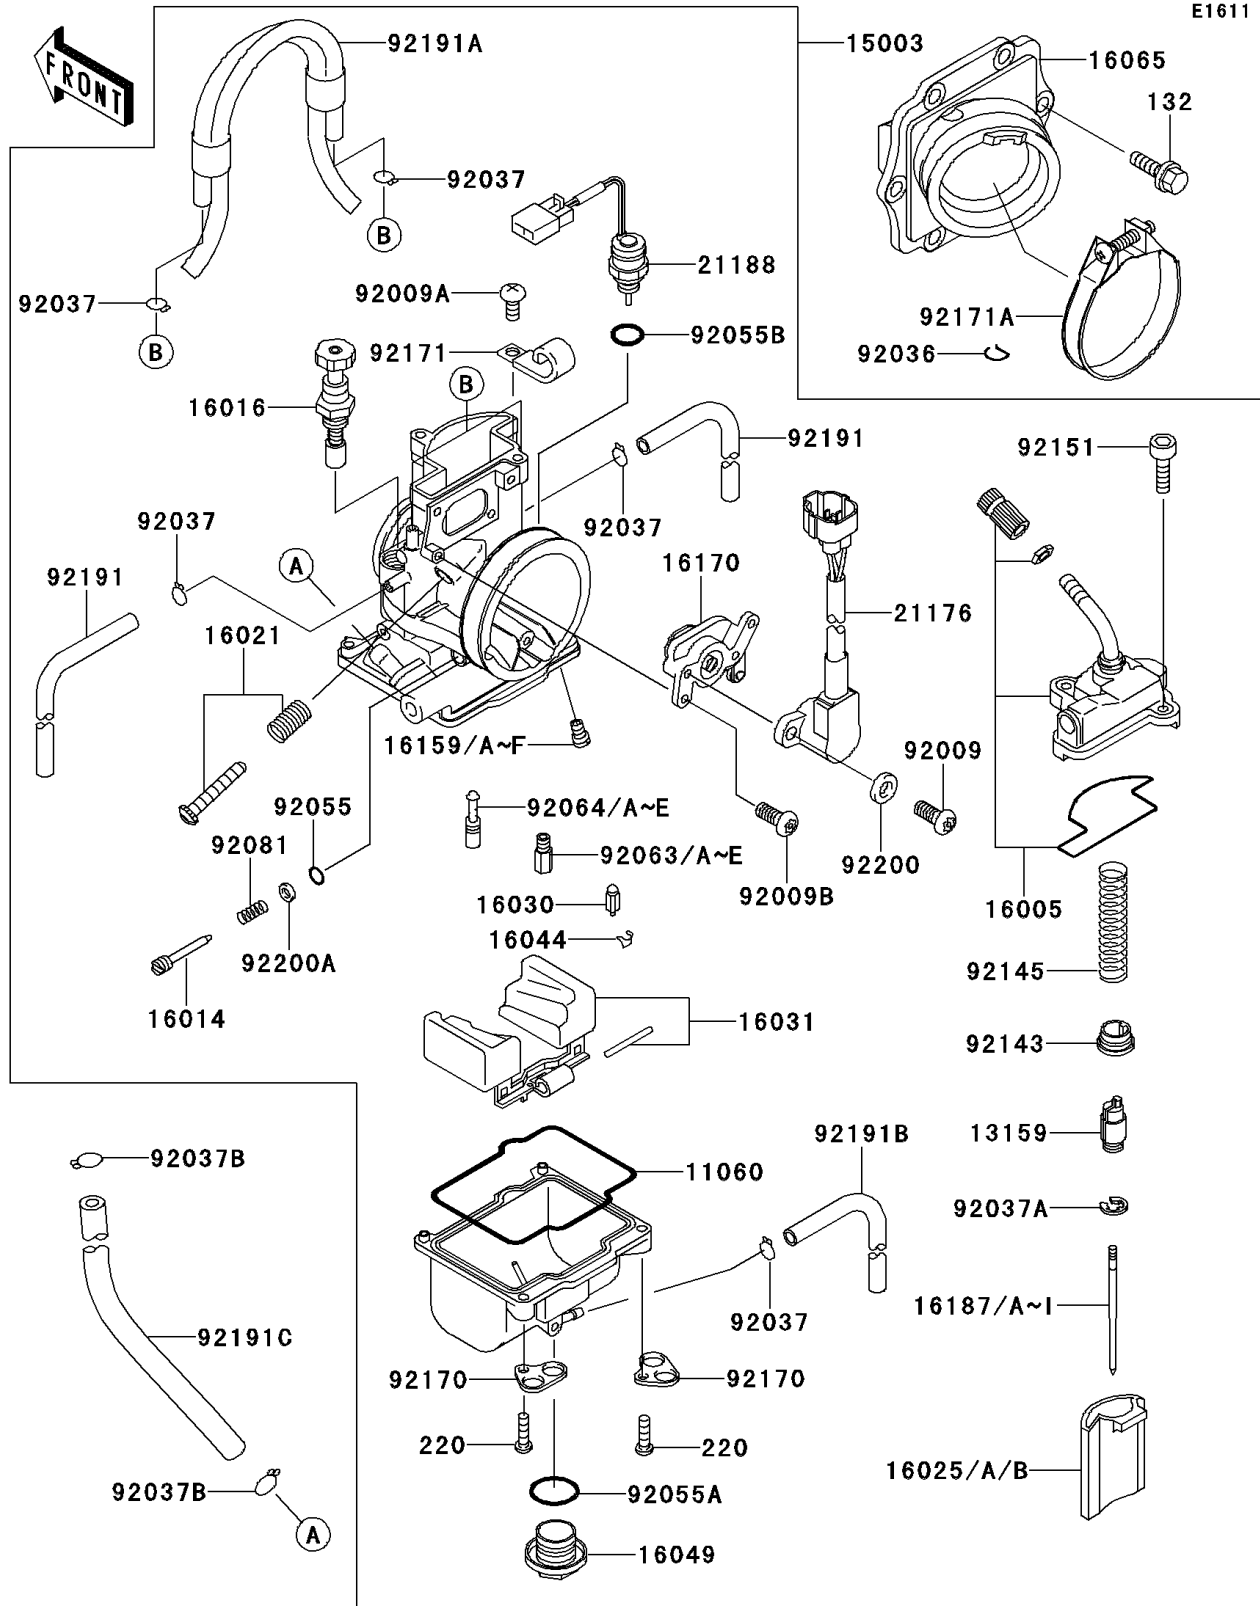

2000 KX™125 PARTS DIAGRAM

Carburetor

E1611