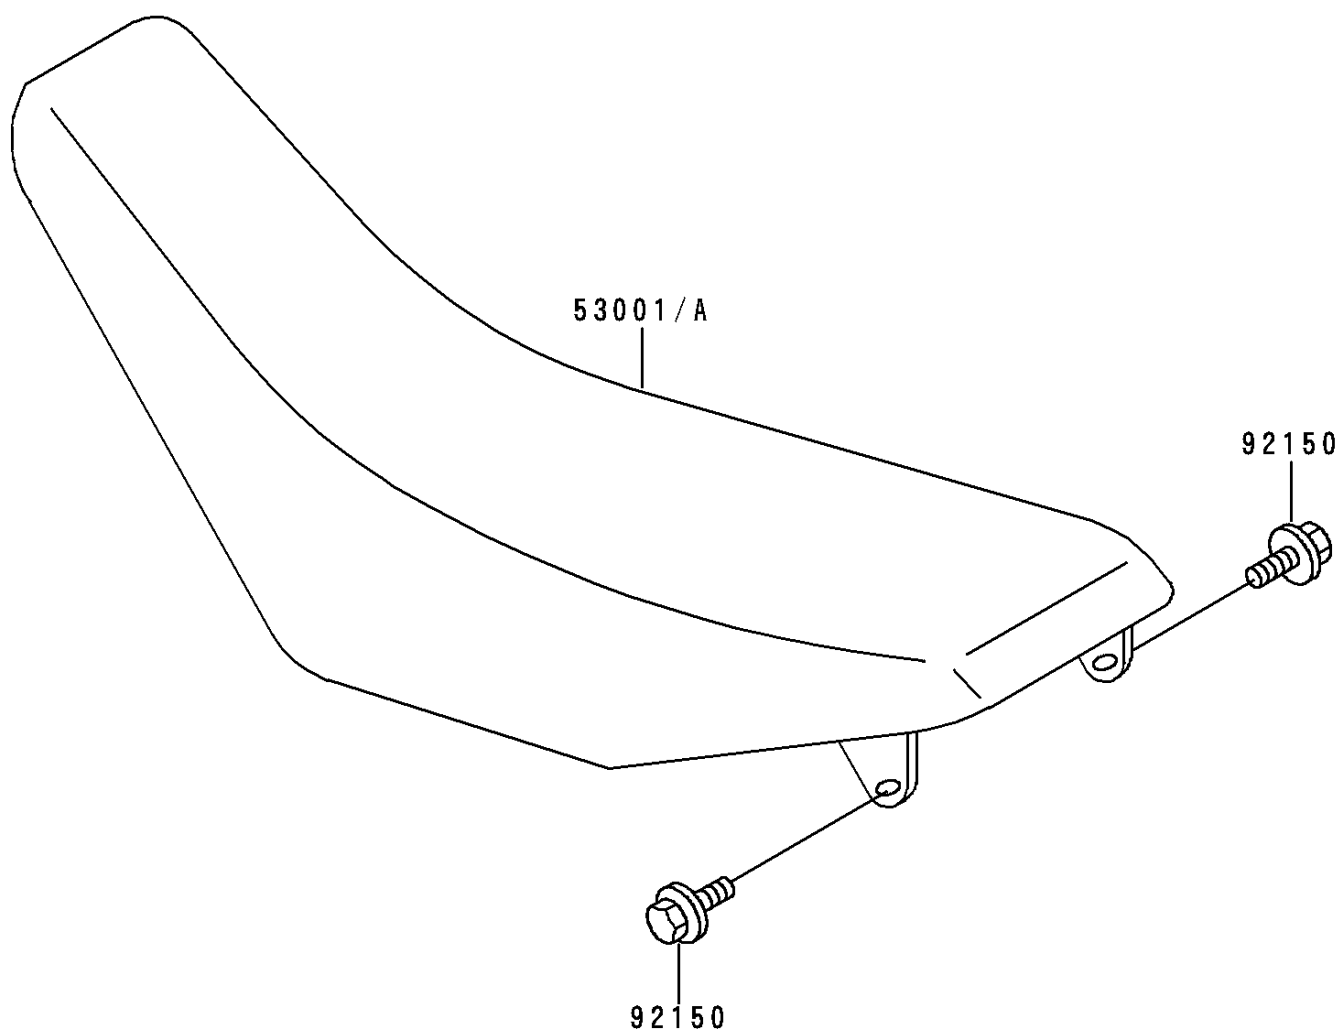

## 1996 KX™125 PARTS DIAGRAM

Seat

F 2 5 1 0

## 1996 KX™125 PARTS LIST

Seat

ITEM NAME	PART NUMBER	QUANTITY
SEAT-ASSY,LOW HEIGHT,J.VIOLET (Ref # 53001)	53001-1789-LW	1
SEAT-ASSY,HIGH HEIGHT,J.VIOLET (Ref # 53001A)	53001-1790-LW	1
BOLT,6X20 (Ref # 92150)	92150-1339	1