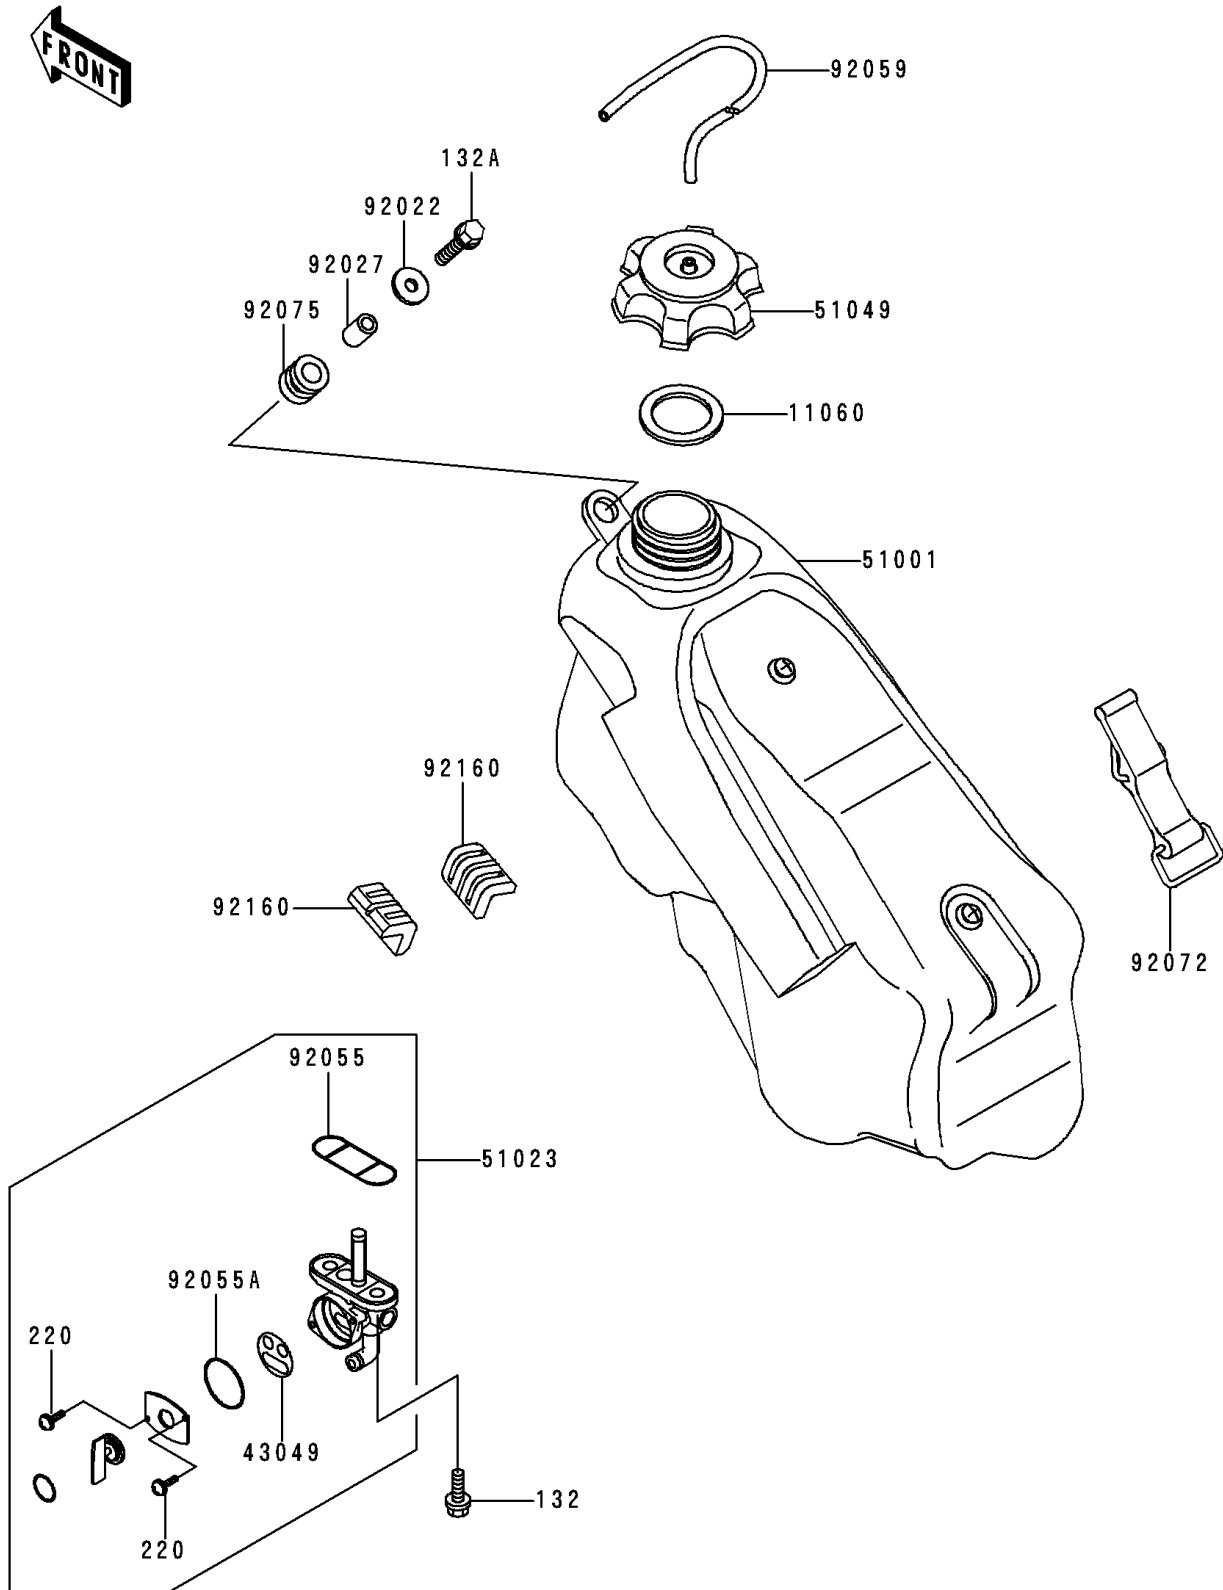

1996 KX™125 PARTS DIAGRAM

Fuel Tank

F 2 4 1 0

1996 KX™125 PARTS LIST

Fuel Tank

ITEM NAME	PART NUMBER	QUANTITY
BOLT-FLANGED-SMALL (Ref # 132)	132G0612	1
BOLT-FLANGED-SMALL (Ref # 132A)	132G0625	1
SCREW-PAN-CROS (Ref # 220)	220B0308	1
GASKET,FUEL TANK CAP (Ref # 11060)	11060-1340	1
PACKING,TAP VALVE (Ref # 43049)	43049-1066	1
TANK-COMP-FUEL,F.BLACK (Ref # 51001)	51001-1489-6Z	1
TAP-ASSY,FUEL (Ref # 51023)	51023-1182	1
CAP-TANK,FUEL (Ref # 51049)	51049-1104	1
WASHER,6.5X24X2 (Ref # 92022)	92022-1690	1
COLLAR,6.8X10X14 (Ref # 92027)	92027-1966	1
RING-O,FUEL TAP PACKING (Ref # 92055)	92055-1112	1
RING-O,TAP LEVER (Ref # 92055A)	92055-1419	1
TUBE,5X9X350 (Ref # 92059)	92059-1265	1
BAND,FUEL TANK (Ref # 92072)	92072-1229	1
DAMPER (Ref # 92075)	92075-1787	1
DAMPER,FUEL TANK (Ref # 92160)	92160-1328	1