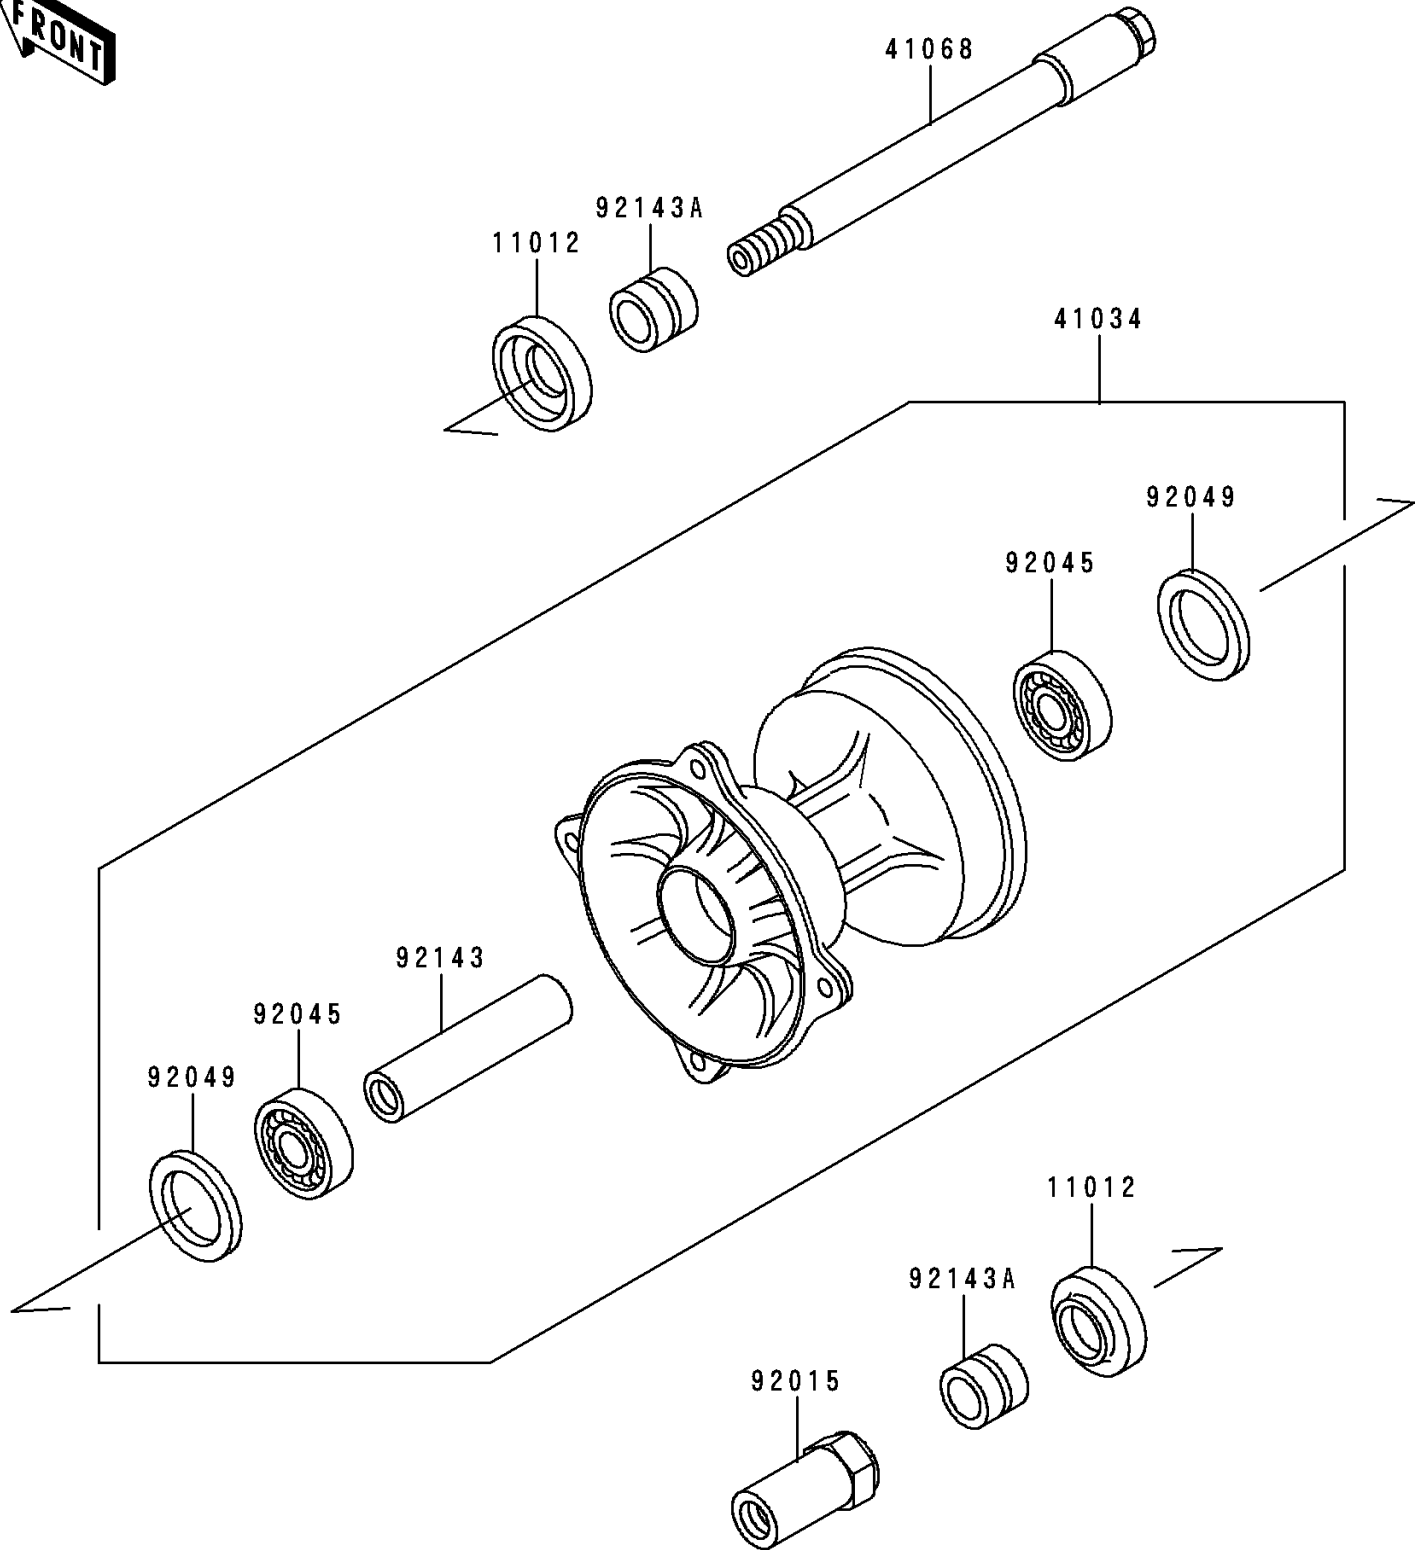

1996 KX™125 PARTS DIAGRAM

Front Hub

F2230

1996 KX™125 PARTS LIST

Front Hub

ITEM NAME	PART NUMBER	QUANTITY
CAP,AXLE (Ref # 11012)	11012-1581	1
DRUM-ASSY,FRONT BRAKE (Ref # 41034)	41034-1226	1
AXLE,FR (Ref # 41068)	41068-1342	1
NUT,AXLE,18MM (Ref # 92015)	92015-1884	1
BEARING-BALL,69042RS (Ref # 92045)	92045-1284	1
SEAL-OIL,BJNC-2 25X37X5 (Ref # 92049)	92049-1403	1
COLLAR,FR BRAKE DRUM,L=72 (Ref # 92143)	92143-1580	1
COLLAR,FR AXLE,L=20 (Ref # 92143A)	92143-1581	1