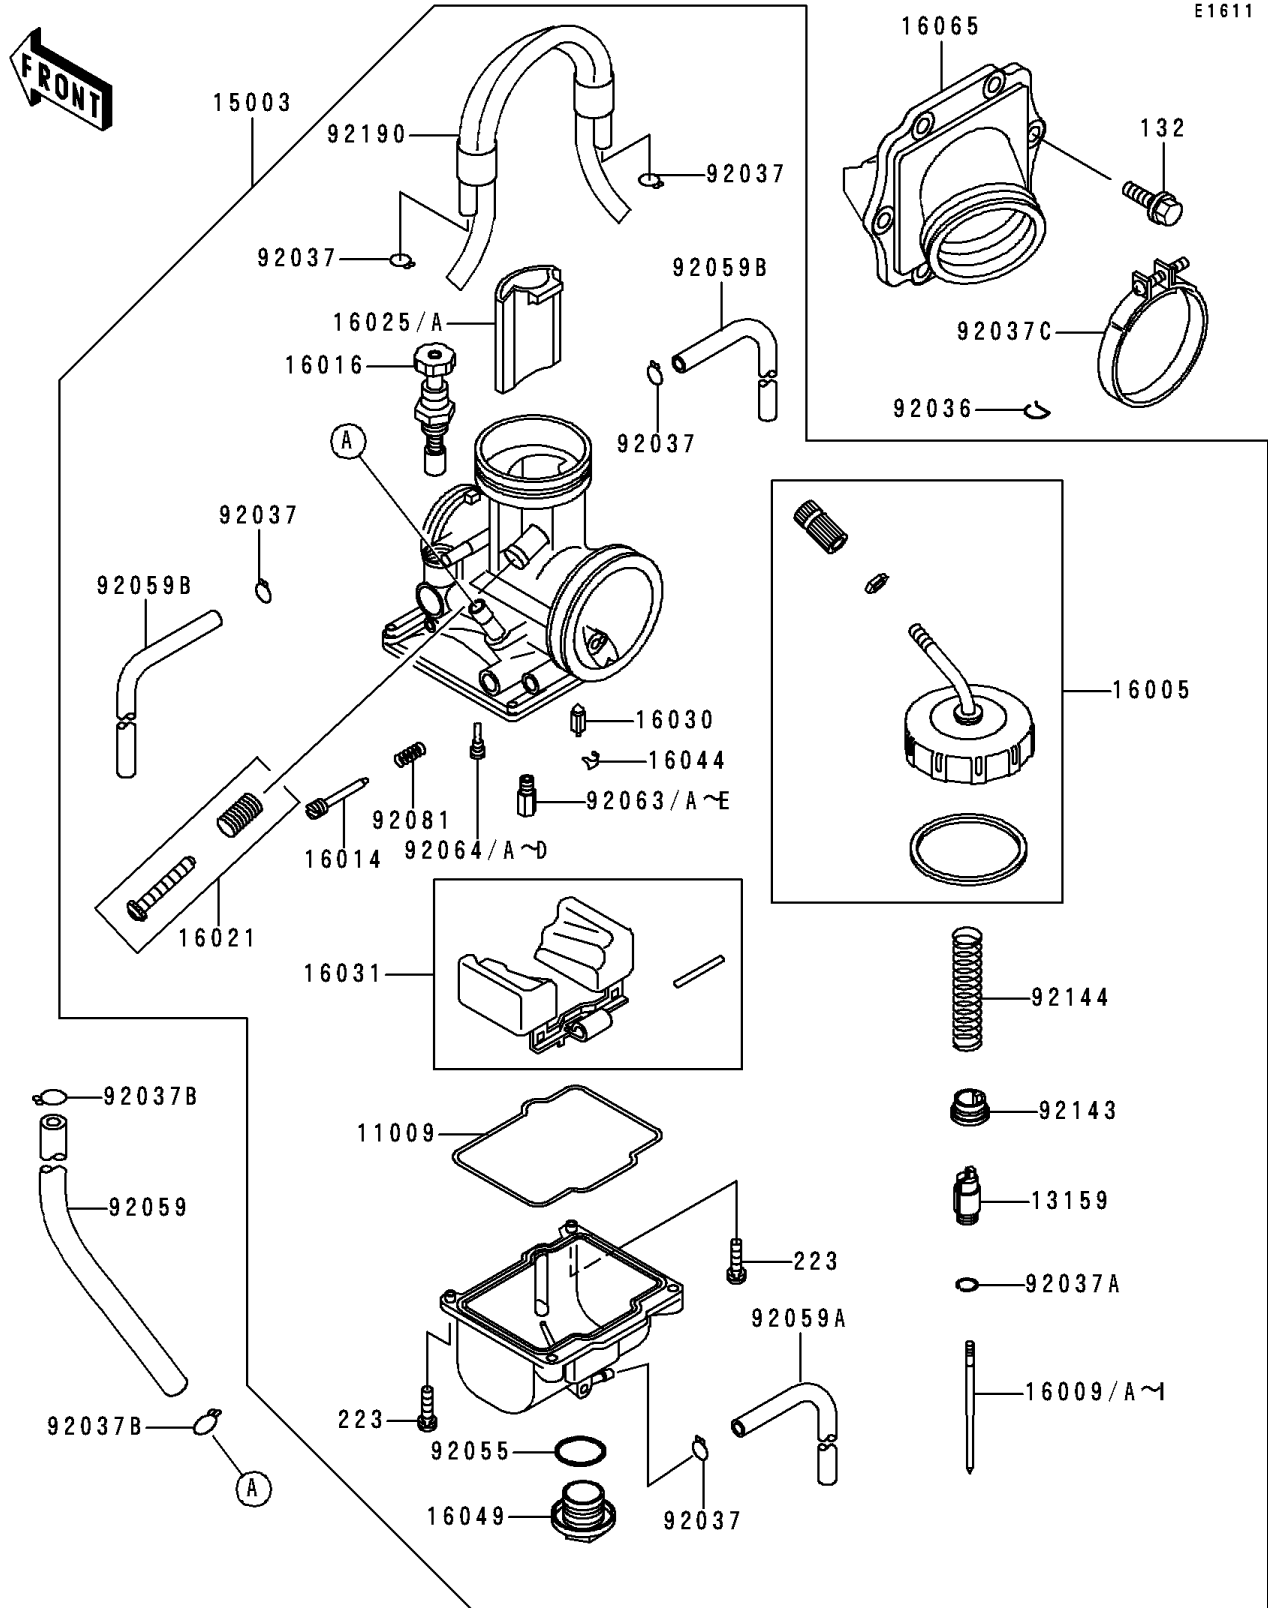

## 1996 KX™125 PARTS LIST

Carburetor

ITEM NAME	PART NUMBER	QUANTITY
GASKET,FLOAT CHAMBER (Ref # 11009)	11009-1716	1
CONNECTOR,THROTTLE CABLE (Ref # 13159)	13159-1063	1
CARBURETOR-ASSY (Ref # 15003)	15003-1203	1
TOP-CHAMBER (Ref # 16005)	16005-1069	1
NEEDLE-JET,N2DJ (Ref # 16009)	16009-1835	1
NEEDLE-JET,N2DK (Ref # 16009A)	16009-1836	1
NEEDLE-JET,N2DL (Ref # 16009B)	16009-1837	1
NEEDLE-JET,N2EJ (Ref # 16009C)	16009-1840	1
NEEDLE-JET,N2EK (Ref # 16009D)	16009-1841	1
NEEDLE-JET,N2EL (Ref # 16009E)	16009-1842	1
NEEDLE-JET,N2DH (Ref # 16009F)	16009-1876	1
NEEDLE-JET,N2DW (Ref # 16009G)	16009-1877	1
NEEDLE-JET,N2EH (Ref # 16009H)	16009-1878	1
NEEDLE-JET,N2EW (Ref # 16009I)	16009-1879	1
SCREW-PILOT AIR (Ref # 16014)	16014-1058	1
PLUNGER (Ref # 16016)	16016-1085	1
SCREW-THROTTLE STOP (Ref # 16021)	16021-1198	1
VALVE-THROTTLE,CA 5 (Ref # 16025)	16025-1199	1
VALVE-THROTTLE,CA 6 (Ref # 16025A)	16025-1200	1
VALVE-FLOAT (Ref # 16030)	16030-1057	1
FLOAT (Ref # 16031)	16031-1084	1
CLAMP,FLOAT VALVE (Ref # 16044)	16044-007	1
COVER-MAIN JET (Ref # 16049)	16049-1051	1
HOLDER-CARBURETOR (Ref # 16065)	16065-1310	1
RING-SNAP (Ref # 92036)	92036-018	1
CLAMP,TUBE (Ref # 92037)	92037-1396	1
CLAMP,JET NEEDLE (Ref # 92037A)	92037-1401	1
CLAMP,TUBE (Ref # 92037B)	92037-147	1
CLAMP (Ref # 92037C)	92037-1843	1