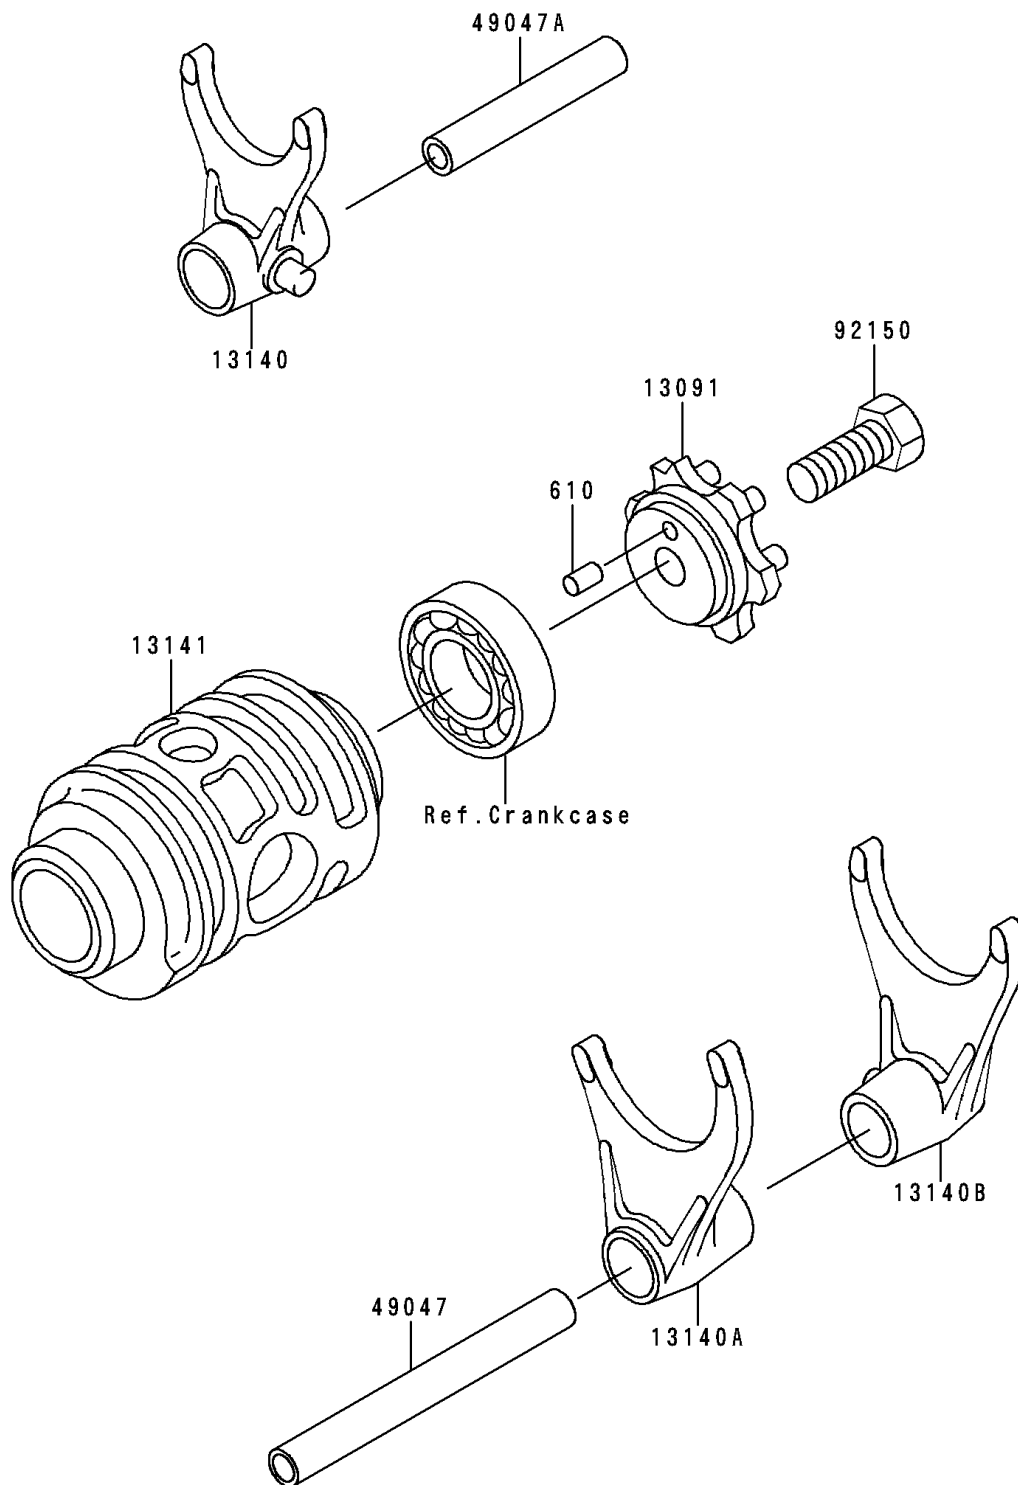

1996 KX™125 PARTS DIAGRAM

Gear Change Drum/Shift Fork(s)

E1362

1996 KX™125 PARTS LIST

Gear Change Drum/Shift Fork(s)

ITEM NAME	PART NUMBER	QUANTITY
ROLLER,4X8 (Ref # 610)	610A0408	1
HOLDER,CHANGE DRUM (Ref # 13091)	13091-1921	1
FORK-SHIFT,2ND&3RD (Ref # 13140)	13140-1251	1
FORK-SHIFT,LOW&4TH (Ref # 13140A)	13140-1252	1
FORK-SHIFT,5TH&TOP (Ref # 13140B)	13140-1253	1
DRUM-CHANGE (Ref # 13141)	13141-1188	1
ROD-SHIFT,L=94 (Ref # 49047)	49047-1086	1
ROD-SHIFT,L=77.5 (Ref # 49047A)	49047-1087	1
BOLT,8X18 (Ref # 92150)	92150-1490	1