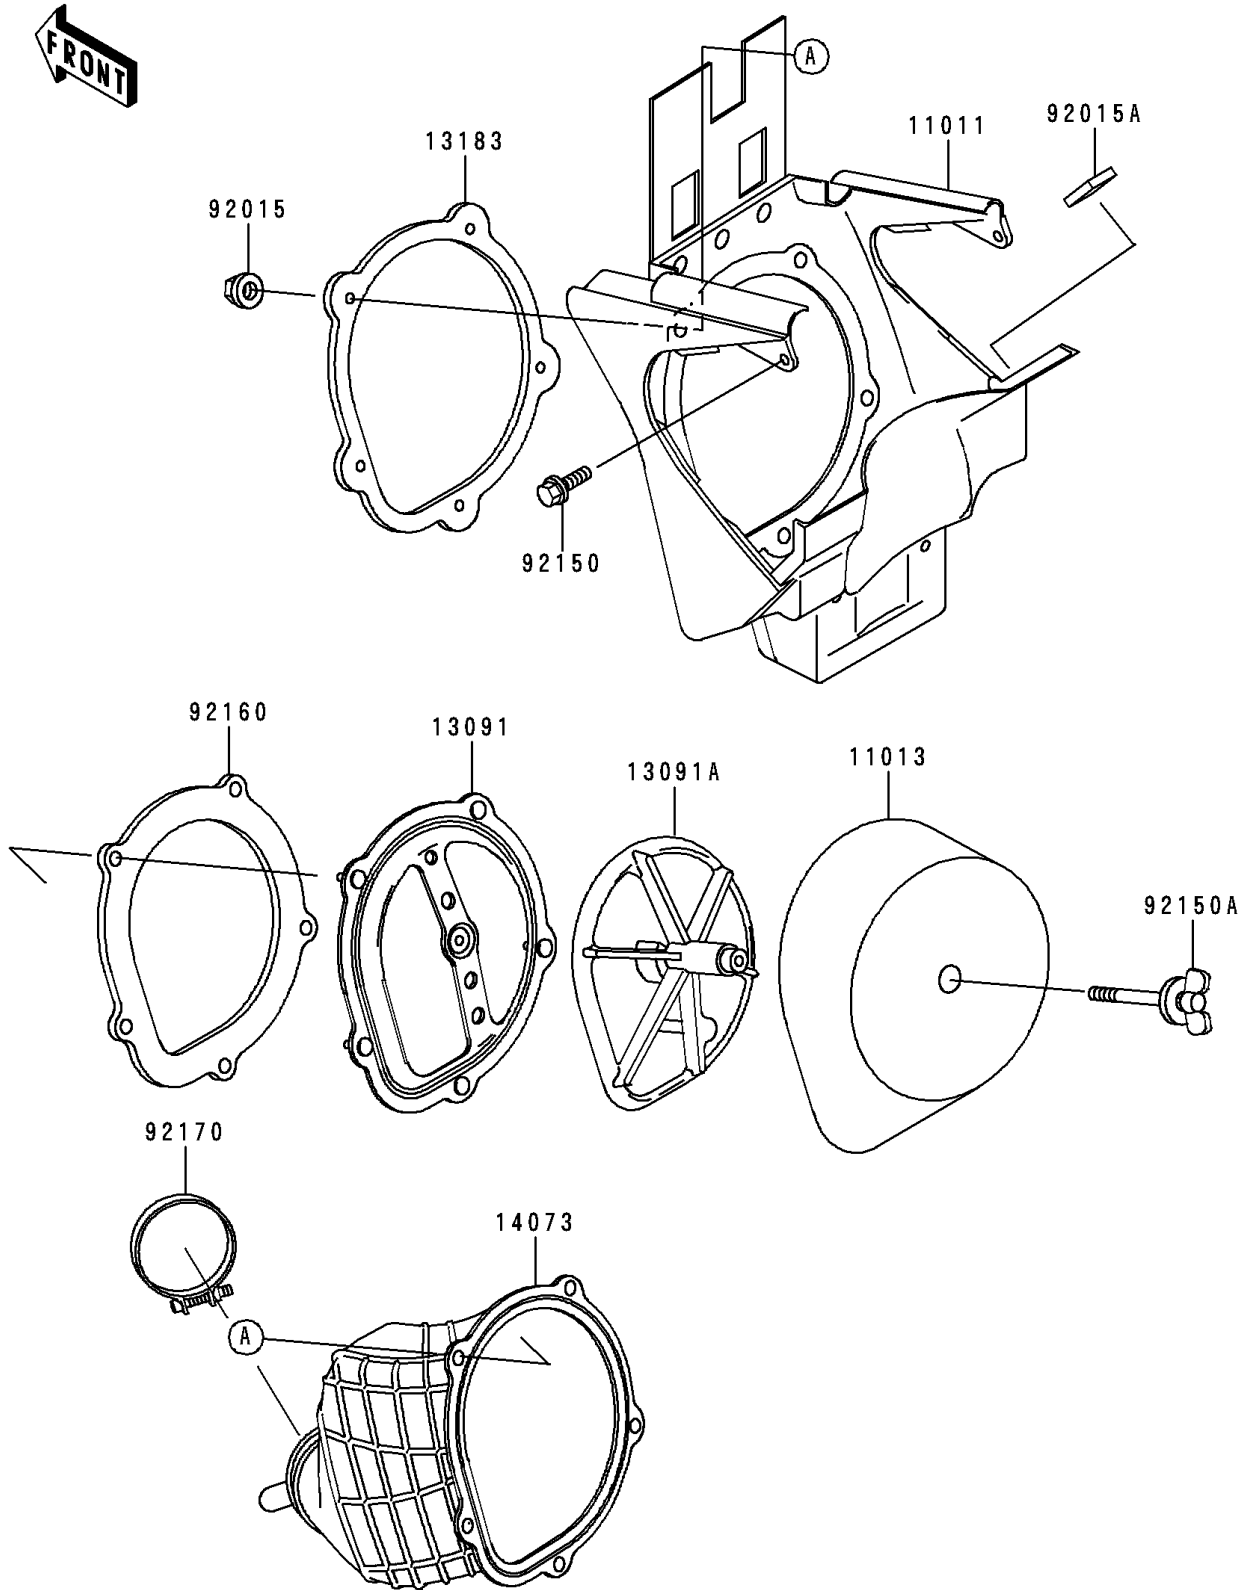

1996 KX™125 PARTS DIAGRAM

Air Cleaner

E1130

1996 KX™125 PARTS LIST

Air Cleaner

ITEM NAME	PART NUMBER	QUANTITY
CASE-AIR FILTER,S.GRAY (Ref # 11011)	11011-1472-RG	1
ELEMENT-AIR FILTER (Ref # 11013)	11013-1203	1
HOLDER (Ref # 13091)	13091-1664	1
HOLDER,ELEMENT (Ref # 13091A)	13091-1708	1
PLATE,DUCT FITTING (Ref # 13183)	13183-1530	1
DUCT,AIR FILTER (Ref # 14073)	14073-1612	1
NUT,FLANGED,5MM (Ref # 92015)	92015-1259	1
NUT (Ref # 92015A)	92015-1918	1
BOLT,FLANGED,6X16 (Ref # 92150)	92150-1506	1
BOLT,WING (Ref # 92150A)	92150-1565	1
DAMPER,DUCT SEAL (Ref # 92160)	92160-1196	1
CLAMP,65MM (Ref # 92170)	92170-1526	1