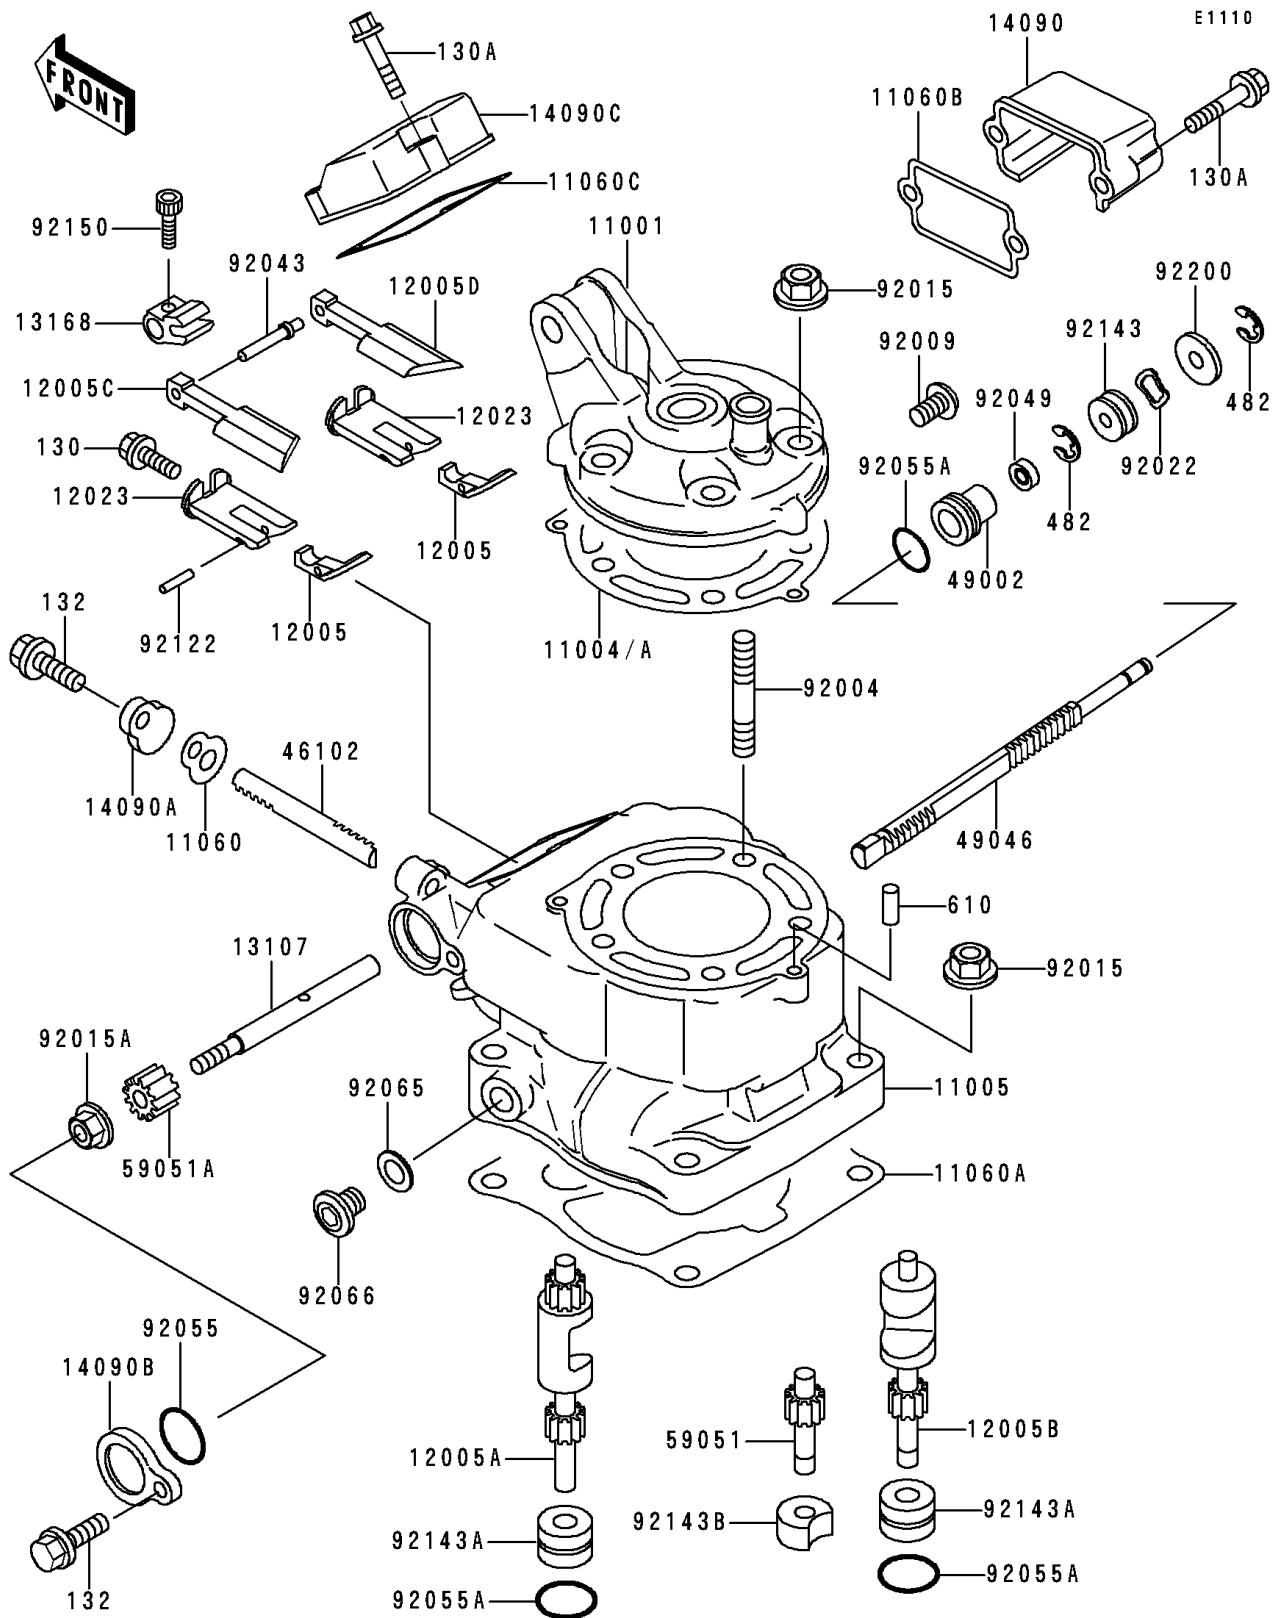

1996 KX™125 PARTS DIAGRAM

Cylinder Head/Cylinder

1996 KX™125 PARTS LIST

Cylinder Head/Cylinder

ITEM NAME	PART NUMBER	QUANTITY
HEAD-CYLINDER (Ref # 11001)	11001-1435	1
GASKET-HEAD,T=0.46 (Ref # 11004)	11004-1252	1
GASKET-HEAD,T=0.26 (Ref # 11004A)	11004-1300	1
CYLINDER-ENGINE (Ref # 11005)	11005-1794	1
GASKET,GOVERNOR ROD (Ref # 11060)	11060-1346	1
GASKET,CYLINDER BASE (Ref # 11060A)	11060-1647	1
GASKET,RH,GOVERNOR (Ref # 11060B)	11060-1686	1
GASKET,MAIN COVER (Ref # 11060C)	11060-1690	1
VALVE-EXHAUST,MAIN (Ref # 12005)	12005-1209	1
VALVE-EXHAUST,LH (Ref # 12005A)	12005-1217	1
VALVE-EXHAUST,RH (Ref # 12005B)	12005-1218	1
VALVE-EXHAUST,MAIN,LH (Ref # 12005C)	12005-1221	1
VALVE-EXHAUST,MAIN,RH (Ref # 12005D)	12005-1222	1
HOLDER-VALVE,MAIN (Ref # 12023)	12023-1073	1
SHAFT,MAIN (Ref # 13107)	13107-1284	1
LEVER,MAIN VALVE (Ref # 13168)	13168-1557	1
COVER,GOVERNOR (Ref # 14090)	14090-1130	1
COVER,GOVERNOR ROD (Ref # 14090A)	14090-1132	1
COVER,MAIN VALVE (Ref # 14090B)	14090-1133	1
COVER,MAIN VALVE (Ref # 14090C)	14090-1134	1
ROD,MAIN VALVE (Ref # 46102)	46102-1319	1
GUIDE-VALVE (Ref # 49002)	49002-1100	1
ROD-GOVERNOR (Ref # 49046)	49046-1071	1
GEAR-SPUR,IDLE (Ref # 59051)	59051-1249	1
GEAR-SPUR,MAIN VALVE (Ref # 59051A)	59051-1252	1
STUD,8X28.5 (Ref # 92004)	92004-1060	1
SCREW,5X10 (Ref # 92009)	92009-1502	1
NUT,8MM (Ref # 92015)	92015-1143	1
NUT,6MM (Ref # 92015A)	92015-1572	1