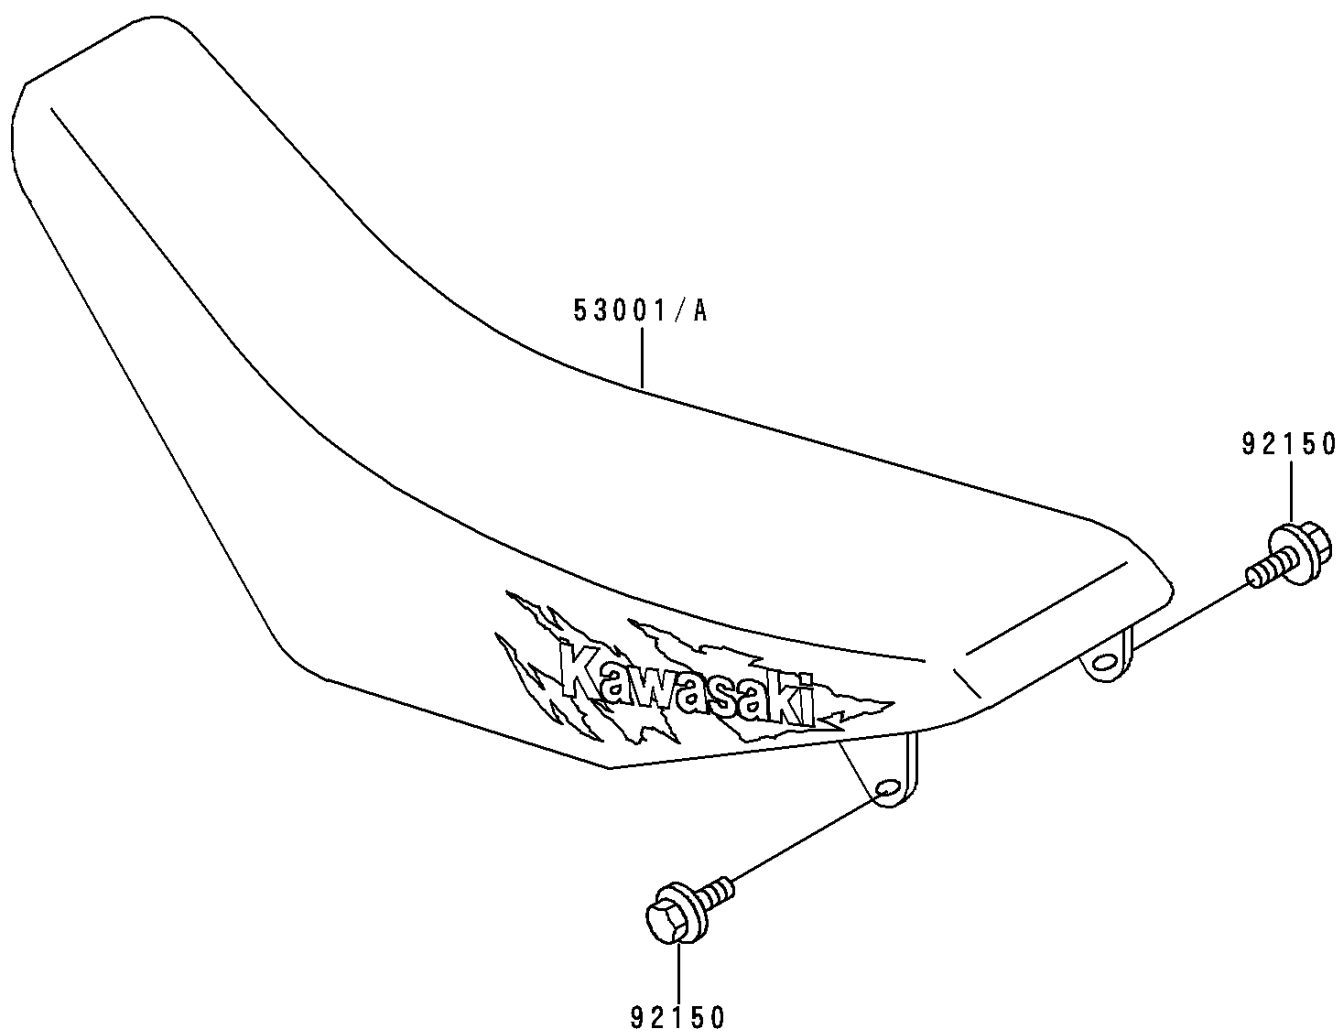

1994 KX™125 PARTS DIAGRAM

Seat

F 2510

1994 KX™125 PARTS LIST

Seat

ITEM NAME	PART NUMBER	QUANTITY
SEAT-ASSY,HIGH HEIGHT,VIOLET (Ref # 53001)	53001-1719-PJ	1
SEAT-ASSY,LOW HEIGHT,VIOLET (Ref # 53001A)	53001-1720-PJ	1
BOLT,6X20 (Ref # 92150)	92150-1339	1