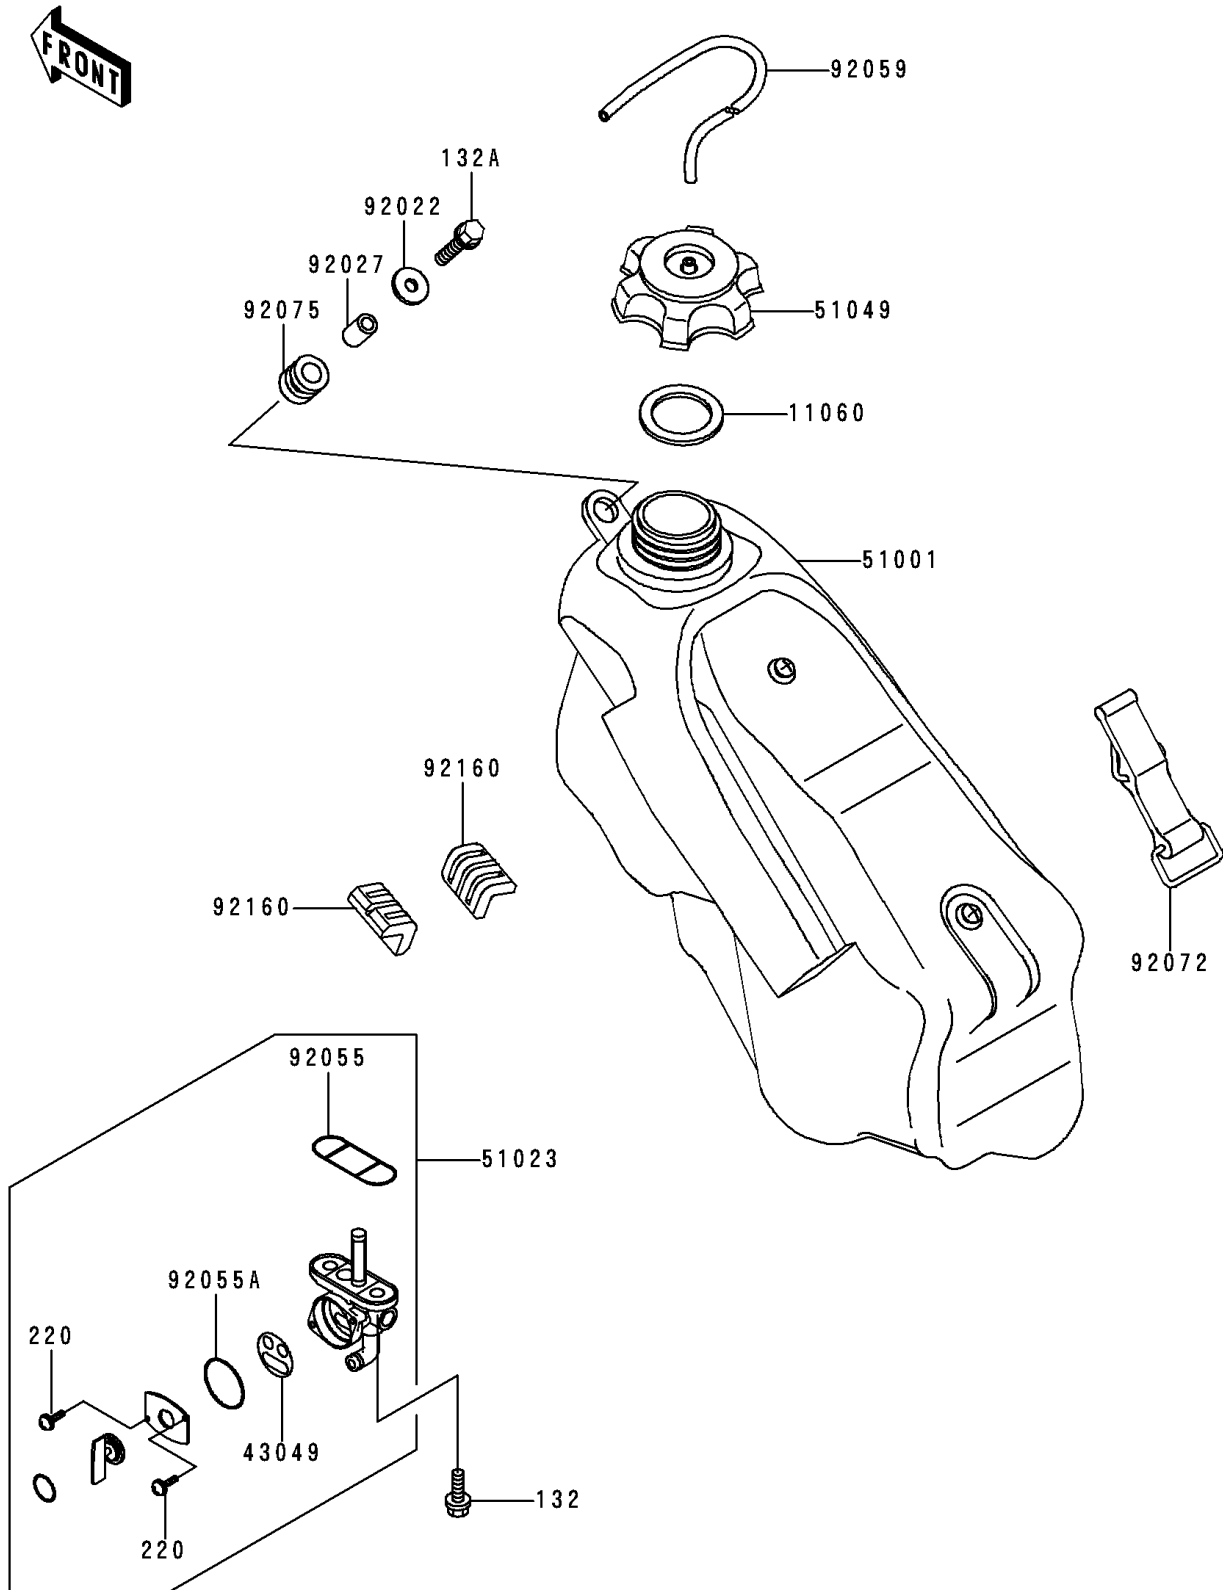

## 1994 KX™125 PARTS DIAGRAM

Fuel Tank

F 2 4 1 0

## 1994 KX™125 PARTS LIST

Fuel Tank

ITEM NAME	PART NUMBER	QUANTITY
BOLT-FLANGED-SMALL (Ref # 132)	132G0612	1
BOLT-FLANGED-SMALL (Ref # 132A)	132G0625	1
SCREW-PAN-CROS (Ref # 220)	220B0308	1
GASKET,FUEL TANK CAP (Ref # 11060)	11060-1340	1
PACKING,TAP VALVE (Ref # 43049)	43049-1066	1
TANK-COMP-FUEL,F.BLACK (Ref # 51001)	51001-1388-6Z	1
TAP-ASSY,FUEL (Ref # 51023)	51023-1182	1
CAP-TANK,FUEL (Ref # 51049)	51049-1089	1
WASHER,6.5X24X2 (Ref # 92022)	92022-1690	1
COLLAR,6.8X10X14 (Ref # 92027)	92027-1966	1
RING-O,FUEL TAP PACKING (Ref # 92055)	92055-1112	1
RING-O,TAP LEVER (Ref # 92055A)	92055-1419	1
TUBE,5X9X350 (Ref # 92059)	92059-1265	1
BAND,FUEL TANK (Ref # 92072)	92072-1229	1
DAMPER (Ref # 92075)	92075-1787	1
DAMPER,FUEL TANK (Ref # 92160)	92160-1328	1