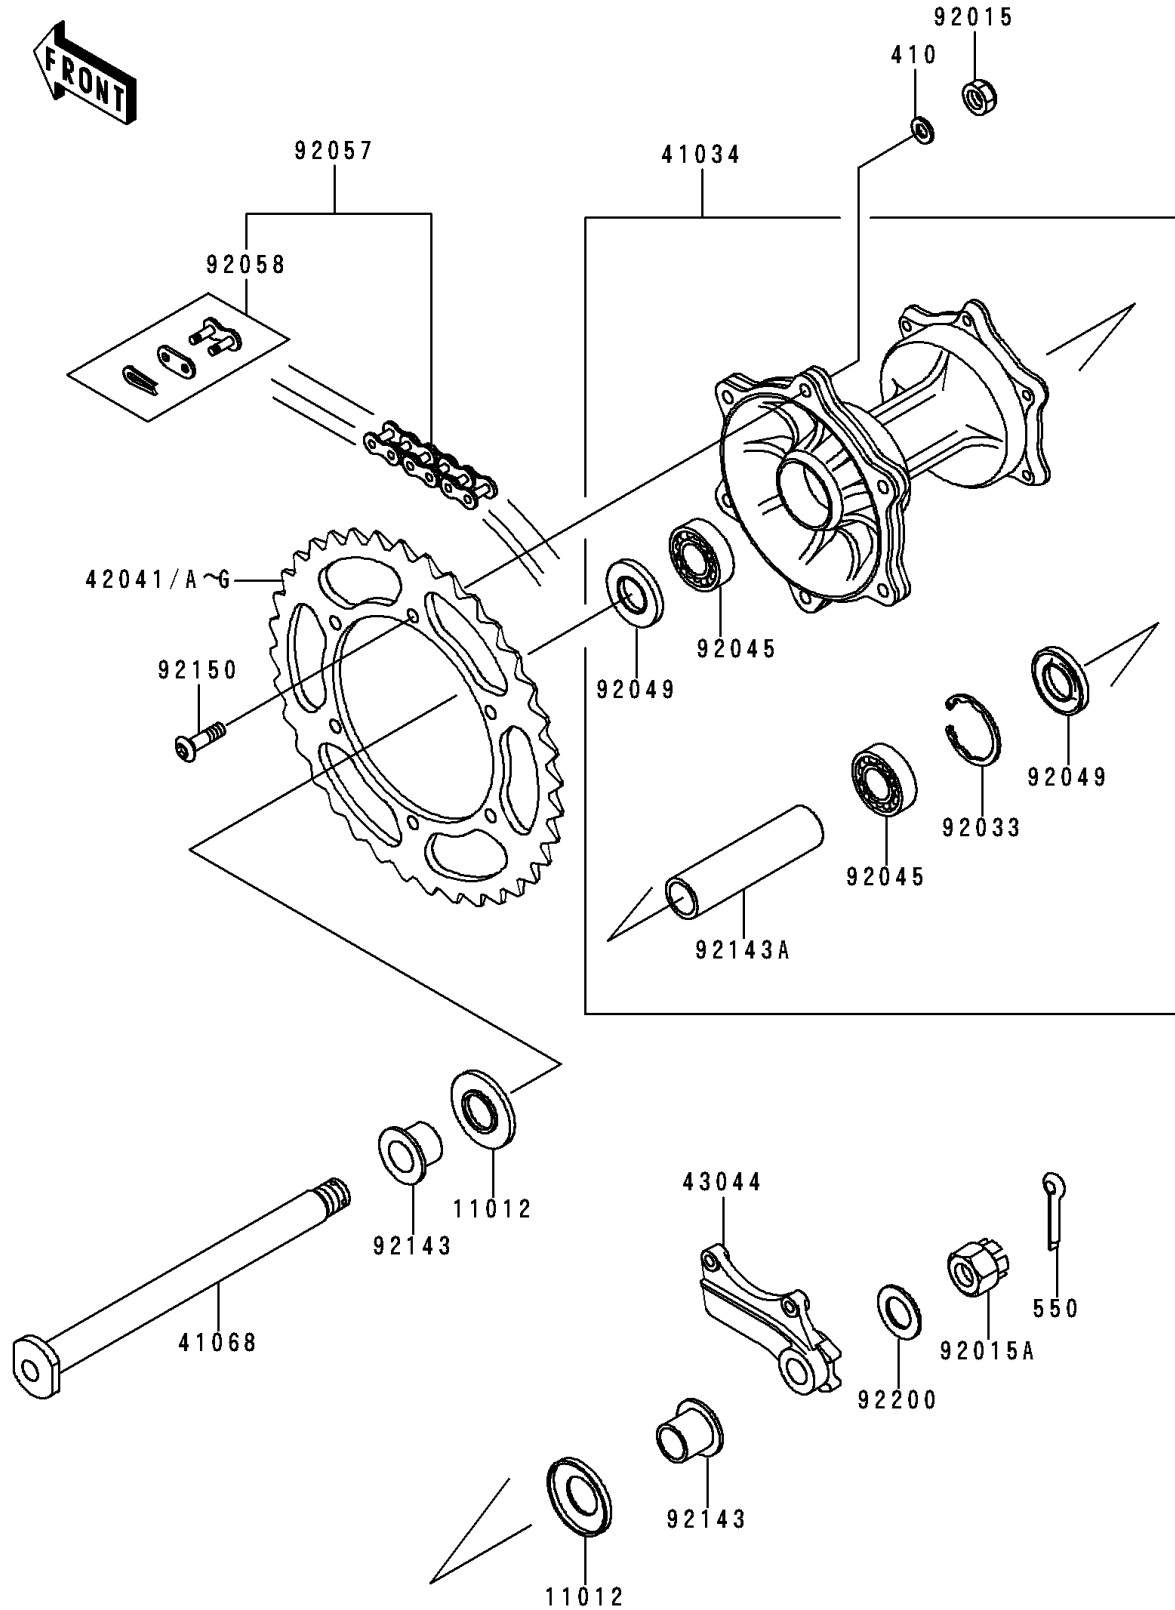

1994 KX™125 PARTS DIAGRAM

Rear Hub

F2240

1994 KX™125 PARTS LIST

Rear Hub

ITEM NAME	PART NUMBER	QUANTITY
WASHER-PLAIN-SMALL,8MM (Ref # 410)	410B0800	1
PIN-COTTER,3.0X25 (Ref # 550)	550D3025	1
CAP,AXLE (Ref # 11012)	11012-1581	1
DRUM-ASSY,REAR BRAKE (Ref # 41034)	41034-1205	1
AXLE,RR (Ref # 41068)	41068-1343	1
SPROCKET-HUB,51T,AL (Ref # 42041)	42041-1104	1
SPROCKET-HUB,50T,AL (Ref # 42041A)	42041-1255	1
SPROCKET-HUB,49T,AL (Ref # 42041B)	42041-1256	1
SPROCKET-HUB,48T,AL (Ref # 42041C)	42041-1257	1
SPROCKET-HUB,47T,AL (Ref # 42041D)	42041-1258	1
SPROCKET-HUB,48T (Ref # 42041E)	42041-1383	1
SPROCKET-HUB,49T (Ref # 42041F)	42041-1384	1
SPROCKET-HUB,50T (Ref # 42041G)	42041-1408	1
HOLDER-COMP-CALIPER (Ref # 43044)	43044-1111	1
NUT,8MM (Ref # 92015)	92015-1432	1
NUT,CASTLE,18MM (Ref # 92015A)	92015-1885	1
RING-SNAP,42MM (Ref # 92033)	92033-1041	1
BEARING-BALL,6004X8JRLX2/3A (Ref # 92045)	92045-1239	1
SEAL-OIL,BJNC2 25425 (Ref # 92049)	92049-1203	1
CHAIN,DRIVE,DID520DS5X110L (Ref # 92057)	92057-1388	1
JOINT-CHAIN,DRIVE (Ref # 92058)	92058-1071	1
COLLAR,RR AXLE,L=20 (Ref # 92143)	92143-1356	1
COLLAR,RR BRAKE DRUM,L=105 (Ref # 92143A)	92143-1402	1
BOLT,SOCKET,8X28 (Ref # 92150)	92150-1196	1
WASHER,18.5X32X2.3 (Ref # 92200)	92200-1149	1