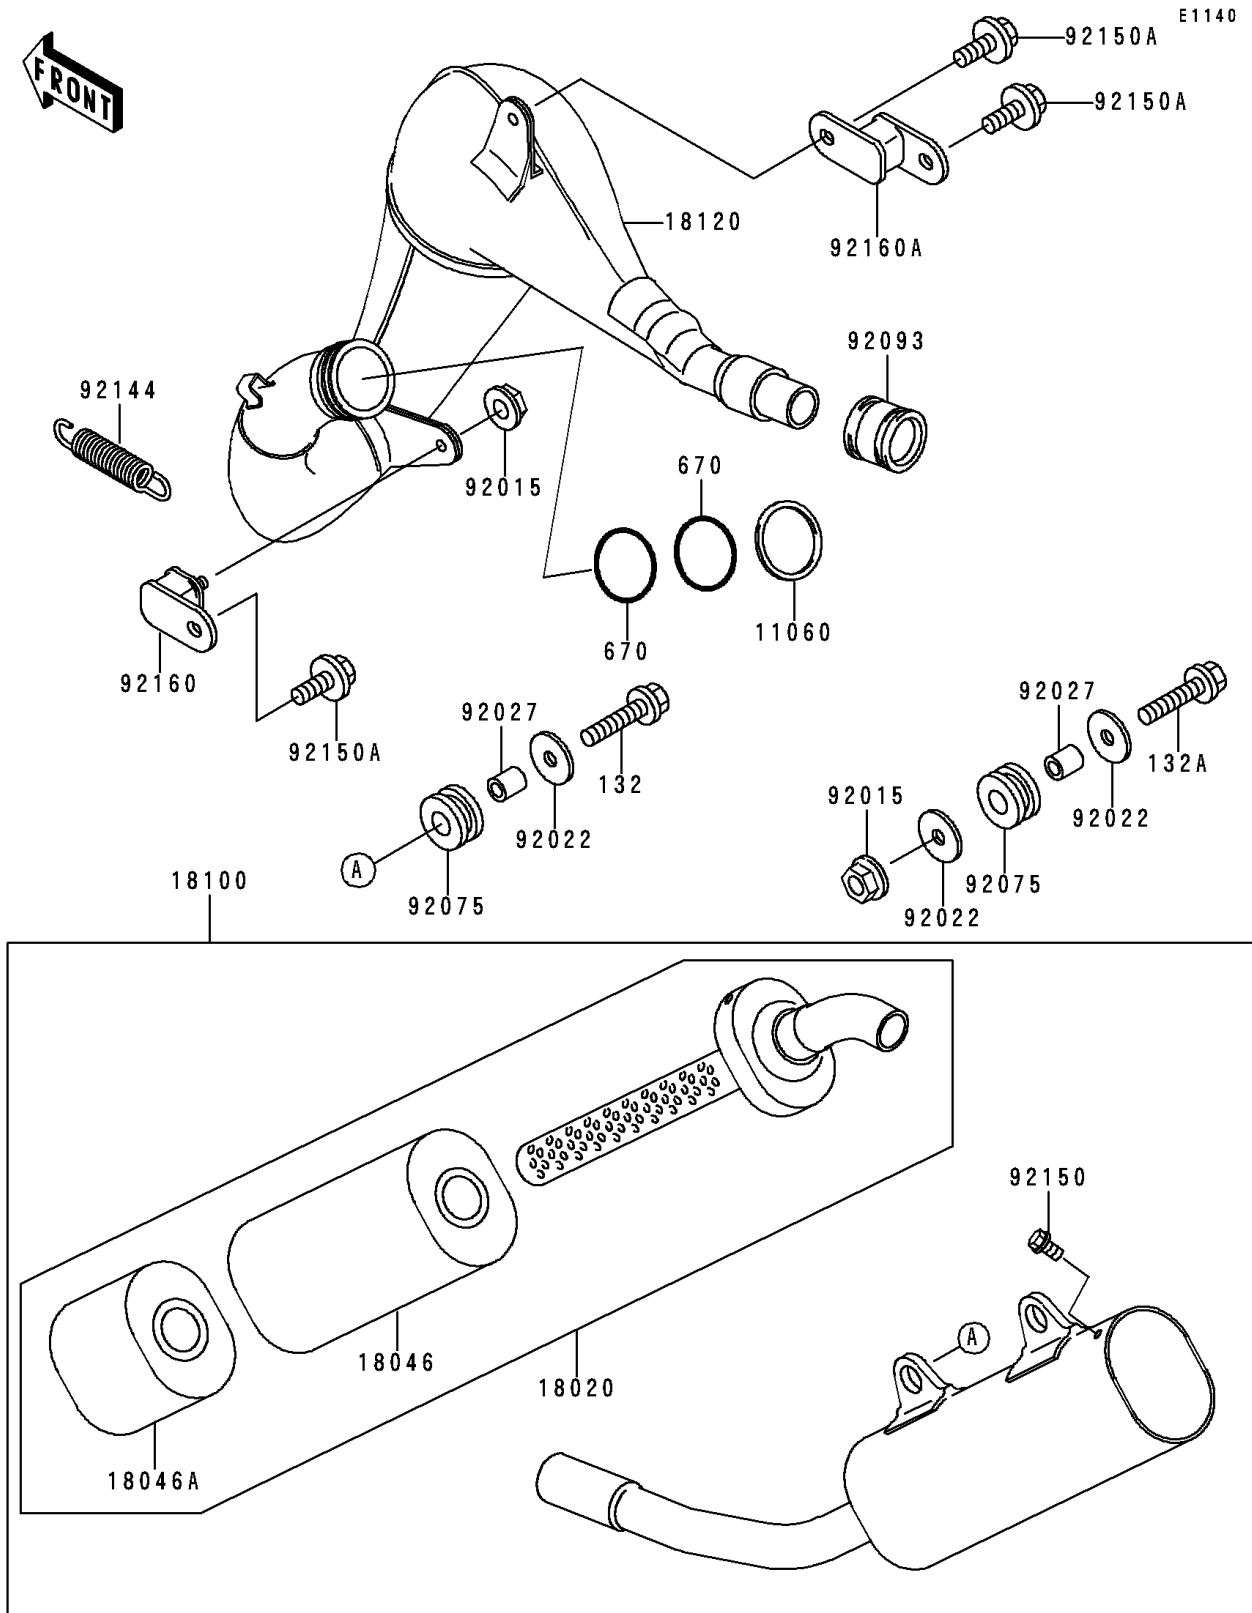

1994 KX™125 PARTS DIAGRAM

Muffler(s)

1994 KX™125 PARTS LIST

Muffler(s)

ITEM NAME	PART NUMBER	QUANTITY
BOLT-FLANGED-SMALL (Ref # 132)	132G0625	1
BOLT-FLANGED-SMALL (Ref # 132A)	132G0635	1
O RING,39MM (Ref # 670)	670E3039	1
GASKET,EXHAUST PIPE (Ref # 11060)	11060-1370	1
BAFFLE (Ref # 18020)	18020-1194	1
WOOL,L=200 (Ref # 18046)	18046-1183	1
WOOL,L=60 (Ref # 18046A)	18046-1231	1
BODY-ASSY-MUFFLER (Ref # 18100)	18100-1057	1
CHAMBER-EXHAUST (Ref # 18120)	18120-1056	1
NUT,FLANGED,6MM (Ref # 92015)	92015-1078	1
WASHER,6.5X22X1.6 (Ref # 92022)	92022-237	1
COLLAR,6.8X10X11.5 (Ref # 92027)	92027-1210	1
DAMPER,MUFFLER FITTING (Ref # 92075)	92075-1857	1
SEAL,MUFFLER CONNECTING (Ref # 92093)	92093-1363	1
SPRING,EXHAUST CONNECTING (Ref # 92144)	92144-1470	1
BOLT,5X8 (Ref # 92150)	92150-1406	1
BOLT,6X12 (Ref # 92150A)	92150-1435	1
DAMPER,MUFFLER,FR (Ref # 92160)	92160-1176	1
DAMPER,MUFFLER,RR (Ref # 92160A)	92160-1201	1