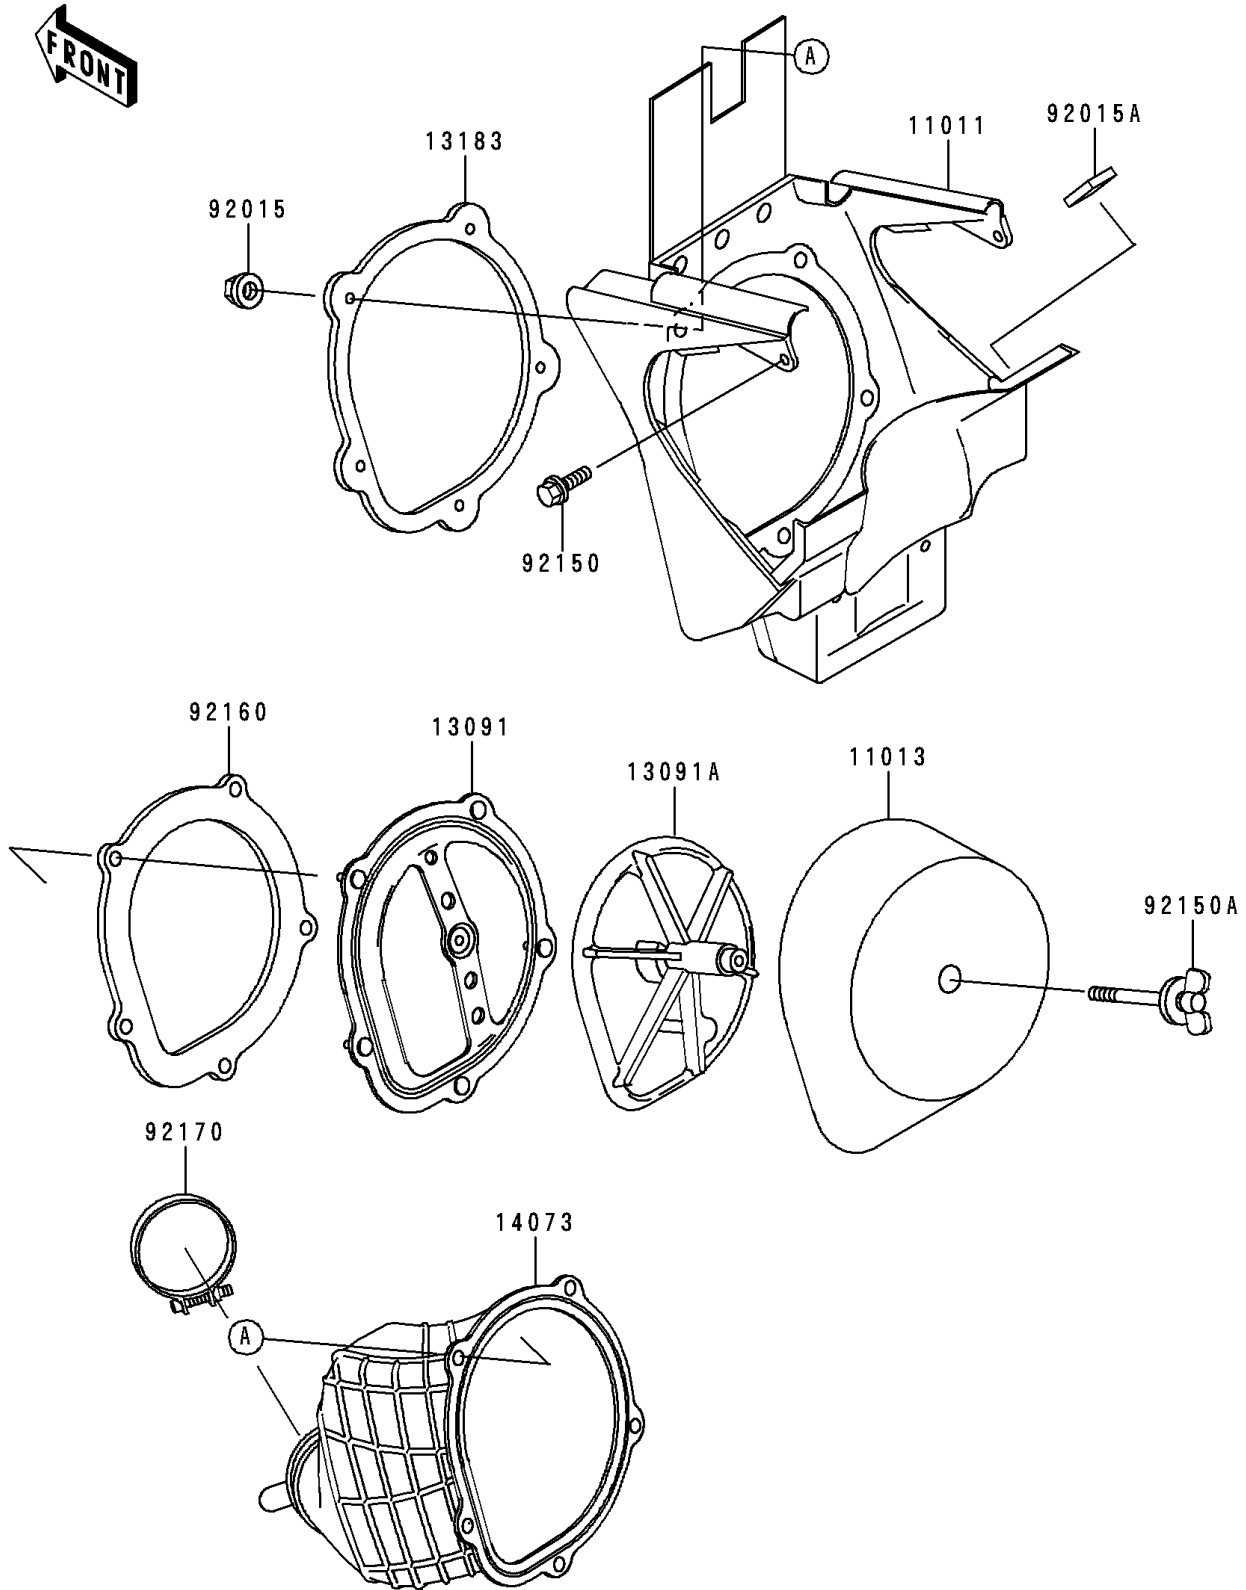

1994 KX™125 PARTS DIAGRAM

Air Cleaner

E1130

1994 KX™125 PARTS LIST

Air Cleaner

ITEM NAME	PART NUMBER	QUANTITY
CASE-AIR FILTER,GRAY (Ref # 11011)	11011-1418-RG	1
ELEMENT-AIR FILTER (Ref # 11013)	11013-1203	1
HOLDER (Ref # 13091)	13091-1664	1
HOLDER,ELEMENT (Ref # 13091A)	13091-1708	1
PLATE,DUCT FITTING (Ref # 13183)	13183-1530	1
DUCT,AIR FILTER (Ref # 14073)	14073-1580	1
NUT,FLANGED,5MM (Ref # 92015)	92015-1259	1
NUT (Ref # 92015A)	92015-1918	1
BOLT,FLANGED,6X16 (Ref # 92150)	92150-1506	1
BOLT,WING (Ref # 92150A)	92150-1565	1
DAMPER,DUCT SEAL (Ref # 92160)	92160-1196	1
CLAMP,AIR FILTER (Ref # 92170)	92170-1464	1