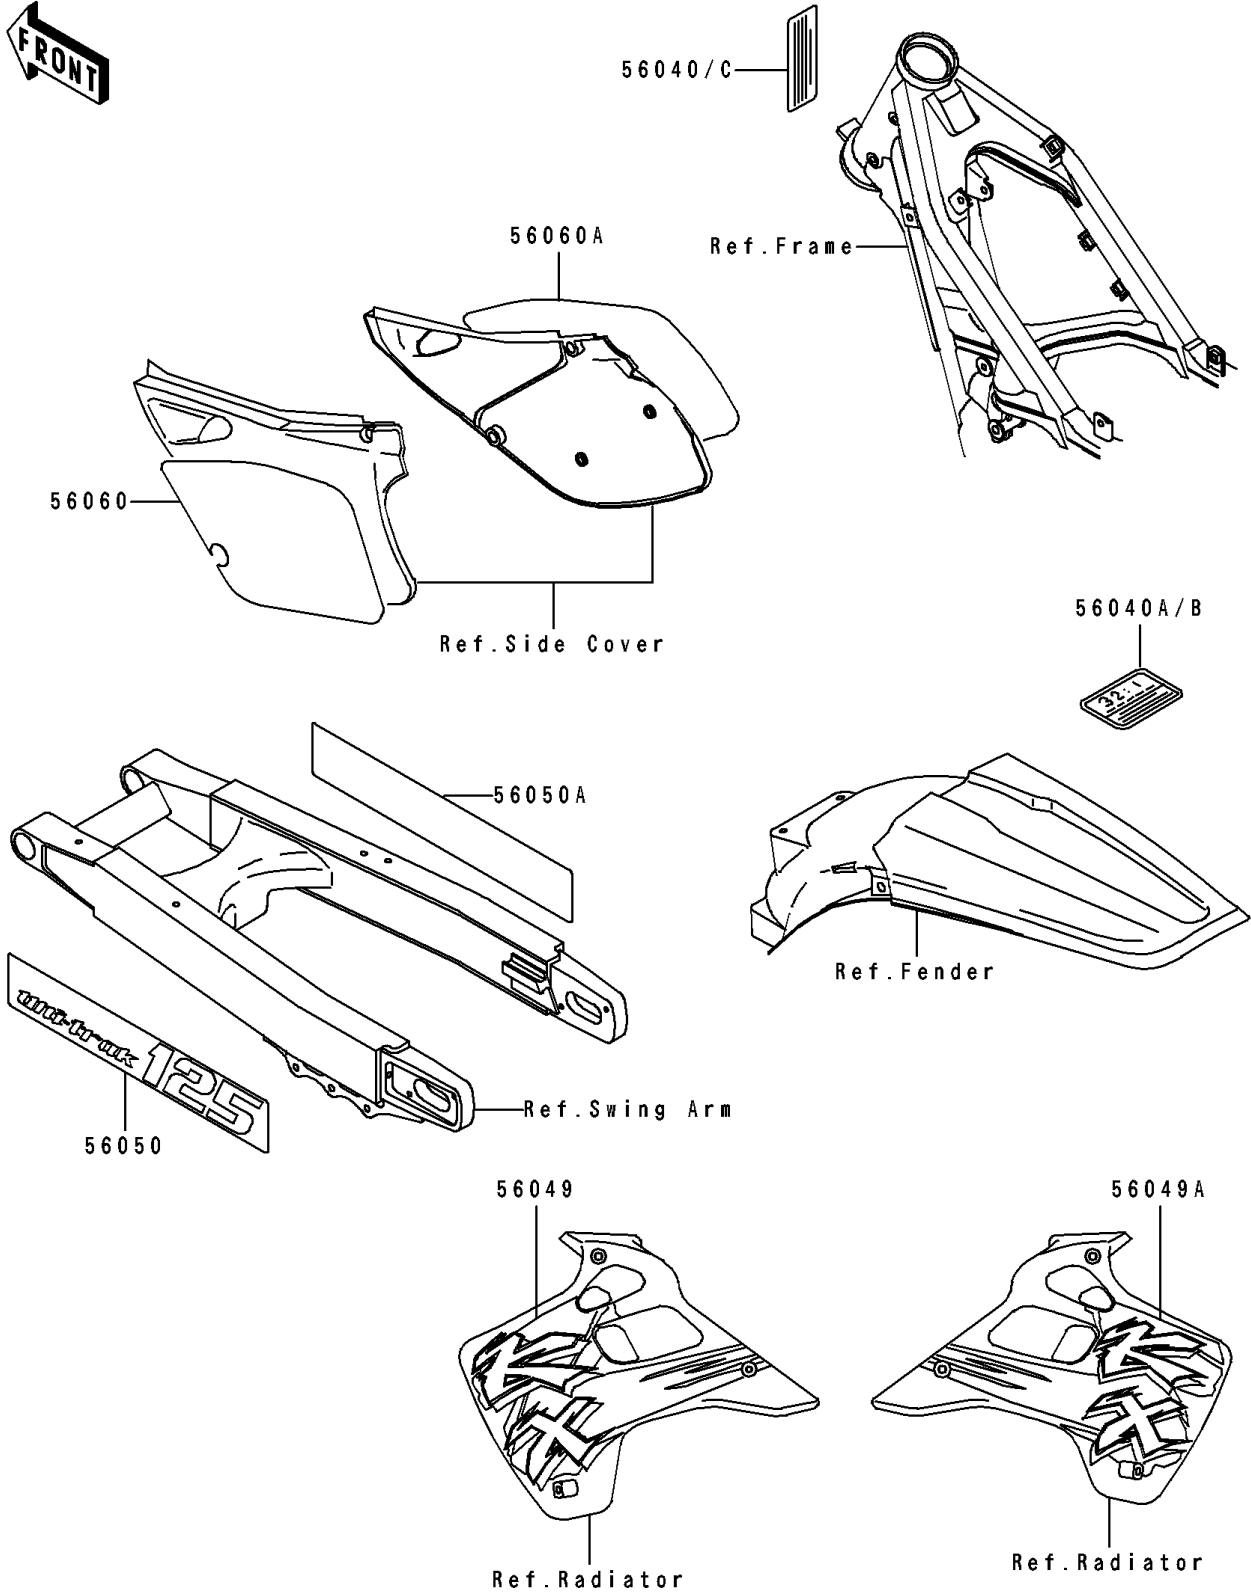

1992 KX™125 PARTS DIAGRAM

Label

F 2860

1992 KX™125 PARTS LIST

Label

ITEM NAME	PART NUMBER	QUANTITY
LABEL-WARNING,NOISE (Ref # 56040)	56040-1101	1
LABEL-WARNING,GASOLINE/OIL (Ref # 56040A)	56040-1129	1
LABEL-WARNING,GASOLINE/OIL (Ref # 56040B)	56040-1306	1
LABEL-WARNING,WARRANTY (Ref # 56040C)	56040-1335	1
PATTERN,SHROUD,LH (Ref # 56049)	56049-1998	1
PATTERN,SHROUD,RH (Ref # 56049A)	56049-1999	1
MARK,SWING ARM,LH,UNI-TRAK 125 (Ref # 56050)	56050-1733	1
MARK,SWING ARM,RH,125 UNI-TRAK (Ref # 56050A)	56050-1734	1
PATTERN,SIDE COVER,LH (Ref # 56060)	56060-1001	1
PATTERN,SIDE COVER,RH (Ref # 56060A)	56060-1002	1