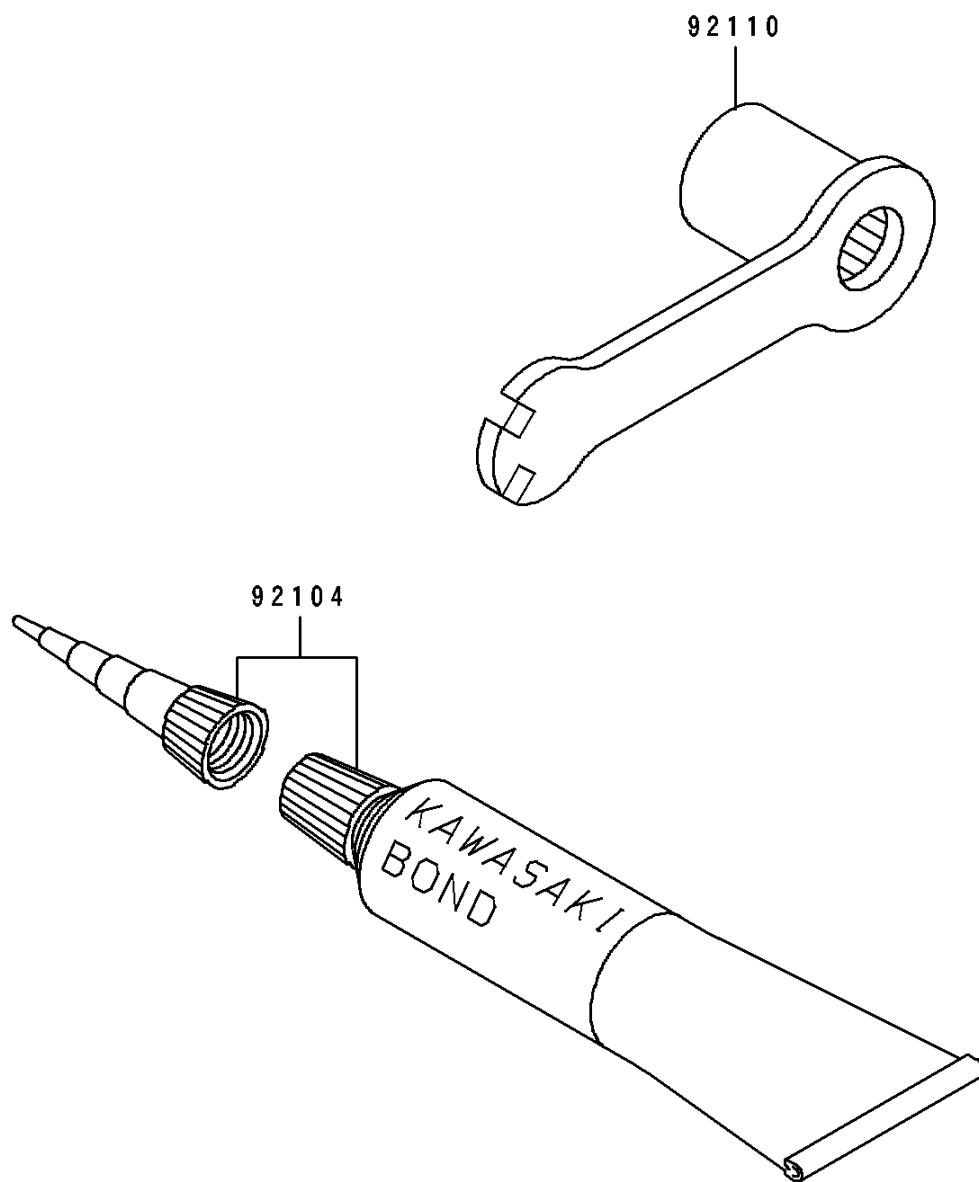

## 1992 KX™125 PARTS DIAGRAM

Tool

F2810

## 1992 KX™125 PARTS LIST

Tool

ITEM NAME	PART NUMBER	QUANTITY
GASKET-LIQUID,TUBE,100G,SILVER (Ref # 92104)	92104-002	1
TOOL-WRENCH,BOX,21MM&SPOKE (Ref # 92110)	92110-1141	1