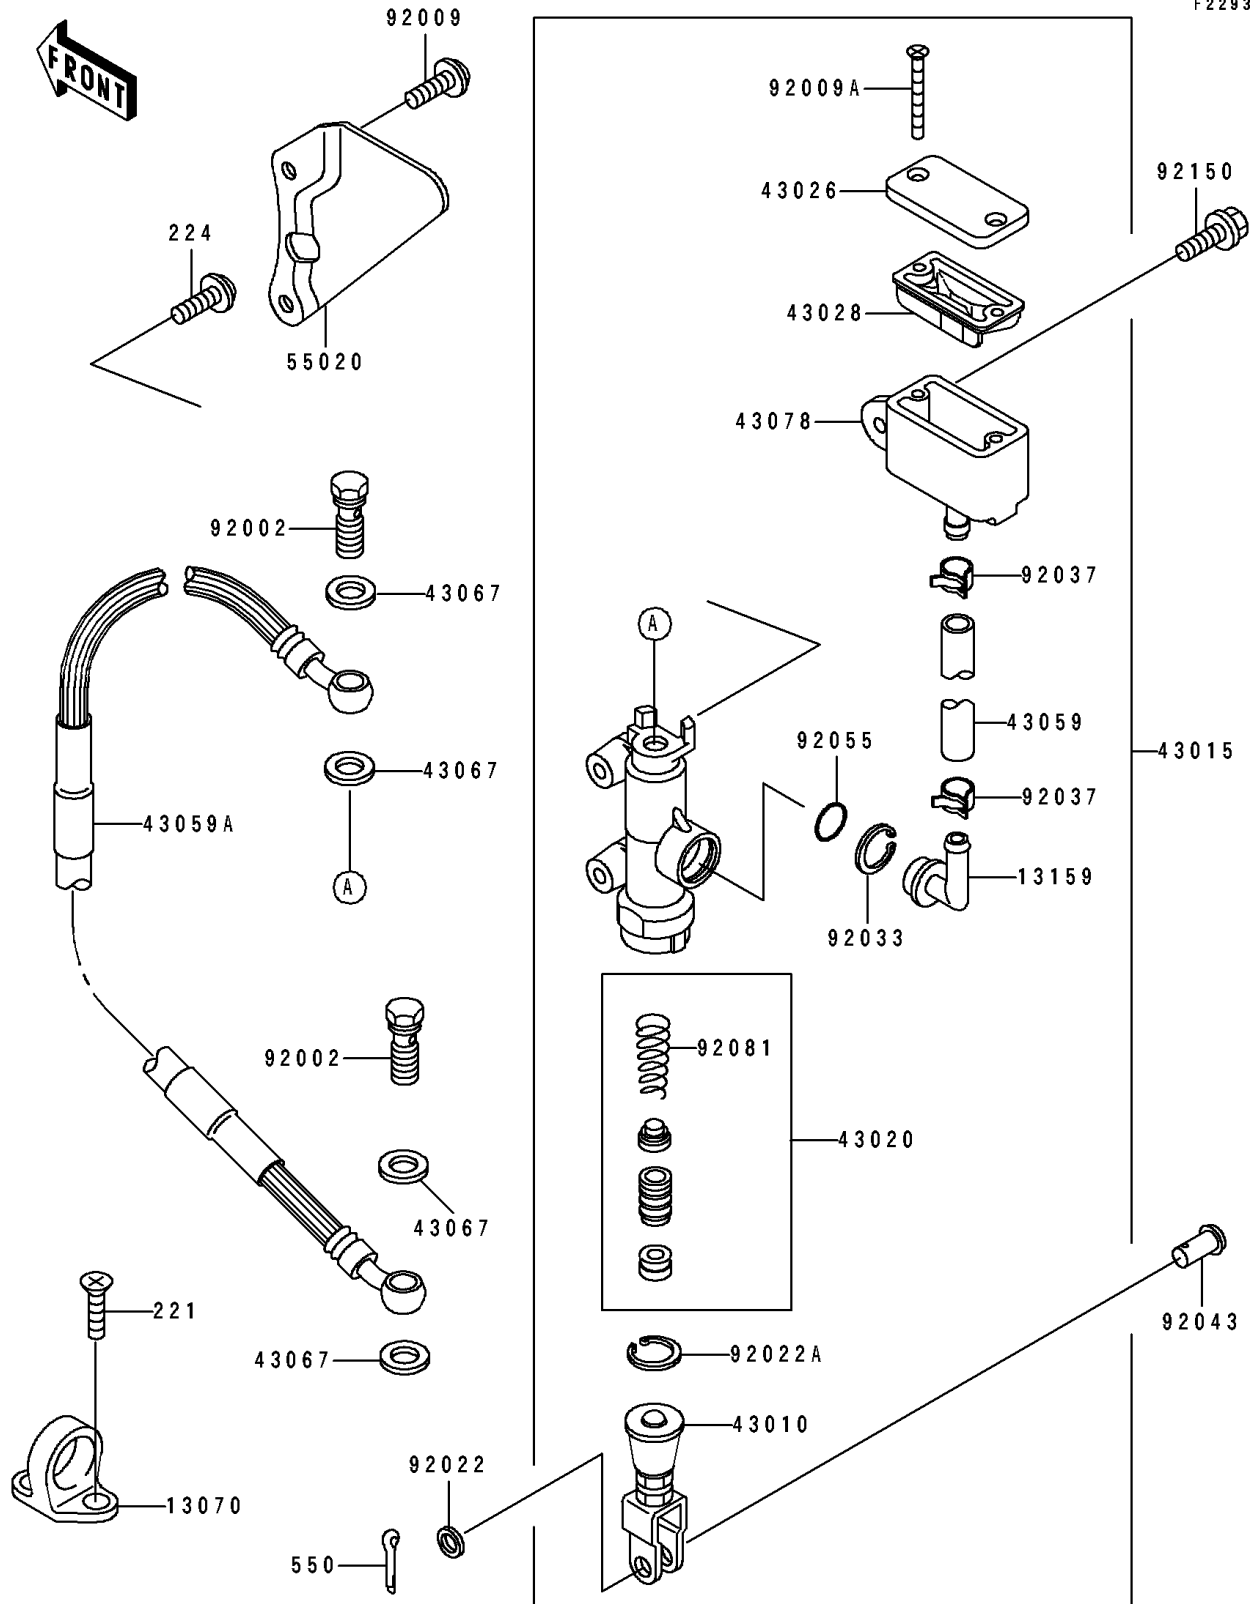

1992 KX™125 PARTS DIAGRAM

Rear Master Cylinder

1992 KX™125 PARTS LIST

Rear Master Cylinder

ITEM NAME	PART NUMBER	QUANTITY
GUIDE,HOSE (Ref # 13070)	13070-1144	1
CONNECTOR (Ref # 13159)	13159-1056	1
ROD-ASSY-BRAKE (Ref # 43010)	43010-1068	1
CYLINDER-ASSY-MASTER,RR (Ref # 43015)	43015-1469	1
PISTON-COMP-BRAKE (Ref # 43020)	43020-1057	1
CAP-BRAKE (Ref # 43026)	43026-1075	1
DIAPHRAGM (Ref # 43028)	43028-1067	1
HOSE-BRAKE (Ref # 43059)	43059-1561	1
HOSE-BRAKE,RR (Ref # 43059A)	43059-1716	1
WASHER,10.5X15X1.5 (Ref # 43067)	43067-001	1
RESERVOIR (Ref # 43078)	43078-1122	1
GUARD,RR M/CYLINDER&OIL TANK (Ref # 55020)	55020-1372	1
BOLT,OIL,L=23 (Ref # 92002)	92002-1888	1
SCREW,6X14,WHITE (Ref # 92009)	92009-1287	1
SCREW (Ref # 92009A)	92009-1596	1
WASHER,8.5X13X1 (Ref # 92022)	92022-1028	1
WASHER,CIRCRIP (Ref # 92022A)	92022-1601	1
RING-SNAP,20.5MM (Ref # 92033)	92033-1186	1
CLAMP (Ref # 92037)	92037-1710	1
PIN (Ref # 92043)	92043-1039	1
RING-O,MASTER CYLINDER (Ref # 92055)	92055-1251	1
SPRING,MASTER CYLINDER (Ref # 92081)	92081-1737	1
BOLT,FLANGED,6X25 (Ref # 92150)	92150-1507	1
SCREW-CSK-CROS,6X10 (Ref # 221)	221B0610	1
SCREW-PAN-WP-CROS (Ref # 224)	224B0614	1
PIN-COTTER,2.0X15 (Ref # 550)	550D2015	1