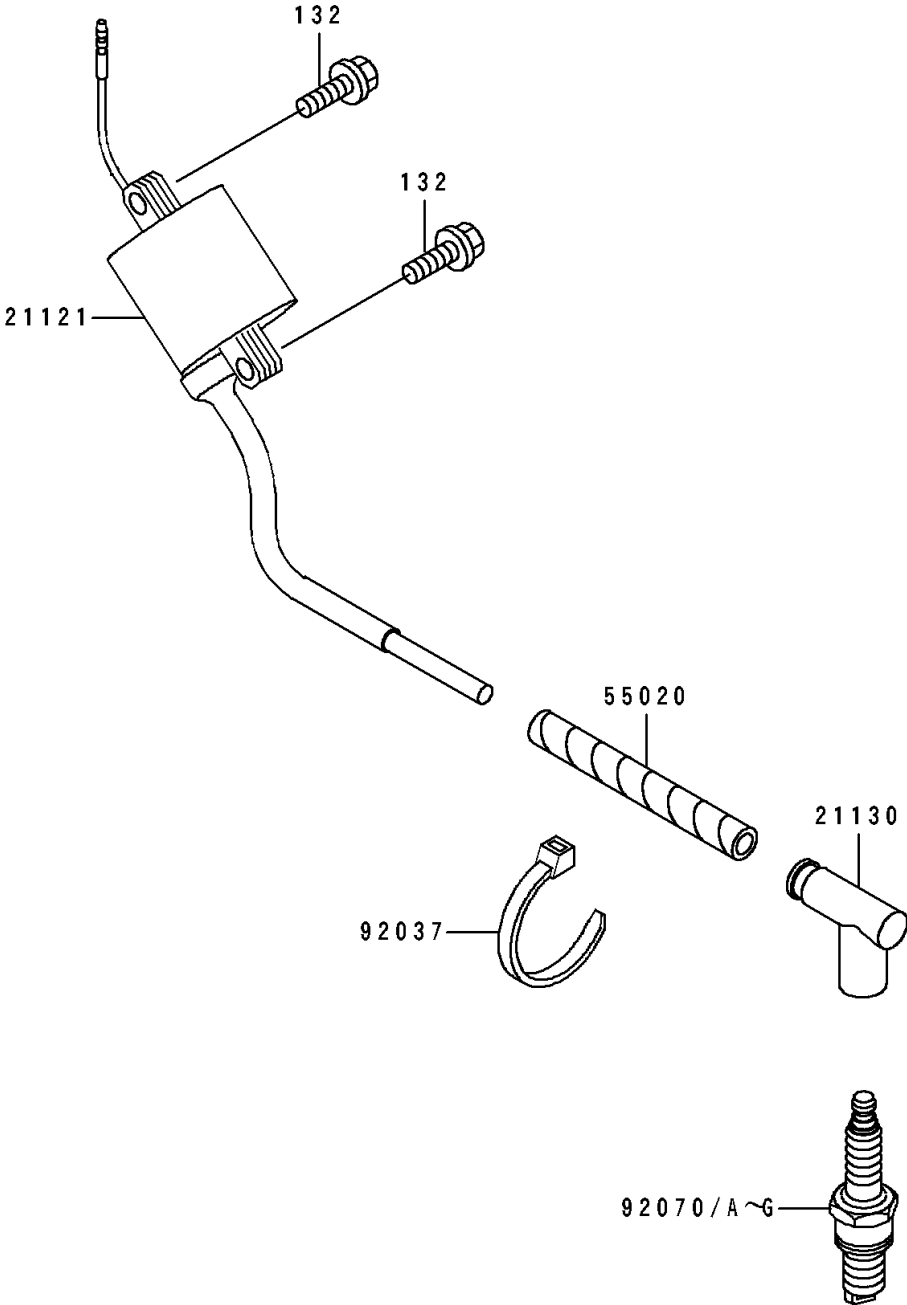

1992 KX™125 PARTS DIAGRAM

Ignition Coil

E1830

1992 KX™125 PARTS LIST

Ignition Coil

ITEM NAME	PART NUMBER	QUANTITY
COIL-IGNITION (Ref # 21121)	21121-1200	1
CAP-SPARK PLUG (Ref # 21130)	21130-1062	1
GUARD (Ref # 55020)	55020-1424	1
CLAMP (Ref # 92037)	92037-1173	1
PLUG-SPARK,R4630A-105(NGK) (Ref # 92070)	92070-1185	1
PLUG-SPARK,B10EVX(NGK) (Ref # 92070A)	92070-1186	1
PLUG-SPARK,W31ES-ZU(ND) (Ref # 92070B)		2
PLUG-SPARK,R6252E-9(NGK) (Ref # 92070D)	92070-1197	1
PLUG-SPARK,R6254E-9(NGK) (Ref # 92070E)	92070-1198	1
PLUG-SPARK,R6254K-105(NGK) (Ref # 92070F)	92070-1204	1
PLUG-SPARK,R6252K-105(NGK) (Ref # 92070G)	92070-1205	1
BOLT-FLANGED-SMALL (Ref # 132)	132G0618	1