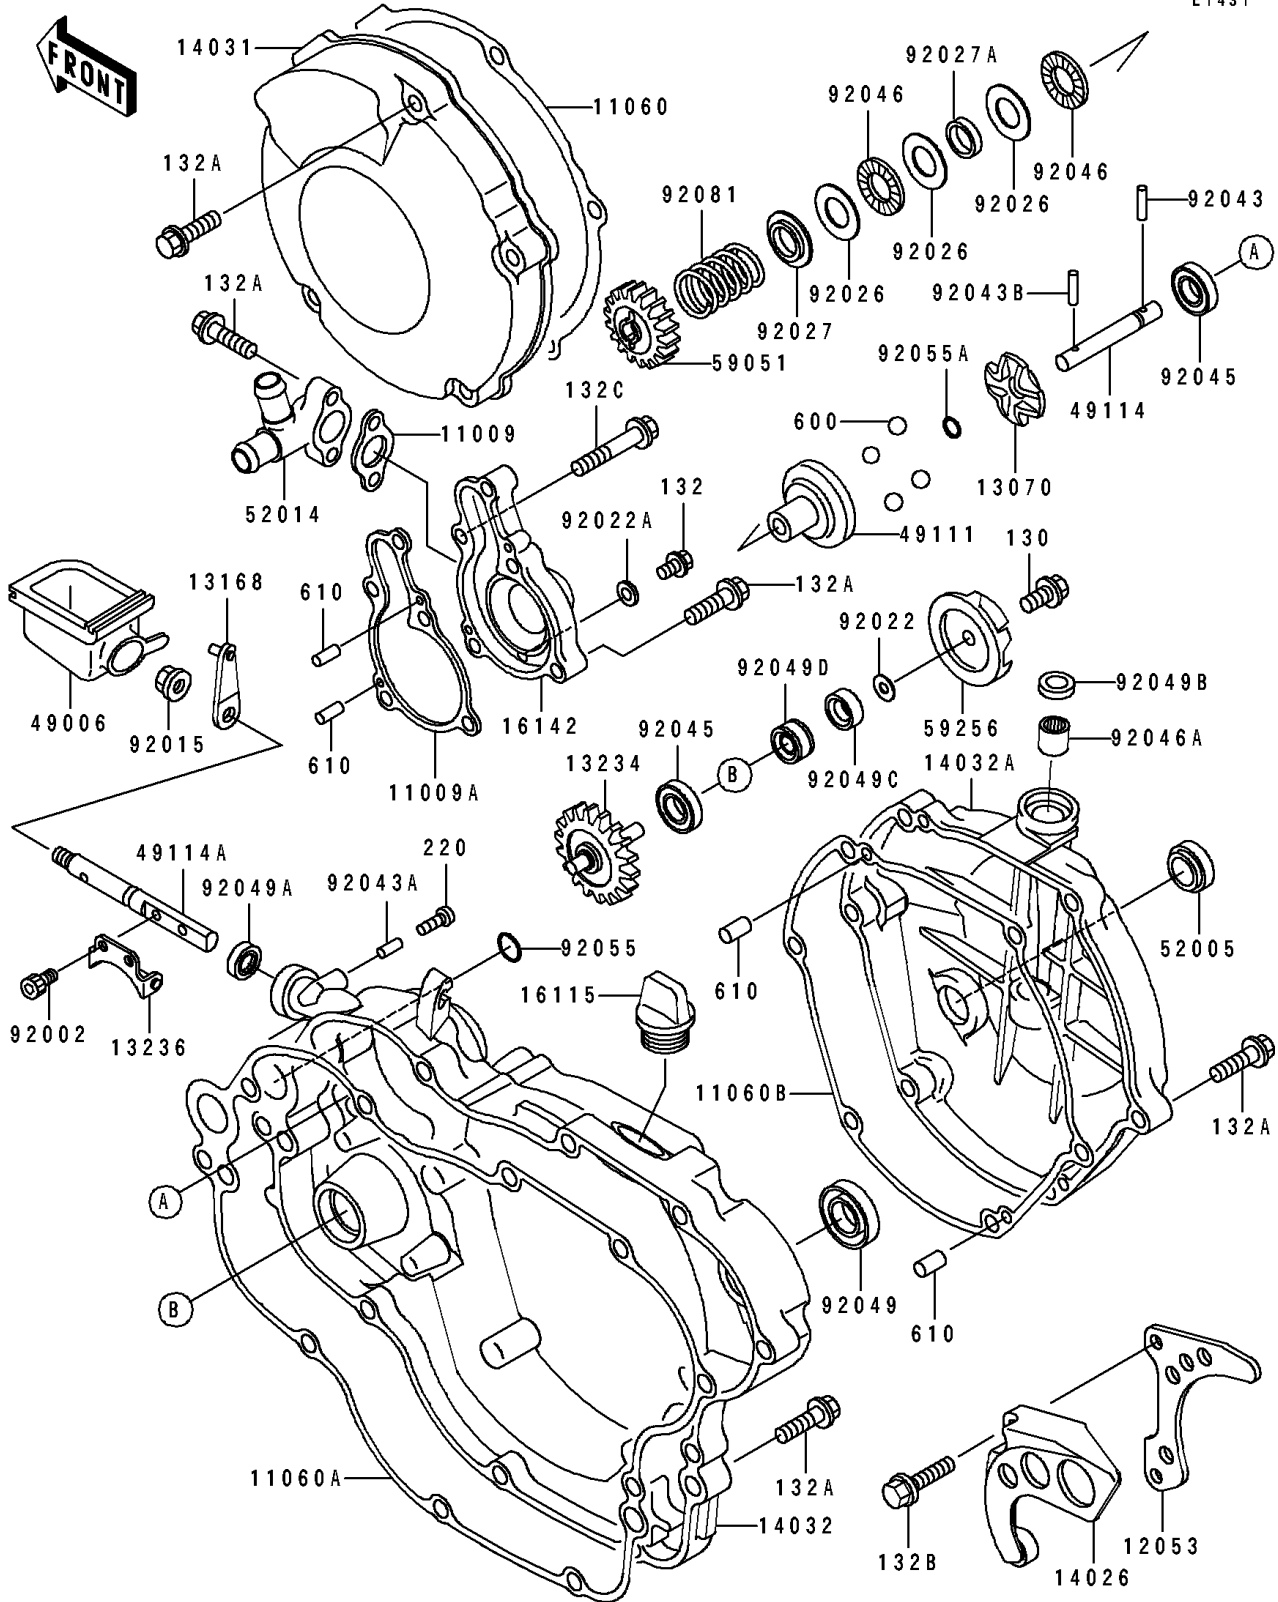

1992 KX™125 PARTS DIAGRAM

Engine Cover

E1431

1992 KX™125 PARTS LIST

Engine Cover

ITEM NAME	PART NUMBER	QUANTITY
GASKET,ELBOW (Ref # 11009)	11009-1935	1
GASKET,PUMP COVER (Ref # 11009A)	11009-1936	1
GASKET,GENERATOR COVER (Ref # 11060)	11060-1189	1
GASKET,CLUTCH COVER,INSIDE (Ref # 11060A)	11060-1190	1
GASKET,CLUTCH COVER,OUTSIDE (Ref # 11060B)	11060-1191	1
GUIDE-CHAIN (Ref # 12053)	12053-1288	1
GUIDE (Ref # 13070)	13070-1122	1
LEVER,GOVERNOR (Ref # 13168)	13168-1470	1
SHAFT-COMP,PUMP (Ref # 13234)	13234-1097	1
LEVER-COMP,GOVERNOR (Ref # 13236)	13236-1182	1
COVER-CHAIN (Ref # 14026)	14026-1159	1
COVER-GENERATOR (Ref # 14031)	14031-1262	1
COVER-CLUTCH,INSIDE (Ref # 14032)	14032-1314	1
COVER-CLUTCH,OUTSIDE (Ref # 14032A)	14032-1315	1
CAP-OIL FILLER (Ref # 16115)	16115-018	1
COVER-PUMP (Ref # 16142)	16142-1084	1
BOOT (Ref # 49006)	49006-1269	1
HOLDER-GOVERNOR WEIGHT (Ref # 49111)	49111-1051	1
SHAFT-GOVERNOR (Ref # 49114)	49114-1058	1
SHAFT-GOVERNOR (Ref # 49114A)	49114-1073	1
GAUGE,OIL LEVEL (Ref # 52005)	52005-1055	1
ELBOW (Ref # 52014)	52014-1074	1
GEAR-SPUR,GOVERNOR (Ref # 59051)	59051-1262	1
IMPELLER (Ref # 59256)	59256-1065	1
BOLT,SOCKET,4X8 (Ref # 92002)	92002-1403	1
NUT,FLANGED,6MM (Ref # 92015)	92015-1193	1
WASHER,5.2X13X1 (Ref # 92022)	92022-1380	1
WASHER,6.2X11X1 (Ref # 92022A)	92022-304	1
SPACER,15X28X1 (Ref # 92026)	92026-1238	1