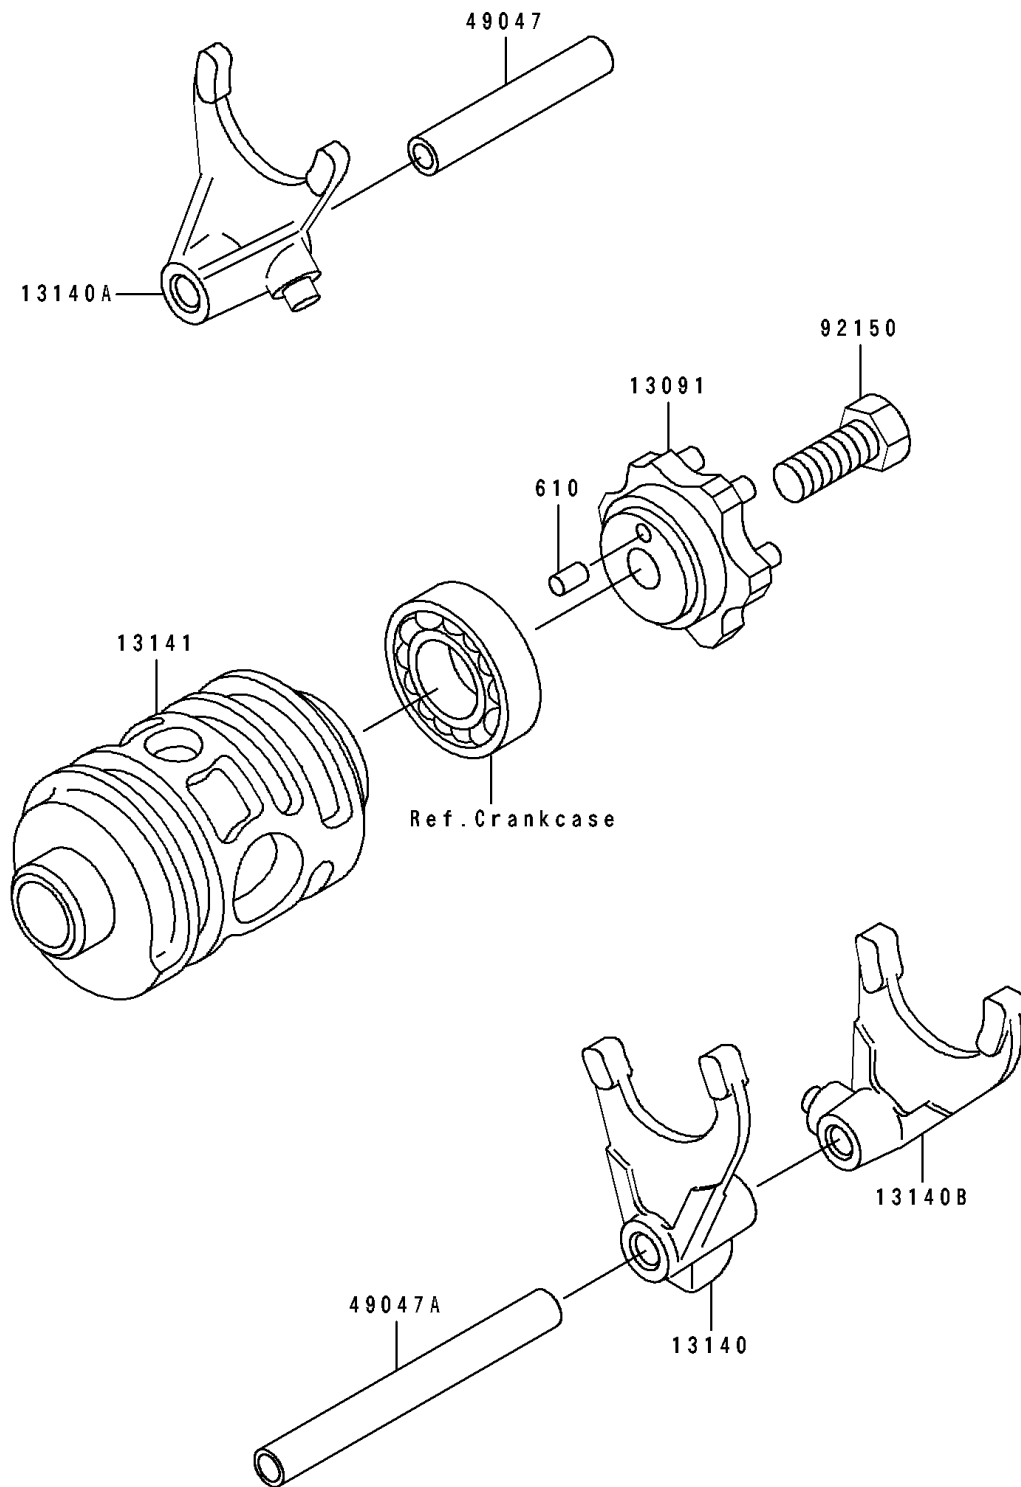

1992 KX™125 PARTS DIAGRAM

Change Drum/Shift Fork

E1362

1992 KX™125 PARTS LIST

Change Drum/Shift Fork

ITEM NAME	PART NUMBER	QUANTITY
HOLDER,CHANGE DRUM (Ref # 13091)	13091-1555	1
FORK-SHIFT,2ND&3RD (Ref # 13140)	13140-1206	1
FORK-SHIFT,5TH&TOP (Ref # 13140A)	13140-1207	1
FORK-SHIFT,LOW&4TH (Ref # 13140B)	13140-1208	1
DRUM-CHANGE (Ref # 13141)	13141-1175	1
ROD-SHIFT,SHORT (Ref # 49047)	49047-1083	1
ROD-SHIFT,LONG (Ref # 49047A)	49047-1084	1
BOLT,8X18 (Ref # 92150)	92150-1490	1
ROLLER,4X8 (Ref # 610)	610A0408	1