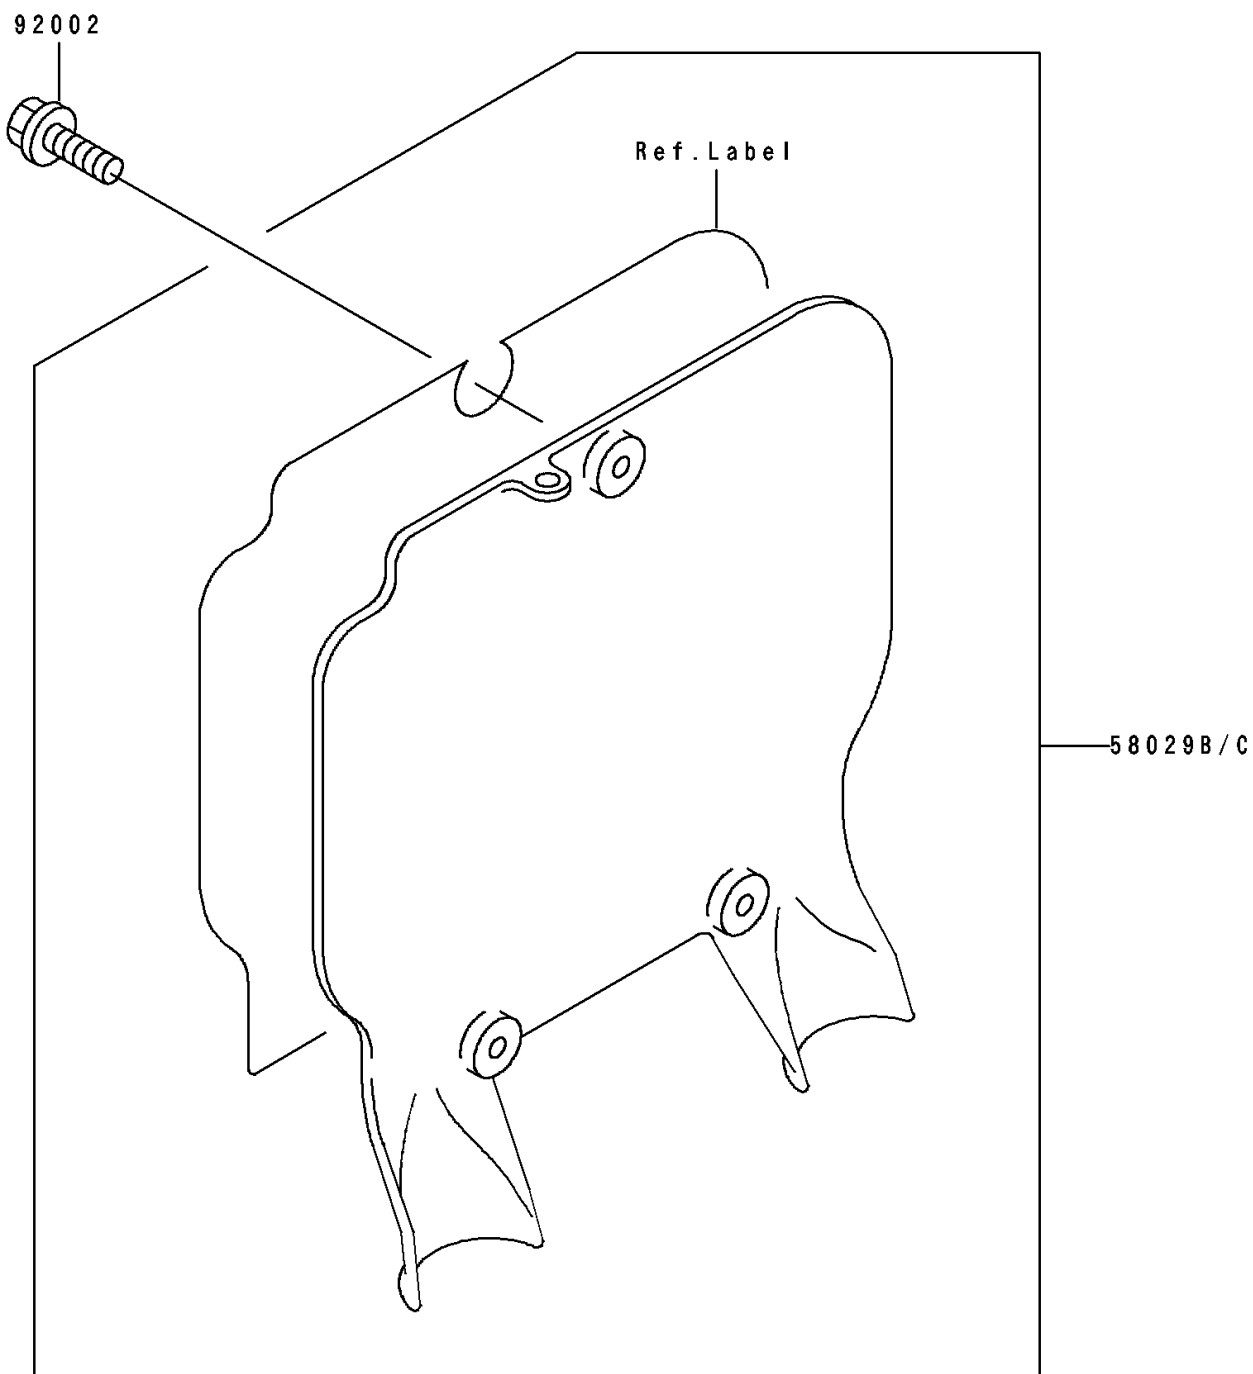

1990 KX™125 PARTS DIAGRAM

Accessory

F2910

1990 KX™125 PARTS LIST

Accessory

ITEM NAME	PART NUMBER	QUANTITY
PLATE-NUMBER,L.GREEN (Ref # 58029B)	58029-5027-6W	1
BOLT,6X14 (Ref # 92002)	92002-1460	1